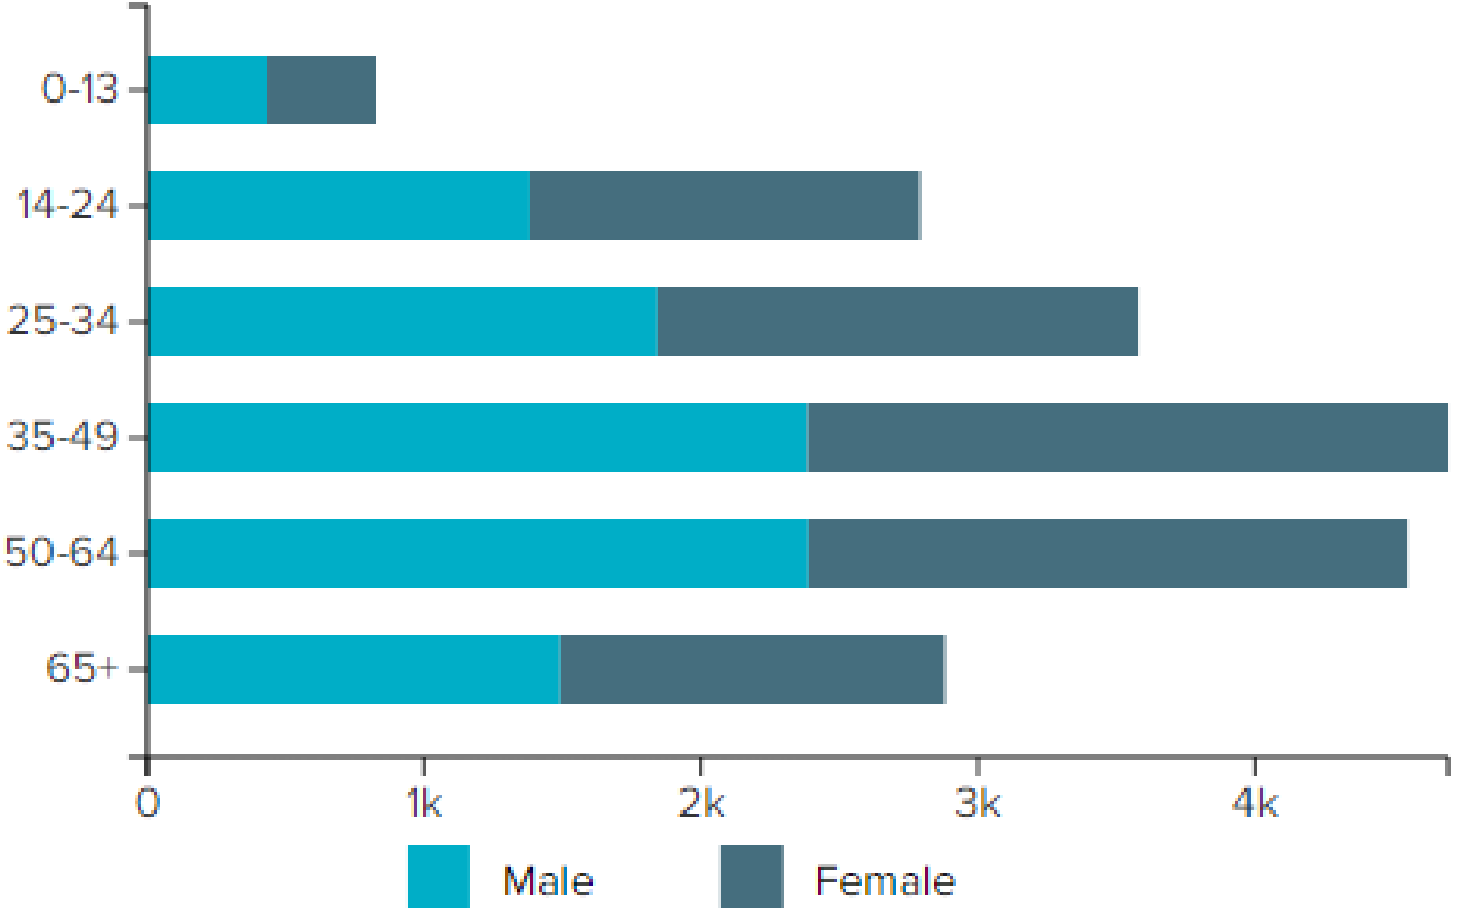

Top 2 Helix Personas for SavourSQ Visitors

1 304 Lifestyle Seekers

Average age: 38 years

Average Household Income: \$100,000

They are clustered most significantly in Melbourne and Brisbane, along with a significant proportion in outer urban areas of Queensland.

Likes

- Domestic Holidays
- Sport Tourism
- Performing Arts

2 407 House Proud

Average age: 38 years

Average Household Income: \$82,000

You'll find a mix of ages and household types among them, living in metro and country areas of New South Wales and Queensland.

Likes

- Domestic Holidays
- Commercial TV
- Family & Home

SQC Website Visitation - June 2023

- 61K page views with 31K new users.
- Highest recorded day was 30 June.
- 5K leads to operators over the month.

Age Breakdown of Visitors to SQC.com

The average age of visitors to the SQC.com website is within the 35 - 49 age bracket. The lowest age bracket sits with 0-13yrs old. No change is present from May 2023.