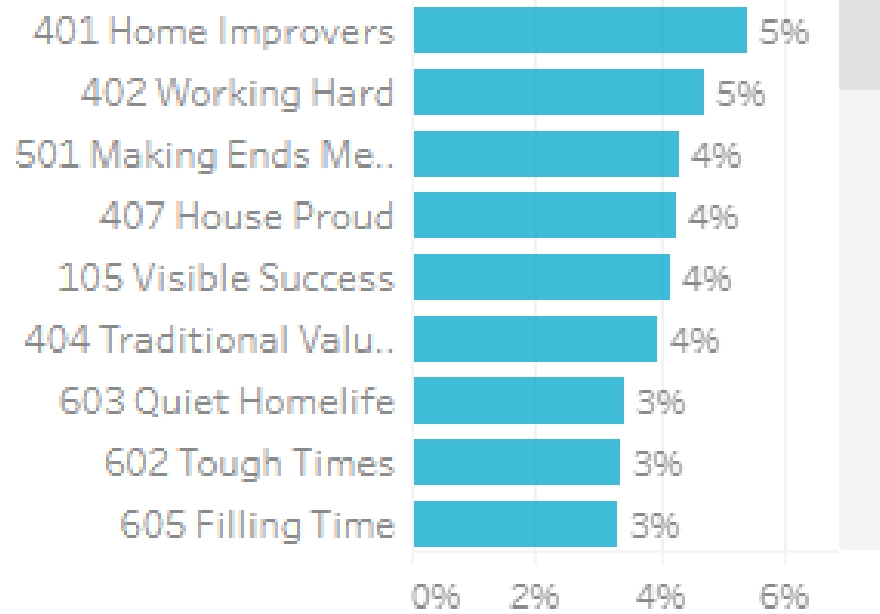

Origin Category

Helix Persona