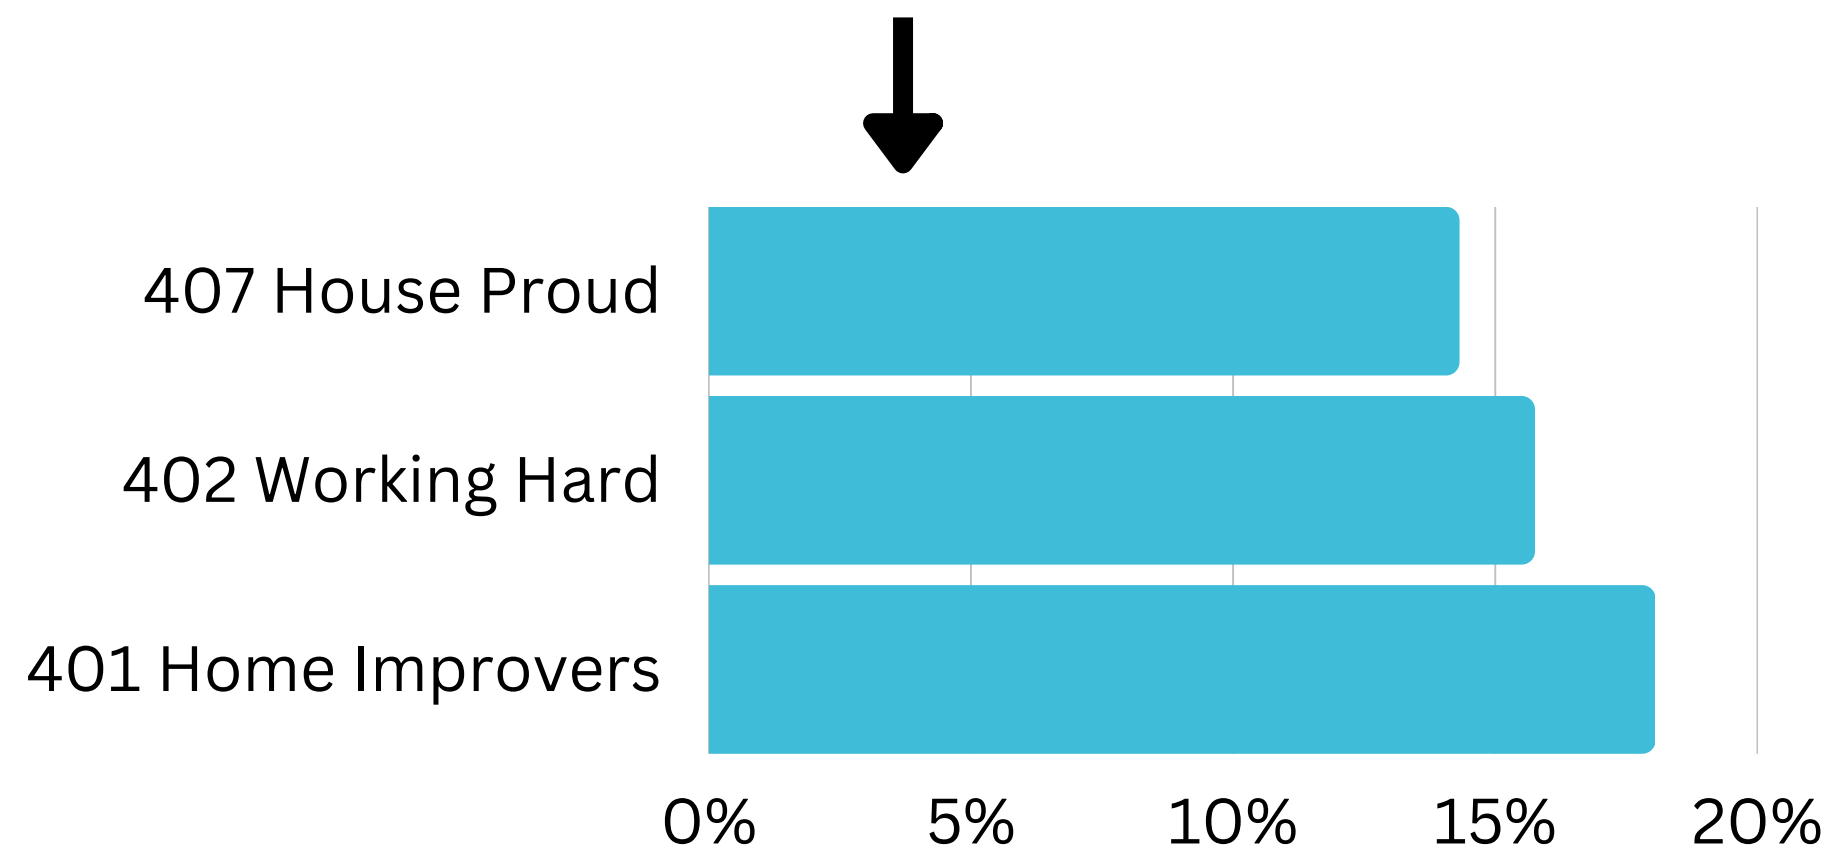

Of that, **18%** are a **401 Home Improvers** Helix Persona and **15%** are **402 Working Hard**