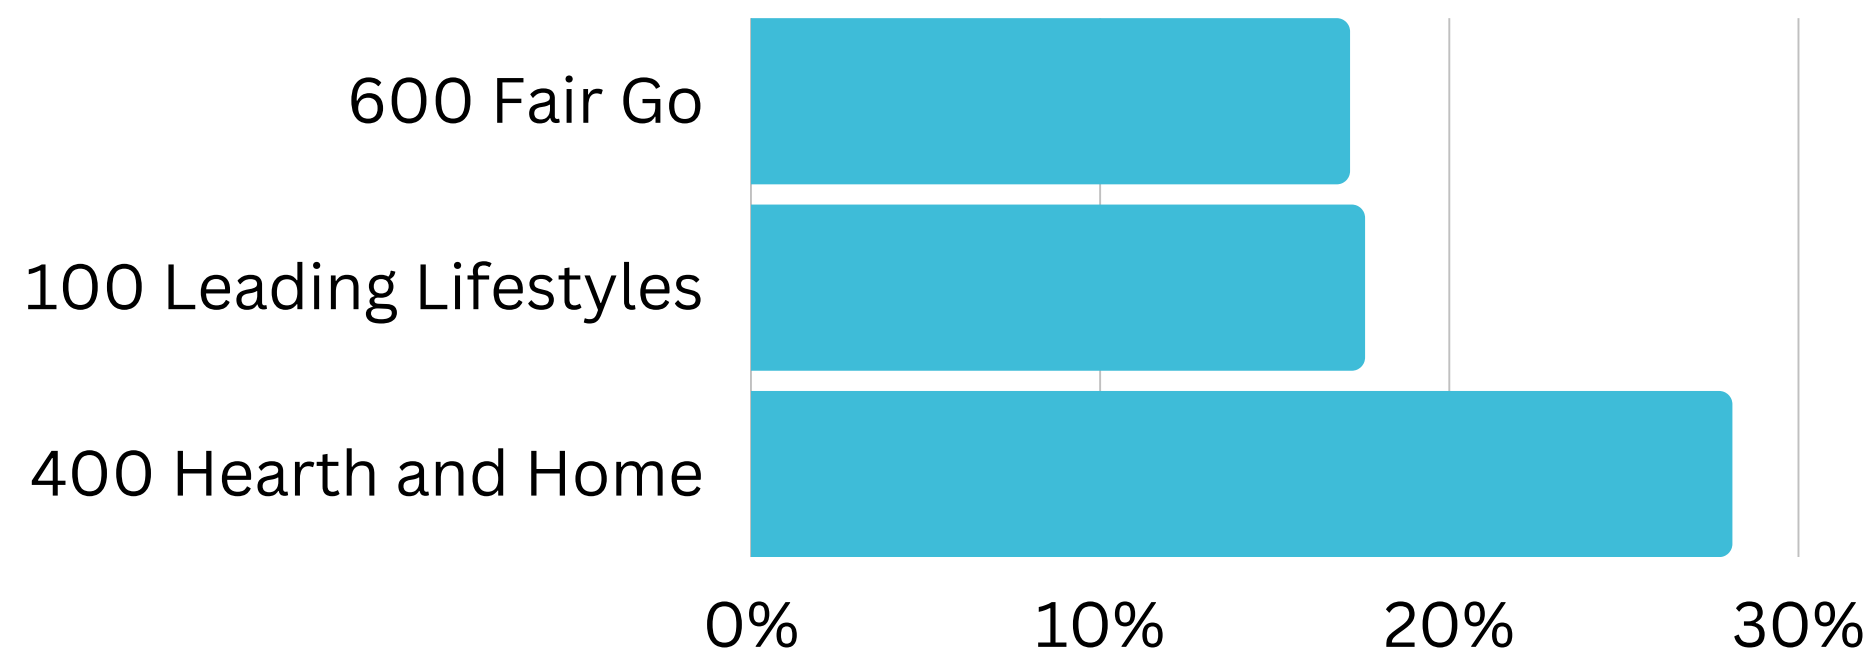

Top Helix Communities and Personas

28% of the visitors recorded during **June 2023** are part of the **400 Hearth and Home** Helix Community.