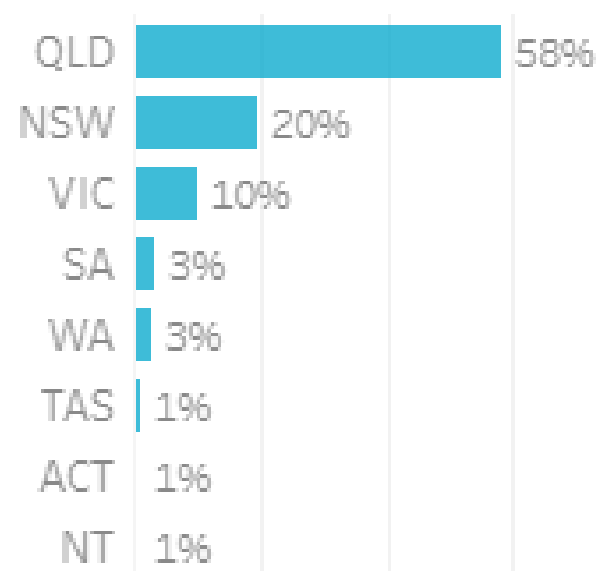

Somerset Insights and Data Report
June 2023

Southern
Queensland Country

Visitation Overview - June 2023

Origin State

Helix Community

Origin Postcode

Origin Category

Helix Persona

Season

Visitation Origins

Origin State

Origin Category

58% of visitors to the Somerset Region during June 2023 are intrastate. **38%** are interstate, with **52%** of interstate arriving from **New South Wales**