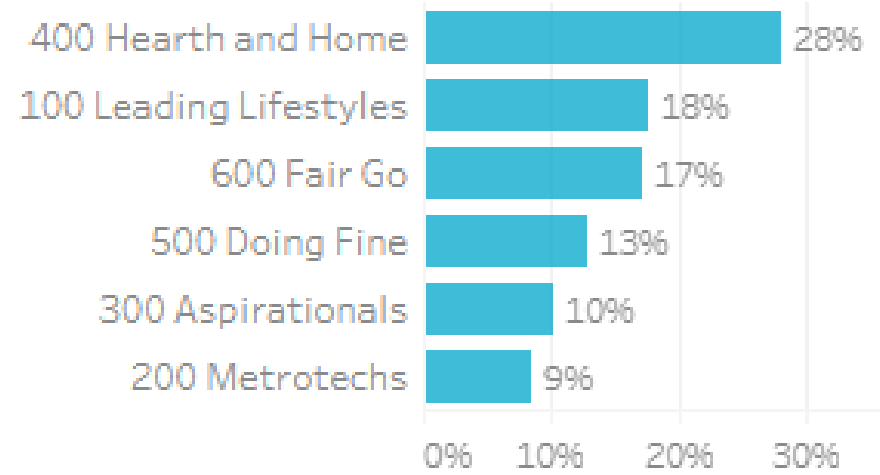

Helix Community