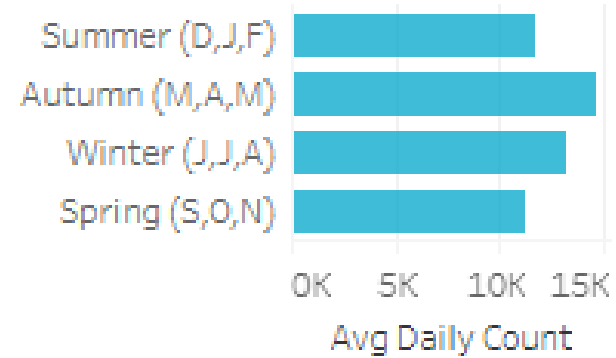

Season

Visitation Origins

Origin State

Origin Category

58% of visitors to the Somerset Region during June 2023 are intrastate. **38%** are interstate, with **52%** of interstate arriving from **New South Wales**

Top 2 Helix Personas for Visitors

1 401 Home Improvers

Average age: 34 years

Average Household Income: \$97,000

Most live in metro and outer urban areas. Clustered across the Gold Coast and Northern Brisbane & City areas.