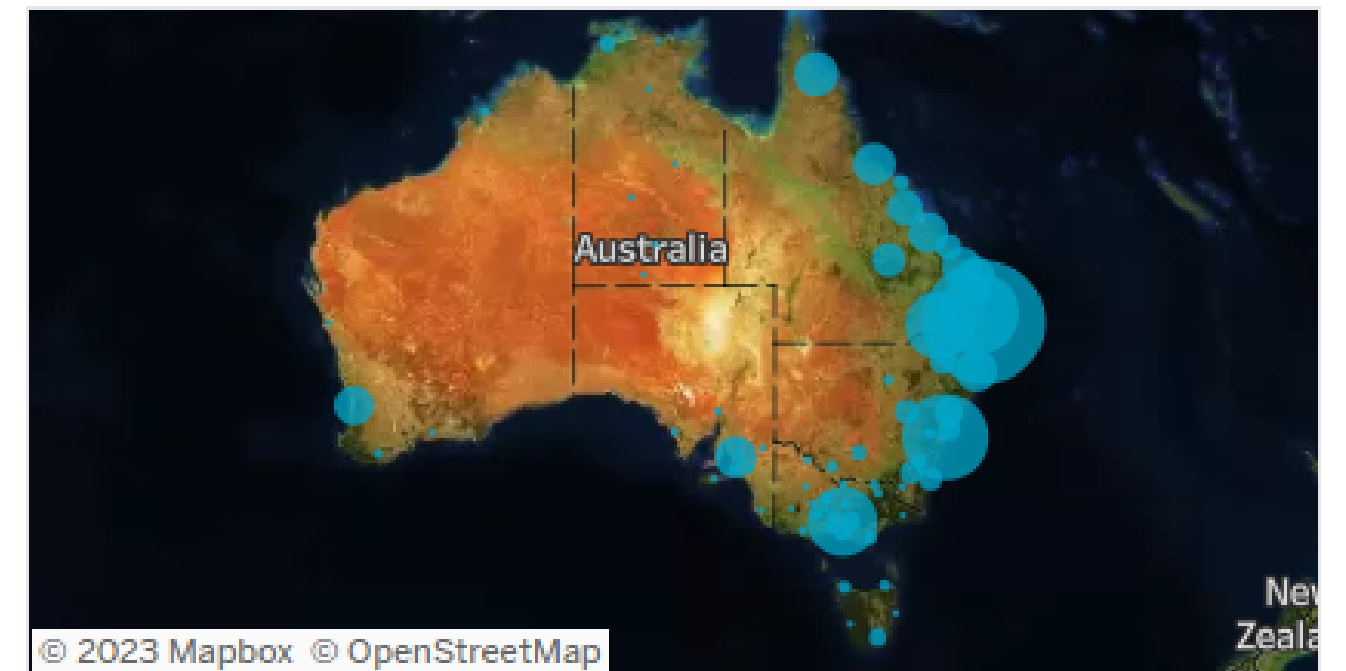

Somerset Insights and Data Report
June 2023

Southern
Queensland Country

Visitation Overview - June 2023

Origin State

Helix Community

Origin Postcode

Origin Category

Helix Persona

Season

Visitation Origins

Origin State

Origin Category

58% of visitors to the Somerset Region during June 2023 are intrastate. **38%** are interstate, with **52%** of interstate arriving from **New South Wales**