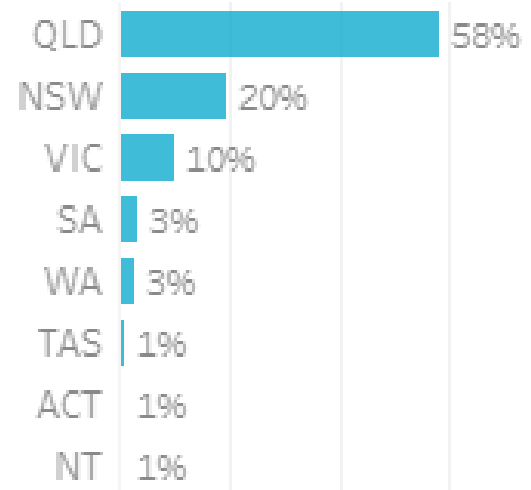

Somerset Insights and Data Report
June 2023

Southern
Queensland Country

Visitation Overview - June 2023

Origin State

Helix Community

Origin Postcode

Origin Category

Helix Persona

Season

Visitation Origins

Origin State

Origin Category

58% of visitors to the Somerset Region during June 2023 are intrastate. **38%** are interstate, with **52%** of interstate arriving from **New South Wales**