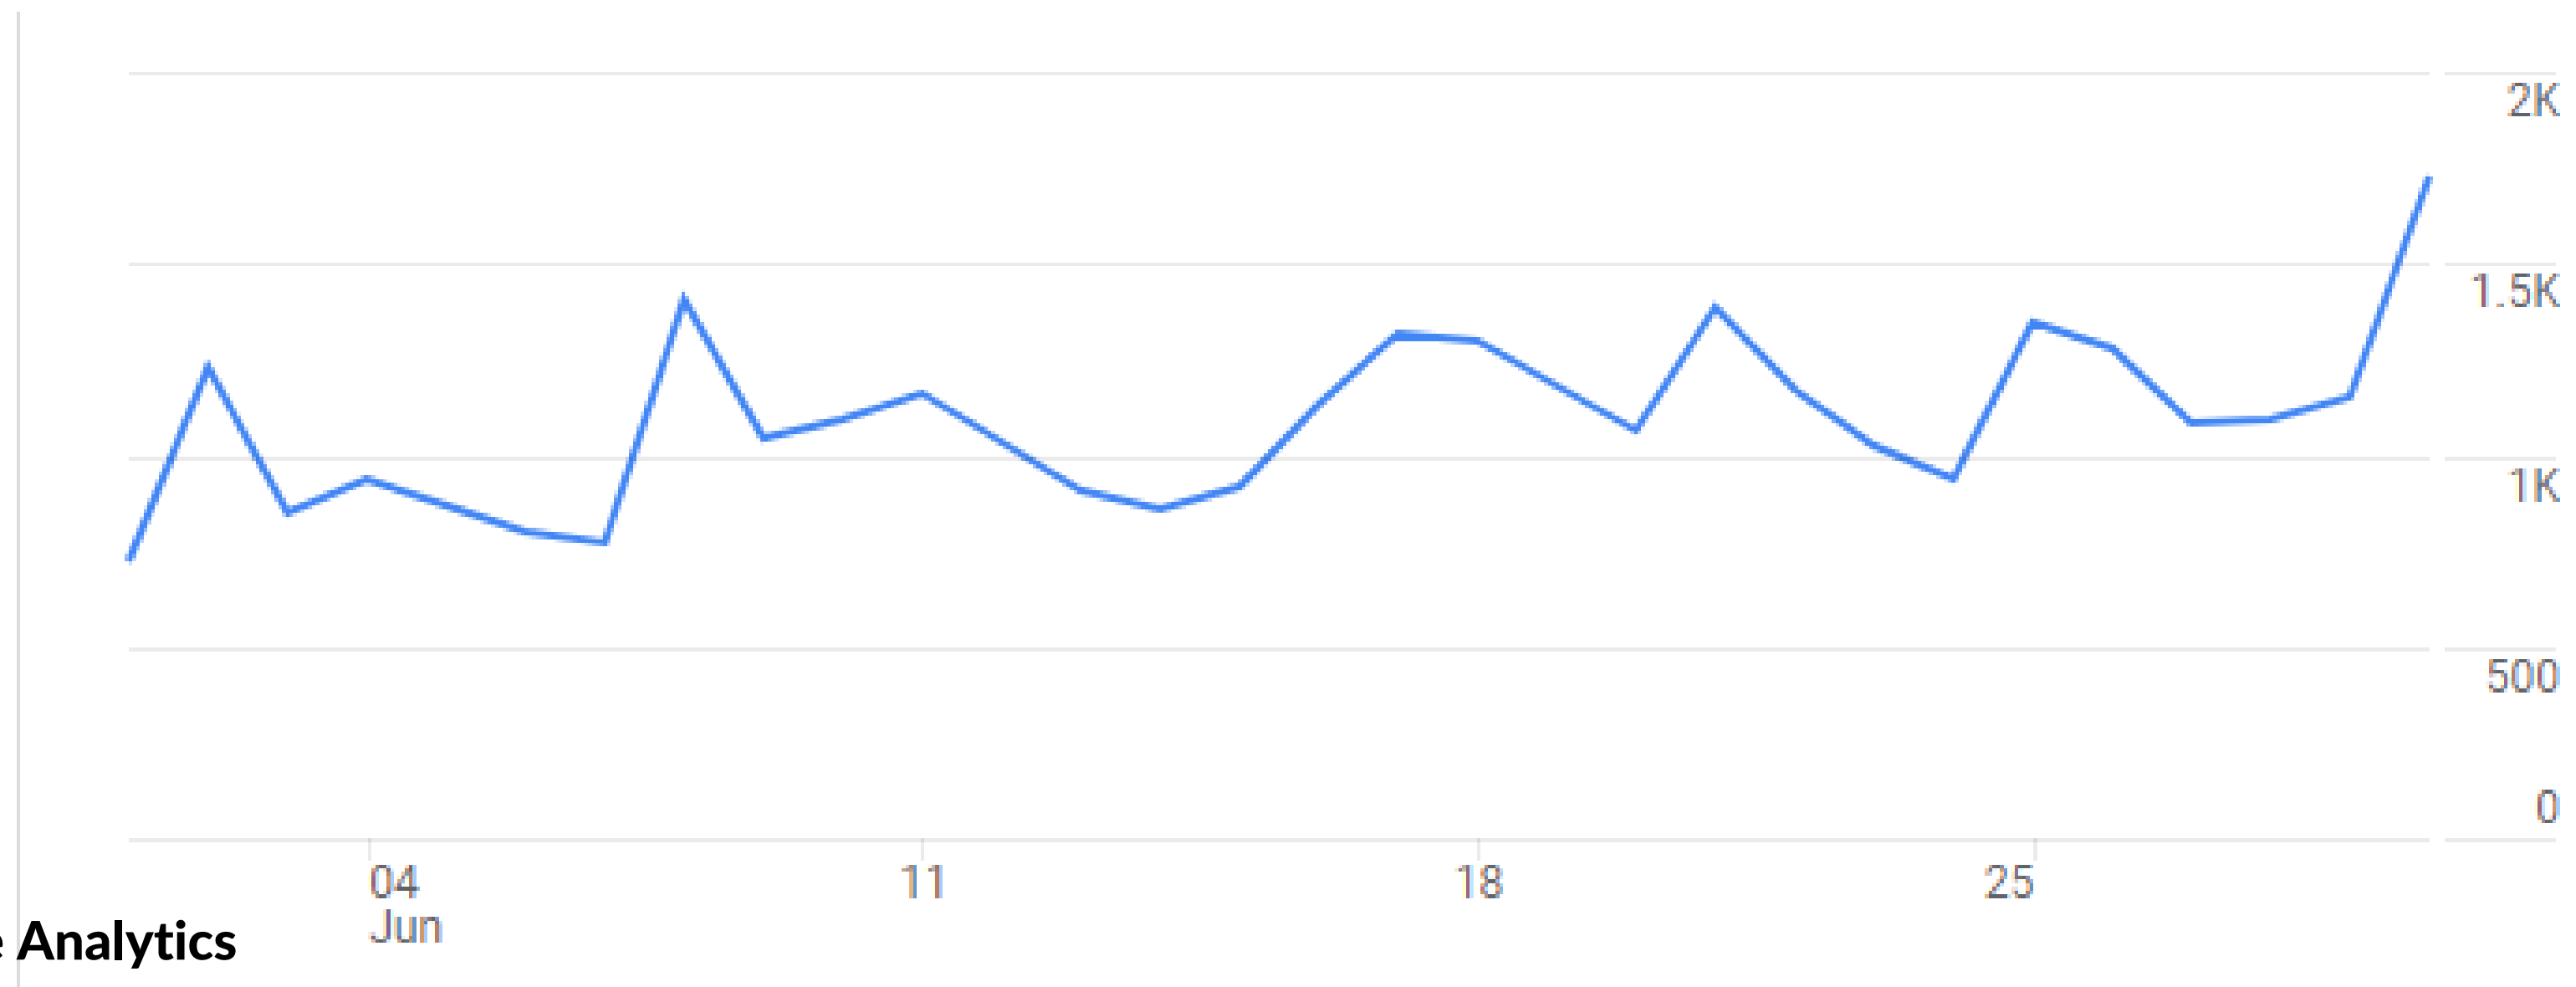

Top 2 Helix Personas for SavourSQ Visitors

1 304 Lifestyle Seekers

Average age: 38 years

Average Household Income: \$100,000

They are clustered most significantly in Melbourne and Brisbane, along with a significant proportion in outer urban areas of Queensland.

Likes

- Domestic Holidays
- Sport Tourism
- Performing Arts

2 407 House Proud

Average age: 38 years

Average Household Income: \$82,000

You'll find a mix of ages and household types among them, living in metro and country areas of New South Wales and Queensland.

Likes

- Domestic Holidays
- Commercial TV
- Family & Home

SQC Website Visitation - June 2023

- 61K page views with 31K new users.
- Highest recorded day was 30 June.
- 5K leads to operators over the month.

Age Breakdown of Visitors to SQC.com

The average age of visitors to the SQC.com website is within the 35 - 49 age bracket. The lowest age bracket sits with 0-13yrs old. No change is present from May 2023.