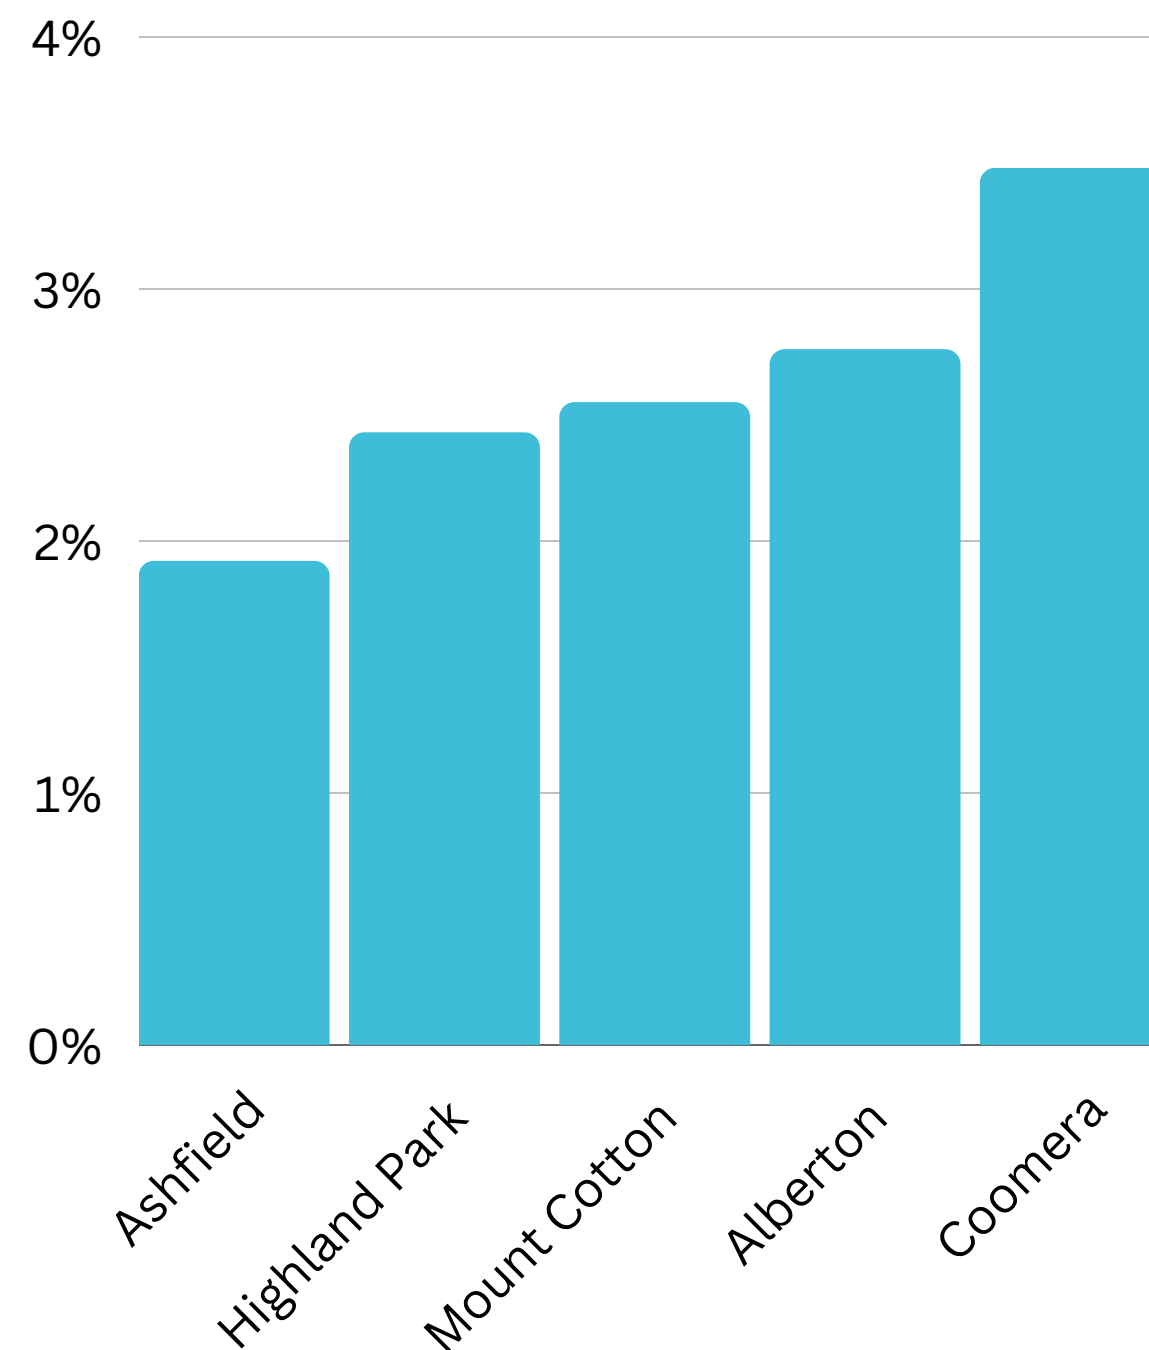

Season

Visitation Origins

Origin State

Origin Category

58% of visitors to the Somerset Region during June 2023 are intrastate. **38%** are interstate, with **52%** of interstate arriving from **New South Wales**

Top 5 postcodes to the Somerset Region (June 2023)

Top Helix Communities and Personas

28% of the visitors recorded during **June 2023** are part of the **400 Hearth and Home** Helix Community.

Of that, **18%** are a **401 Home Improvers** Helix Persona and **15%** are **402 Working Hard**