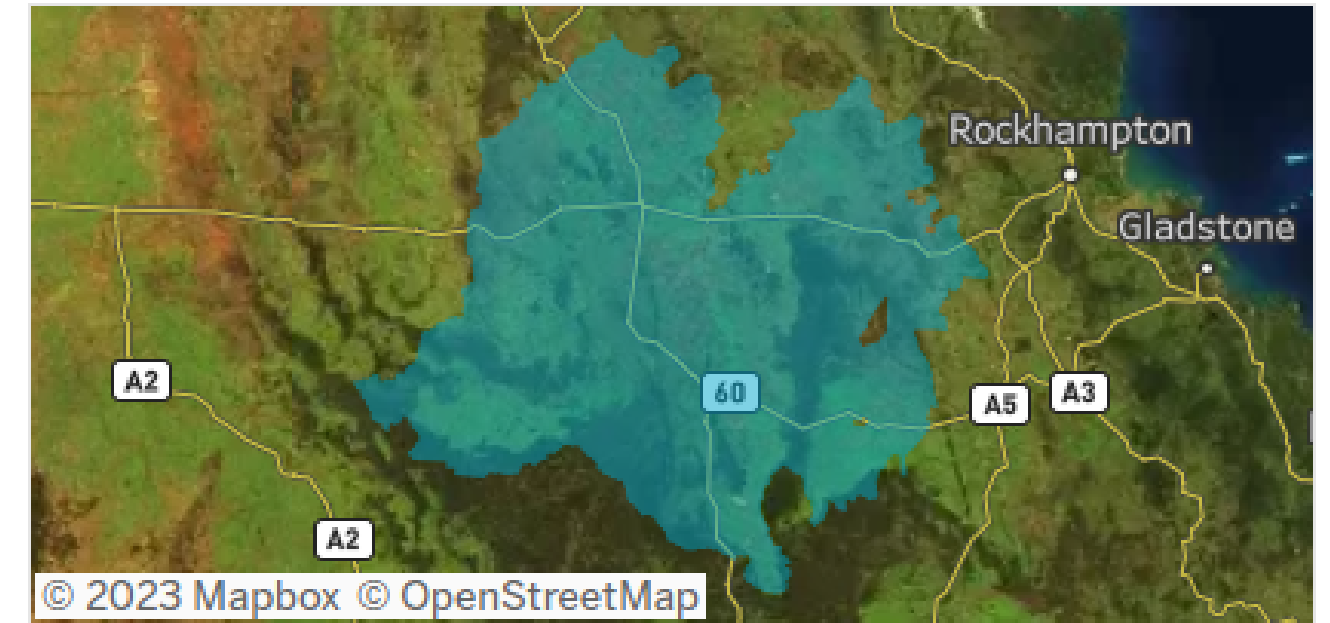

Central Highlands Insights and Data Report
October 2023

Visitation Overview - October 2023

Origin State

Helix Community

Origin Postcode

Origin Category

Helix Persona

Season

Visitation Origins

Origin State

Origin Category

84% of visitors to the Central Highlands Region during October 2023 are intrastate. **16%** are interstate, with **56%** arriving from **New South Wales**

Top 5 areas to the Central Highlands Region (October 2023)