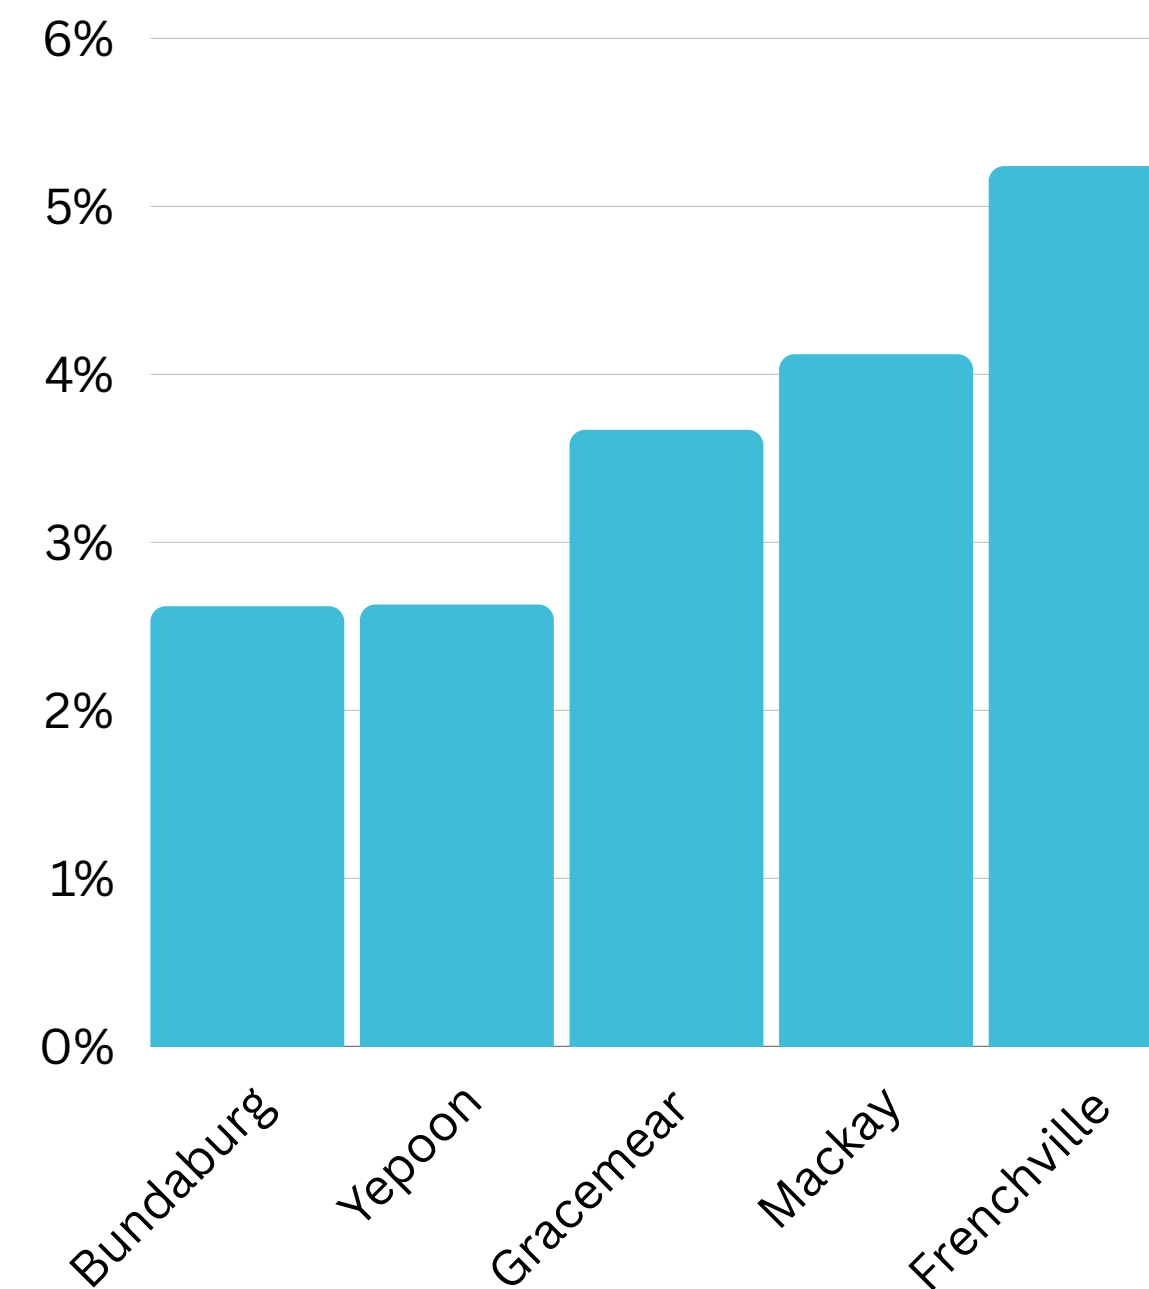

Visitation Origins

Origin State

Origin Category

84% of visitors to the Central Highlands Region during October 2023 are intrastate. **16%** are interstate, with **56%** arriving from **New South Wales**

Top 5 areas to the Central Highlands Region (October 2023)

Top 2 Helix Personas for Visitors

1

407 House Proud

Average age: 38 years

Average Household Income: \$82,000

You'll find a mix of ages and household types among them, living in metro and country areas of New South Wales and Queensland.