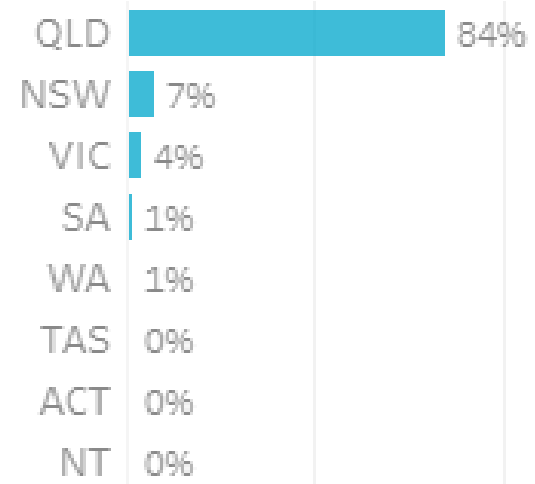

Central Highlands Insights and Data Report
October 2023

Visitation Overview - October 2023

Origin State

Helix Community

Origin Postcode

Origin Category

Helix Persona

Season

Visitation Origins

Origin State

Origin Category

84% of visitors to the Central Highlands Region during October 2023 are intrastate. **16%** are interstate, with **56%** arriving from **New South Wales**

Top 5 areas to the Central Highlands Region (October 2023)

Top 2 Helix Personas for Visitors

1

407 House Proud

Average age: 38 years

Average Household Income: \$82,000

You'll find a mix of ages and household types among them, living in metro and country areas of New South Wales and Queensland.