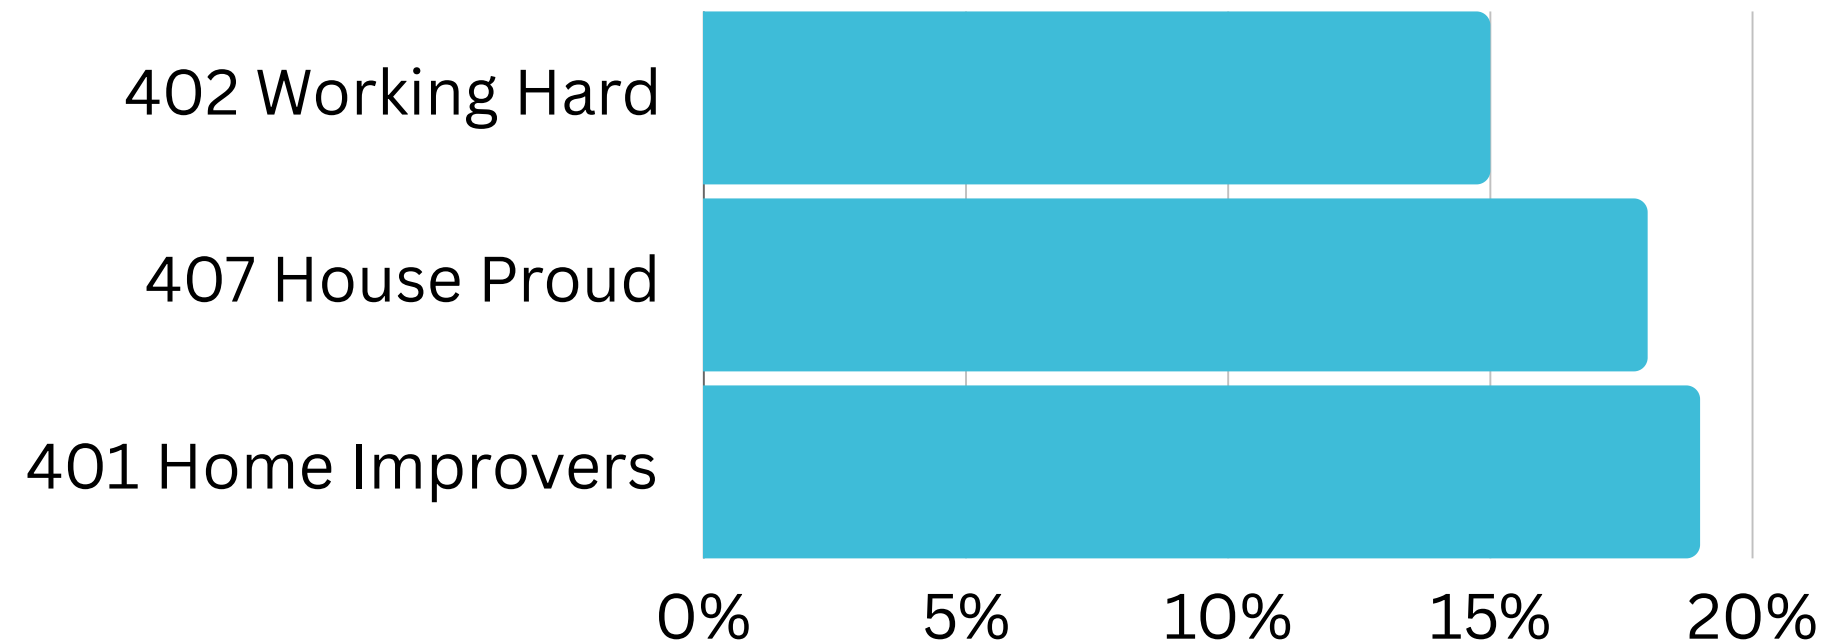

Of that, **19%** are a 407 House Proud Helix Persona and **18%** are 401 Home Improvers.