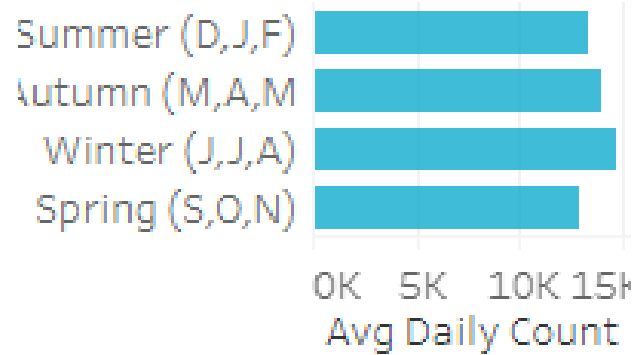

Central Highlands Insights and Data Report
October 2023

Visitation Overview - October 2023

Origin State

Helix Community

Origin Postcode

Origin Category

Helix Persona

Season

Visitation Origins

Origin State

Origin Category

84% of visitors to the Central Highlands Region during October 2023 are intrastate. **16%** are interstate, with **56%** arriving from **New South Wales**

Top 5 areas to the Central Highlands Region (October 2023)