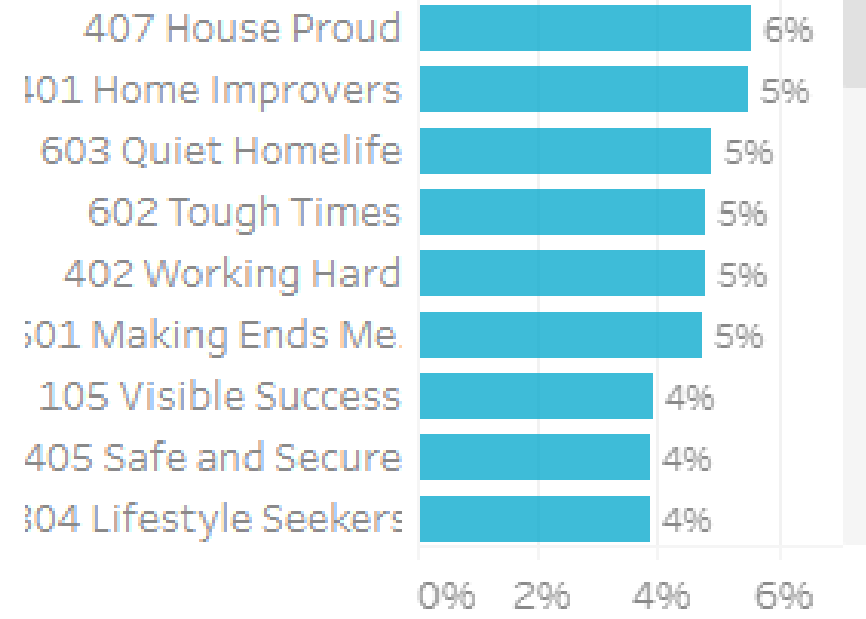

Central Highlands Insights and Data Report
October 2023

Visitation Overview - October 2023

Origin State

Helix Community

Origin Postcode

Origin Category

Helix Persona

Season

Visitation Origins

Origin State

Origin Category

84% of visitors to the Central Highlands Region during October 2023 are intrastate. **16%** are interstate, with **56%** arriving from **New South Wales**

Top 5 areas to the Central Highlands Region (October 2023)

Top 2 Helix Personas for Visitors

1

407 House Proud

Average age: 38 years

Average Household Income: \$82,000

You'll find a mix of ages and household types among them, living in metro and country areas of New South Wales and Queensland.