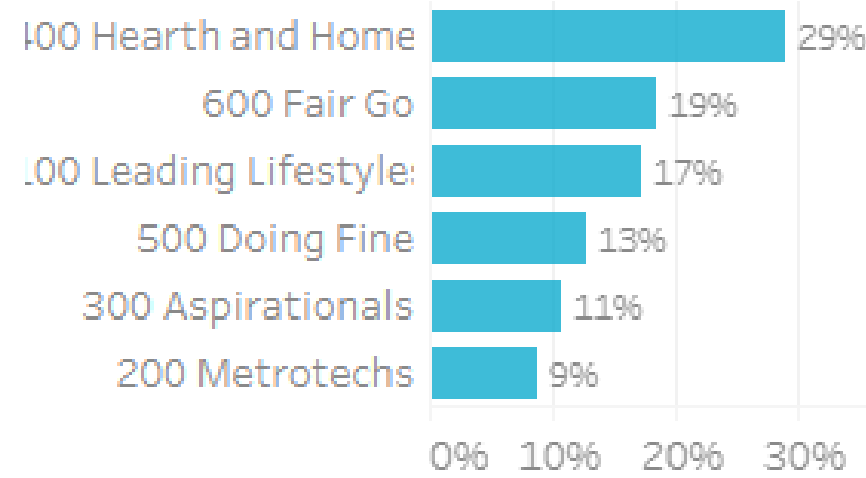

Central Highlands Insights and Data Report
October 2023

Visitation Overview - October 2023

Origin State

Helix Community

Origin Postcode

Origin Category

Helix Persona

Season

Visitation Origins

Origin State

Origin Category

84% of visitors to the Central Highlands Region during October 2023 are intrastate. **16%** are interstate, with **56%** arriving from **New South Wales**

Top 5 areas to the Central Highlands Region (October 2023)

Top 2 Helix Personas for Visitors

1

407 House Proud

Average age: 38 years

Average Household Income: \$82,000

You'll find a mix of ages and household types among them, living in metro and country areas of New South Wales and Queensland.