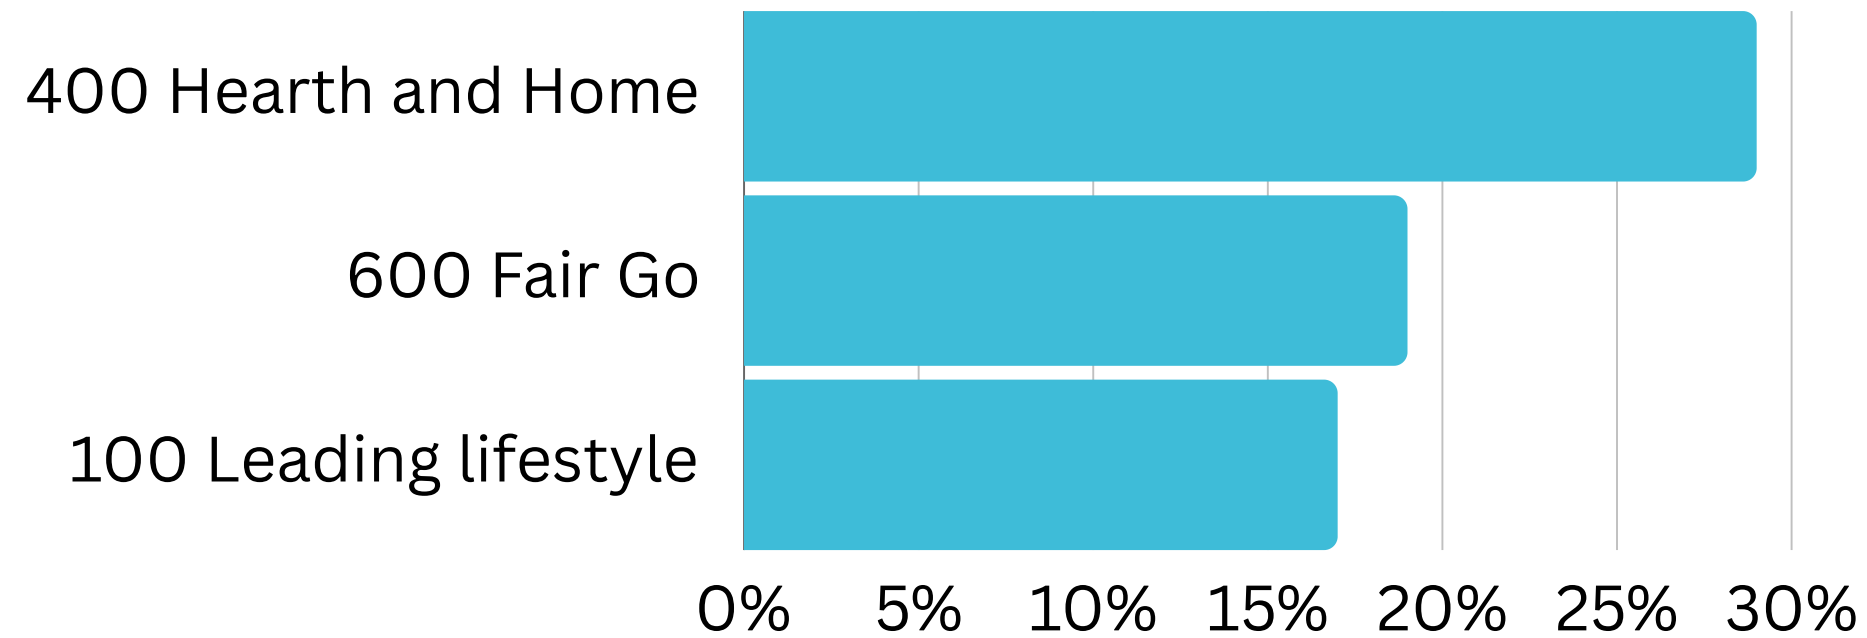

Top Helix Communities and Personas

29% of the visitors recorded during **October 2023** are part of the **400 Hearth and Home** Helix Community.