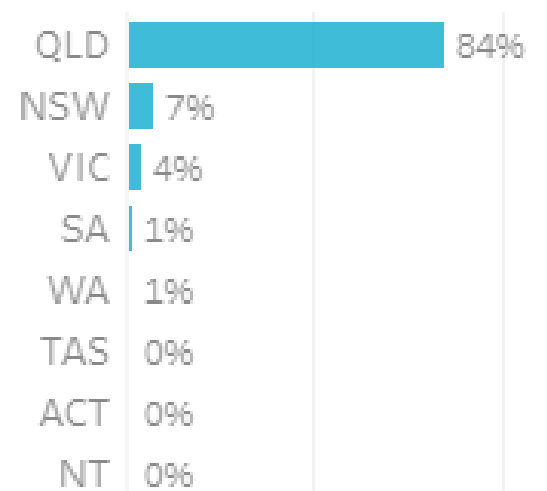

Central Highlands Insights and Data Report
October 2023

Visitation Overview - October 2023

Origin State

Helix Community

Origin Postcode

Origin Category

Helix Persona

Season

Visitation Origins

Origin State

Origin Category

84% of visitors to the Central Highlands Region during October 2023 are intrastate. **16%** are interstate, with **56%** arriving from **New South Wales**

Top 5 areas to the Central Highlands Region (October 2023)

Top 2 Helix Personas for Visitors

1

407 House Proud

Average age: 38 years

Average Household Income: \$82,000

You'll find a mix of ages and household types among them, living in metro and country areas of New South Wales and Queensland.