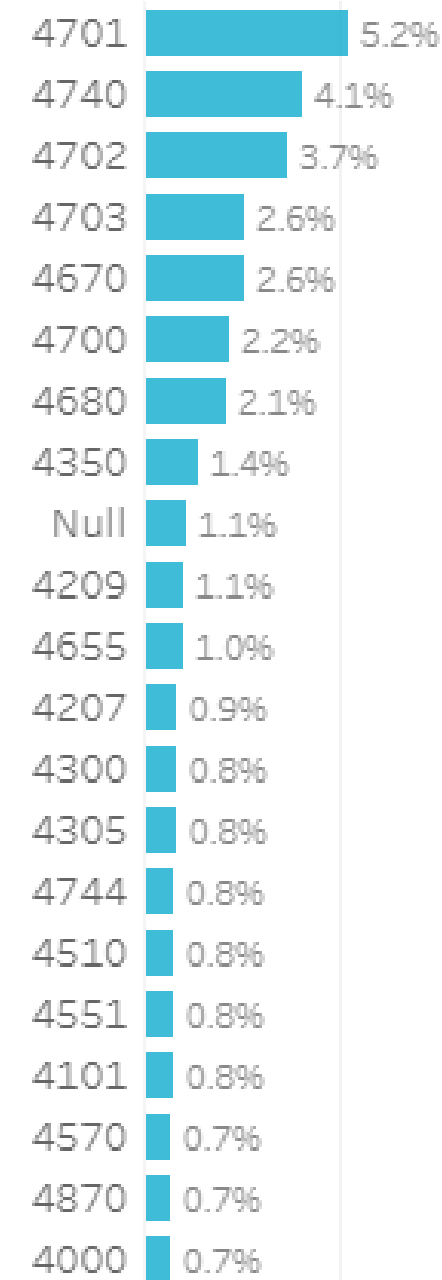

Central Highlands Insights and Data Report
October 2023

Visitation Overview - October 2023

Origin State

Helix Community

Origin Postcode

Origin Category

Helix Persona

Season

Visitation Origins

Origin State

Origin Category

84% of visitors to the Central Highlands Region during October 2023 are intrastate. **16%** are interstate, with **56%** arriving from **New South Wales**

Top 5 areas to the Central Highlands Region (October 2023)

Top 2 Helix Personas for Visitors

1

407 House Proud

Average age: 38 years

Average Household Income: \$82,000

You'll find a mix of ages and household types among them, living in metro and country areas of New South Wales and Queensland.