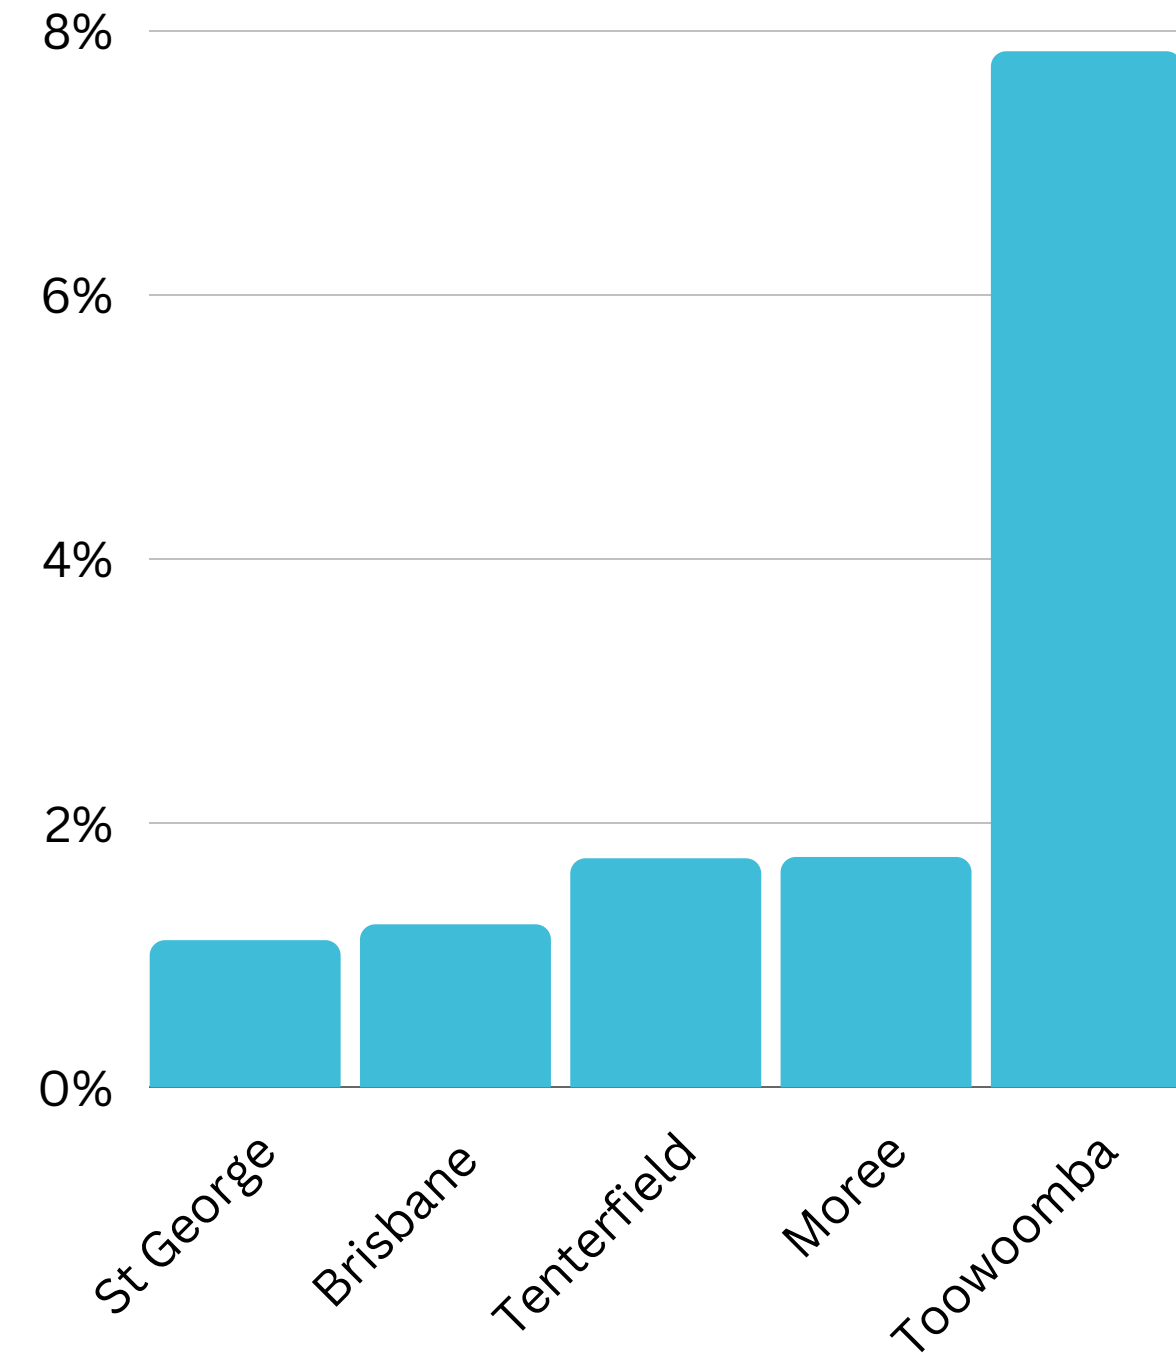

# Visitation Origins

## Origin State

**65%** of visitors to the Goondiwindi Region during August 2023 are intrastate. **34%** are interstate, with **62%** arriving from **New South Wales**

## Origin Category

## Top 5 areas to the Goondiwindi Region (August 2023)

No chance present from July