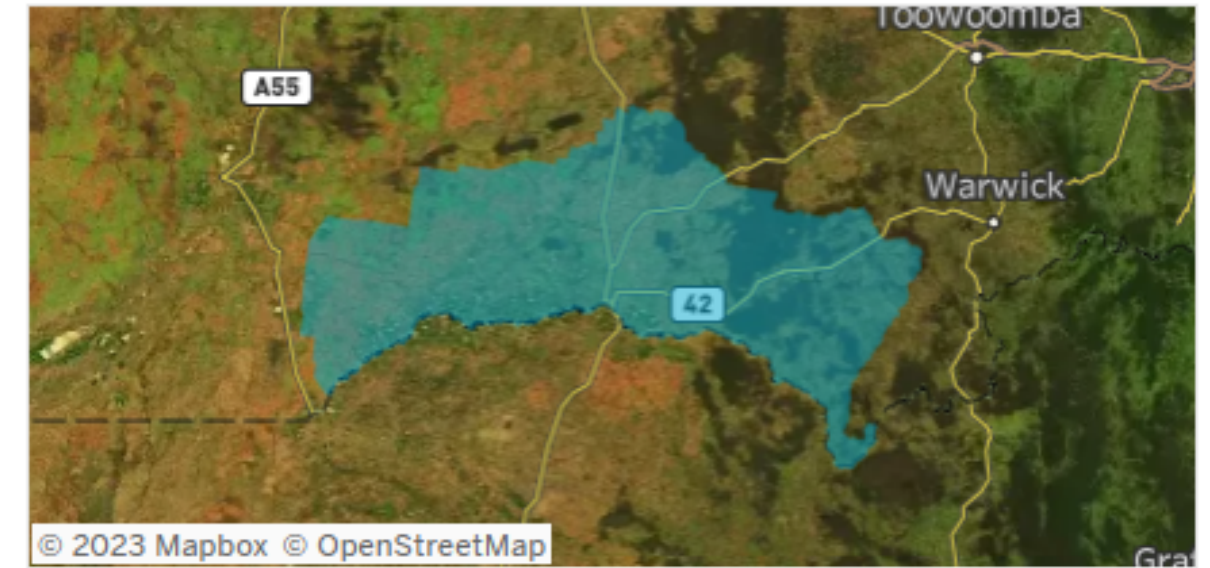

# Visitation Overview - August 2023

Origin State

Helix Community

Origin Postcode

Origin Category

Helix Persona

Season

# Visitation Origins

## Origin State

**65%** of visitors to the Goondiwindi Region during August 2023 are intrastate. **34%** are interstate, with **62%** arriving from **New South Wales**