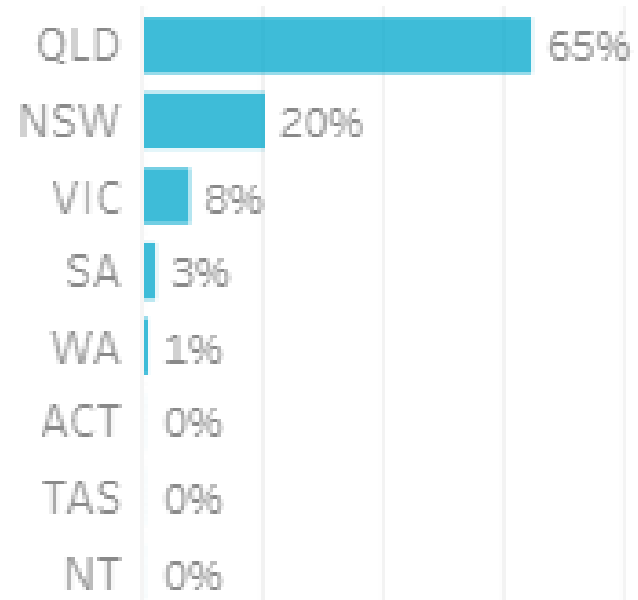

# Visitation Overview - August 2023

Origin State

Helix Community

Origin Postcode

Origin Category

Helix Persona

Season

# Visitation Origins

## Origin State

**65%** of visitors to the Goondiwindi Region during August 2023 are intrastate. **34%** are interstate, with **62%** arriving from **New South Wales**