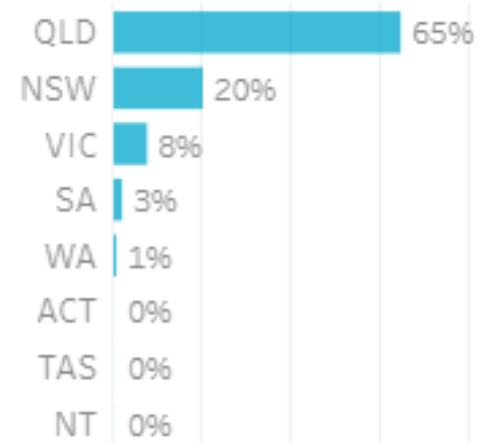

# Visitation Overview - August 2023

Origin State

Helix Community

Origin Postcode

Origin Category

Helix Persona

Season

# Visitation Origins

## Origin State

**65%** of visitors to the Goondiwindi Region during August 2023 are intrastate. **34%** are interstate, with **62%** arriving from **New South Wales**