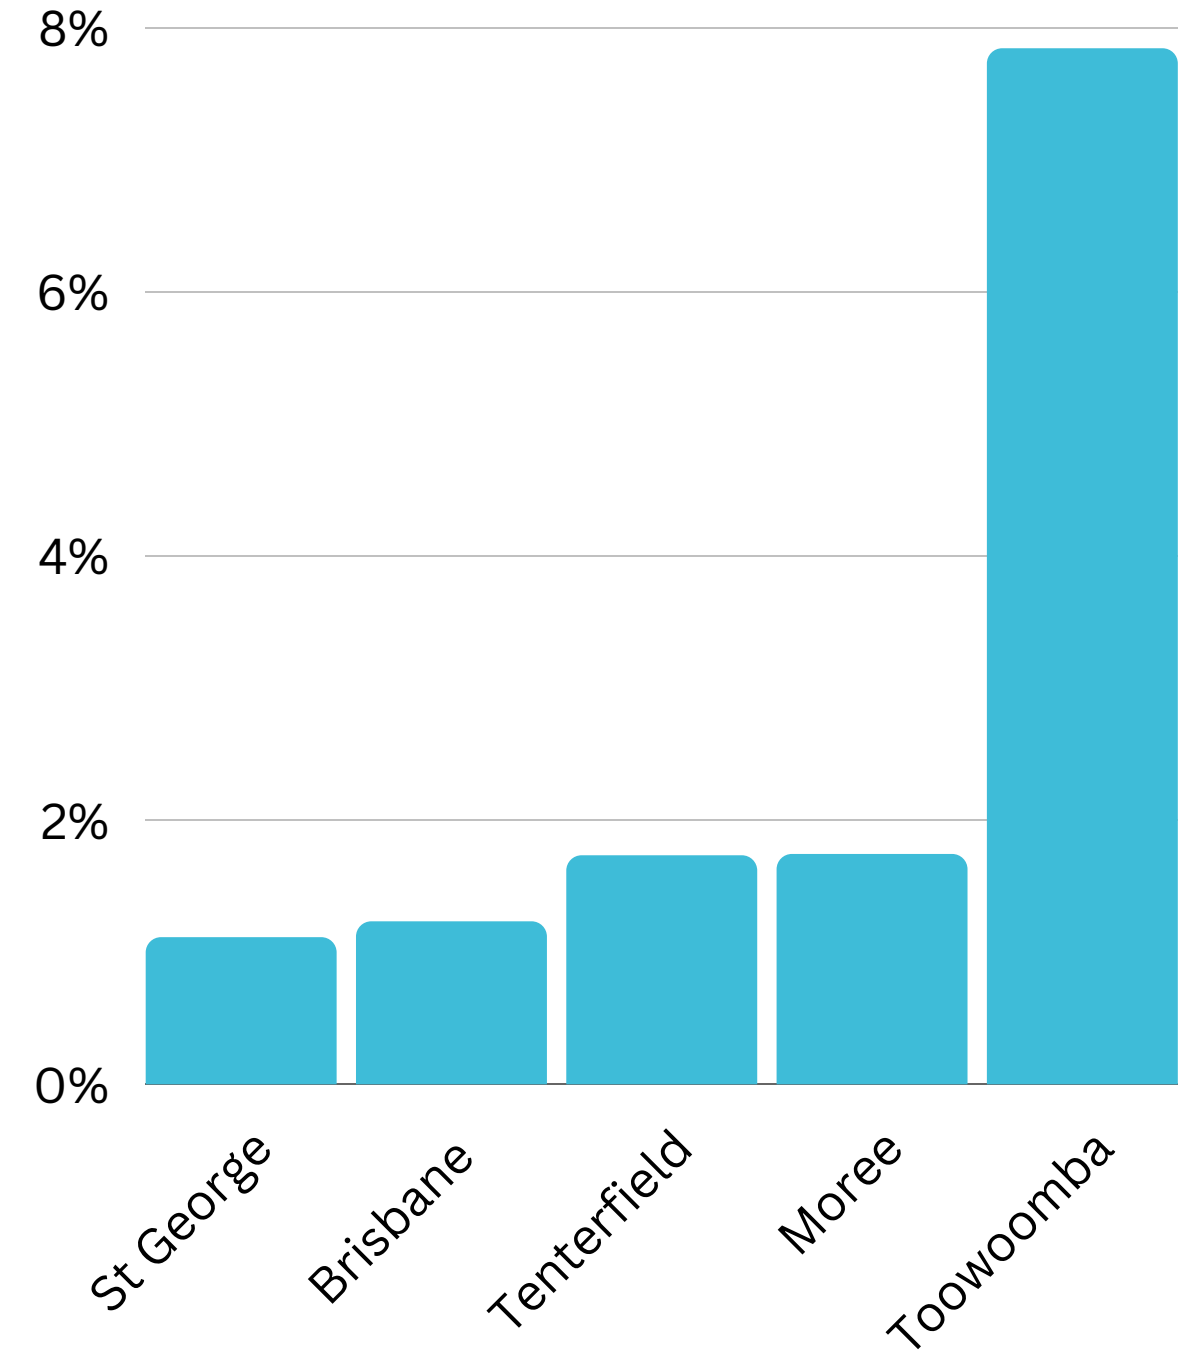

Visitation Origins

Origin State

Origin Category

65% of visitors to the Goondiwindi Region during September 2023 are intrastate. **34%** are interstate, with **70%** arriving from **New South Wales**

Top 5 areas to the Goondiwindi Region (September 2023)