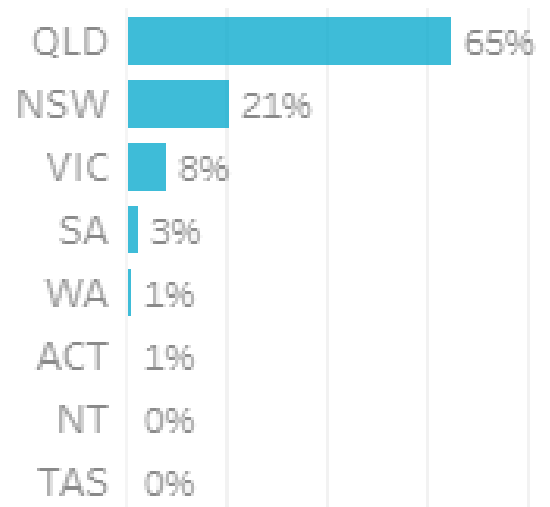

Goondiwindi Insights and Data Report
September 2023

Visitation Overview - September 2023

Origin State

Helix Community

Origin Postcode

Origin Category

Helix Persona

Season

Visitation Origins

Origin State

Origin Category

65% of visitors to the Goondiwindi Region during September 2023 are intrastate. **34%** are interstate, with **70%** arriving from **New South Wales**

Top 5 areas to the Goondiwindi Region (September 2023)