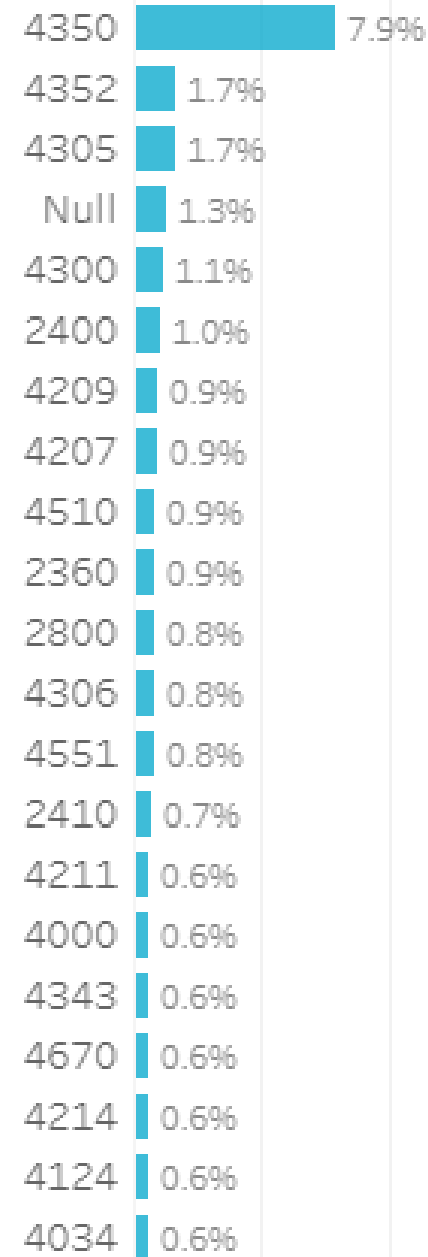

Goondiwindi Insights and Data Report
September 2023

Visitation Overview - September 2023

Origin State

Helix Community

Origin Postcode

Origin Category

Helix Persona

Season

Visitation Origins

Origin State

Origin Category

65% of visitors to the Goondiwindi Region during September 2023 are intrastate. **34%** are interstate, with **70%** arriving from **New South Wales**

Top 5 areas to the Goondiwindi Region (September 2023)