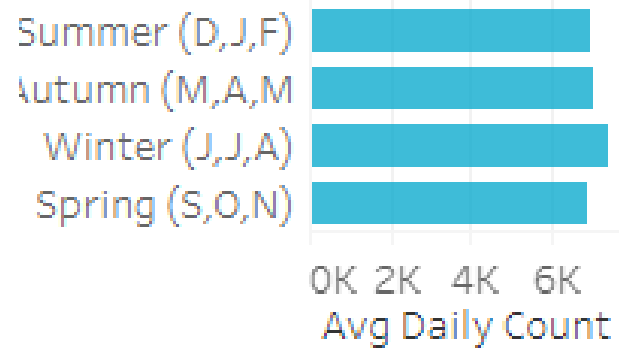

Goondiwindi Insights and Data Report
September 2023

Visitation Overview - September 2023

Origin State

Helix Community

Origin Postcode

Origin Category

Helix Persona

Season

Visitation Origins

Origin State

Origin Category

65% of visitors to the Goondiwindi Region during September 2023 are intrastate. **34%** are interstate, with **70%** arriving from **New South Wales**

Top 5 areas to the Goondiwindi Region (September 2023)