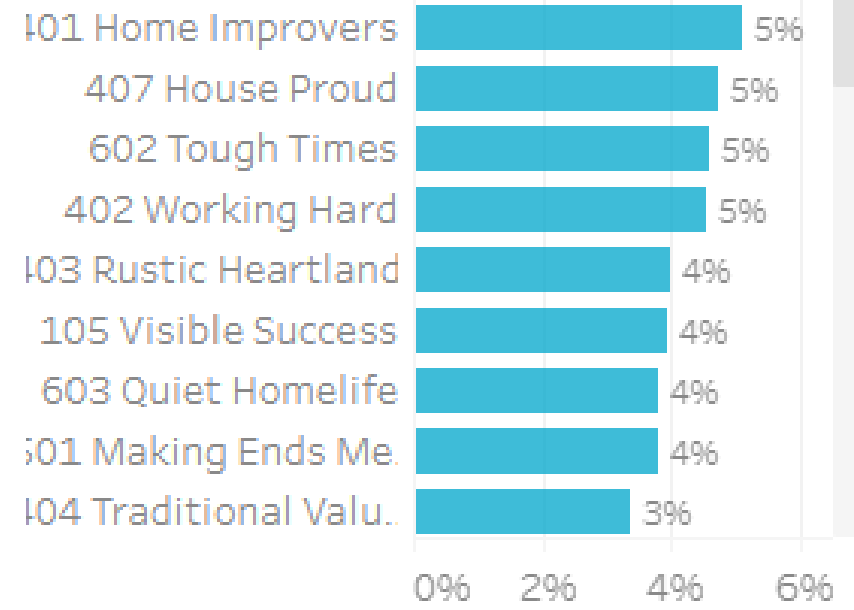

Goondiwindi Insights and Data Report
September 2023

Visitation Overview - September 2023

Origin State

Helix Community

Origin Postcode

Origin Category

Helix Persona

Season

Top 2 Helix Personas for Visitors

1 401 Home Improvers

Average age: 34 years

Average Household Income: \$97,000

Most live in metro and outer urban areas. Clustered across the Gold Coast and Northern Brisbane & City areas.