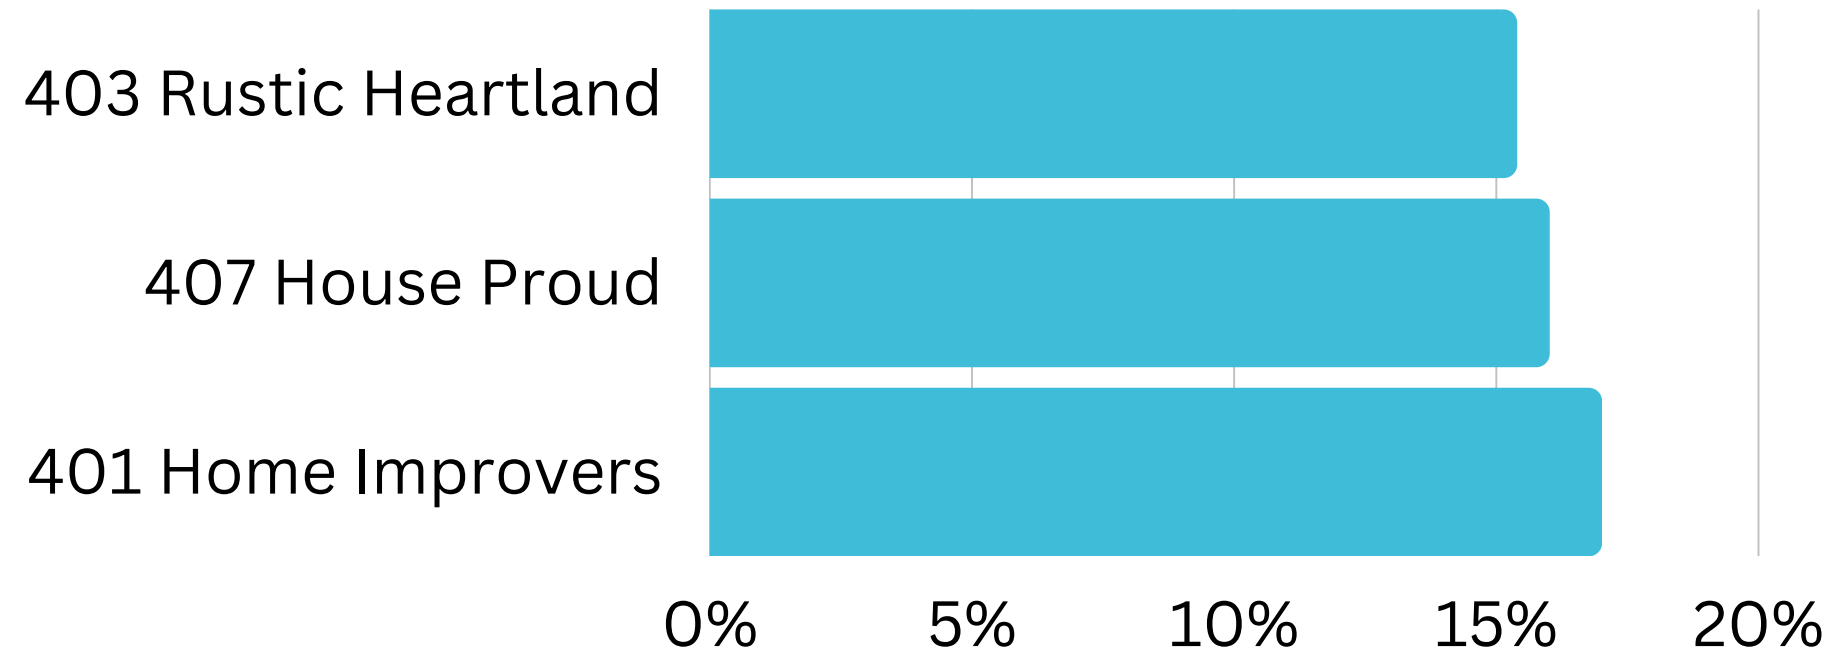

Of that, **17%** are a **401 Home Improvers** Helix Persona and **16%** are **407 House Proud**.