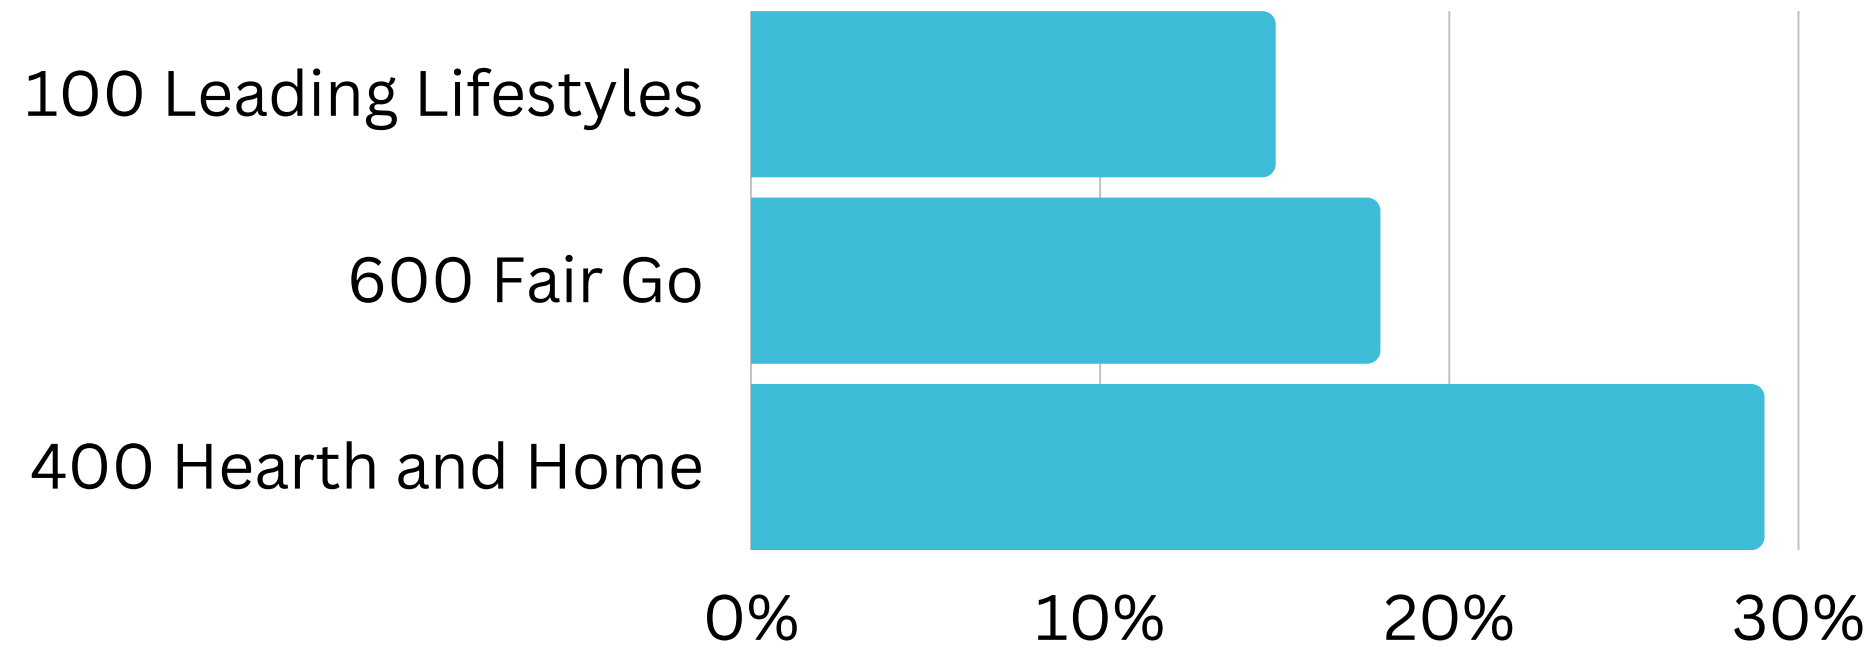

Top Helix Communities and Personas

29% of the visitors recorded during September **2023** are part of the **400 Hearth and Home** Helix Community.