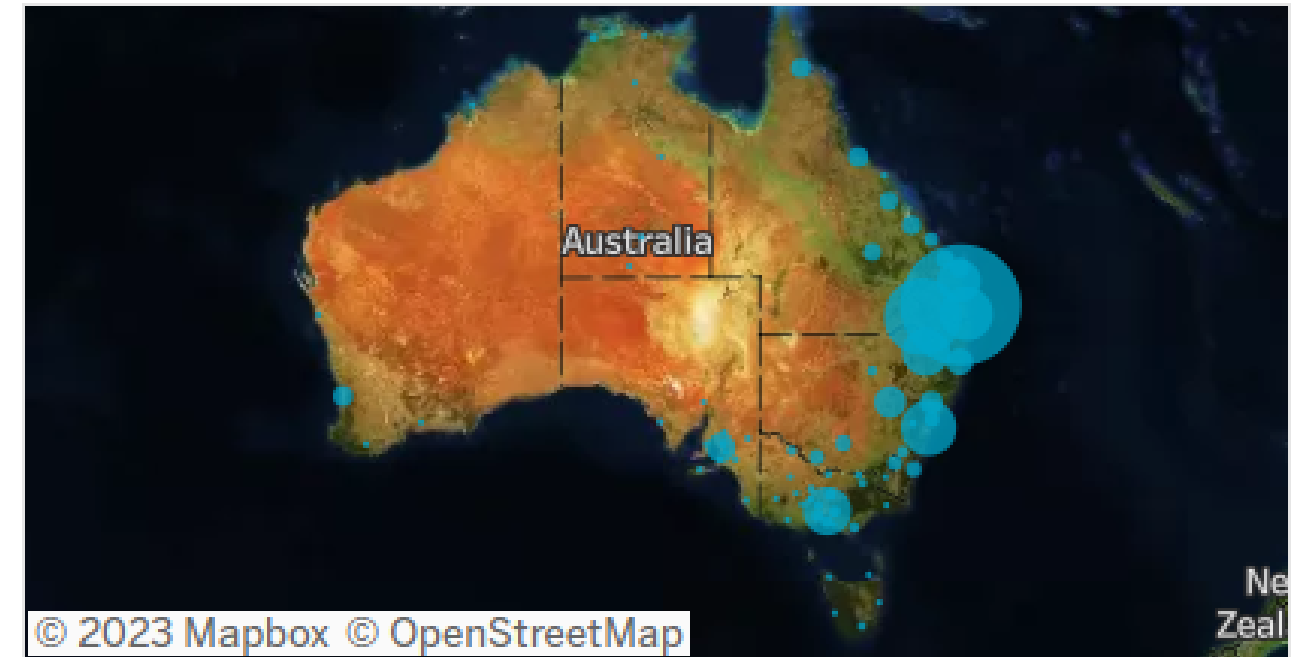

Goondiwindi Insights and Data Report
September 2023

Visitation Overview - September 2023

Origin State

Helix Community

Origin Postcode

Origin Category

Helix Persona

Season

Visitation Origins

Origin State

Origin Category

65% of visitors to the Goondiwindi Region during September 2023 are intrastate. **34%** are interstate, with **70%** arriving from **New South Wales**

Top 5 areas to the Goondiwindi Region (September 2023)