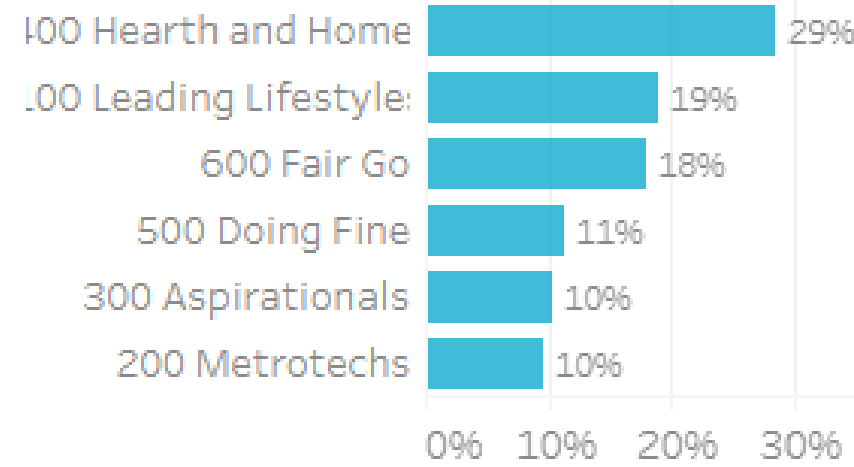

Goondiwindi Insights and Data Report
September 2023

Visitation Overview - September 2023

Origin State

Helix Community

Origin Postcode

Origin Category

Helix Persona

Season

Top 2 Helix Personas for Visitors

1 401 Home Improvers

Average age: 34 years

Average Household Income: \$97,000

Most live in metro and outer urban areas. Clustered across the Gold Coast and Northern Brisbane & City areas.