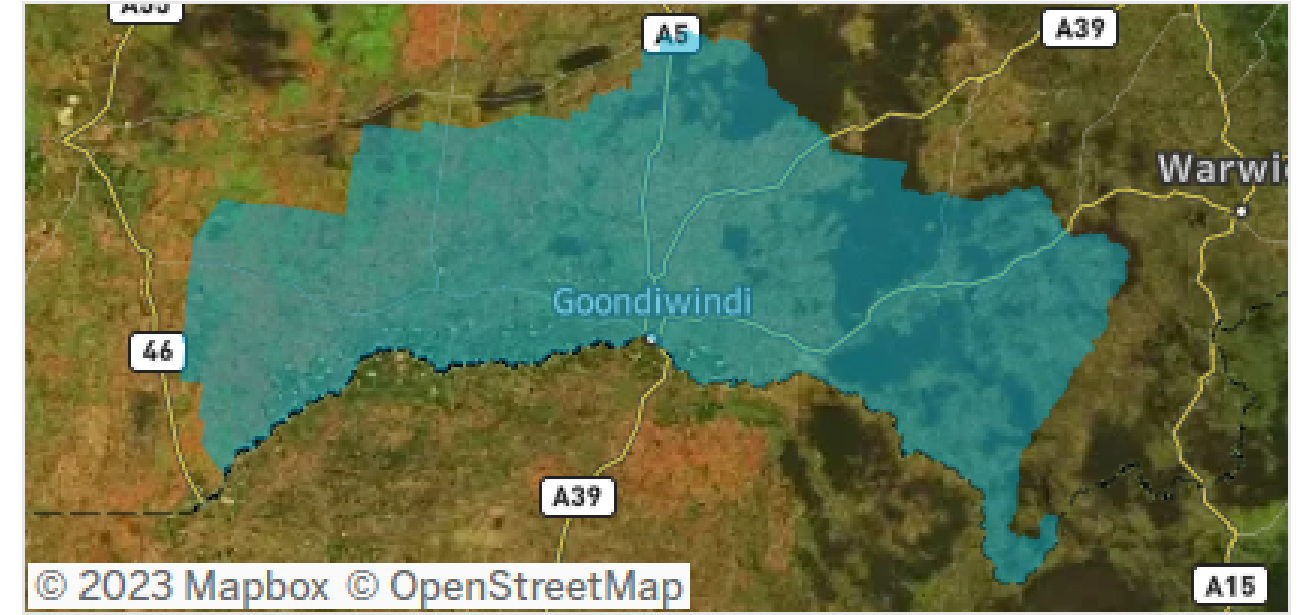

Goondiwindi Insights and Data Report
September 2023

Visitation Overview - September 2023

Origin State

Helix Community

Origin Postcode

Origin Category

Helix Persona

Season

Visitation Origins

Origin State

Origin Category

65% of visitors to the Goondiwindi Region during September 2023 are intrastate. **34%** are interstate, with **70%** arriving from **New South Wales**

Top 5 areas to the Goondiwindi Region (September 2023)