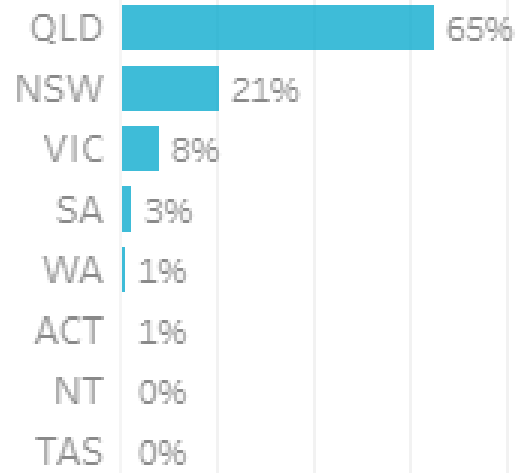

Goondiwindi Insights and Data Report
September 2023

Visitation Overview - September 2023

Origin State

Helix Community

Origin Postcode

Origin Category

Helix Persona

Season

Visitation Origins

Origin State

Origin Category

65% of visitors to the Goondiwindi Region during September 2023 are intrastate. **34%** are interstate, with **70%** arriving from **New South Wales**

Top 5 areas to the Goondiwindi Region (September 2023)