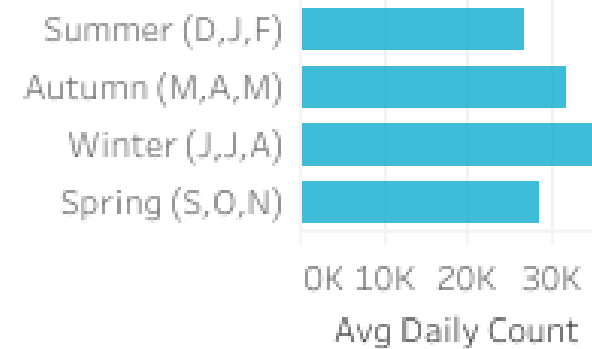

Lockyer Valley Insights and Data Report
July 2023

Visitation Overview - July 2023

Origin State

Helix Community

Origin Postcode

Origin Category

Helix Persona

Season

Visitation Origins

Origin State

Origin Category

76% of visitors to the Lockyer Valley Region during July 2023 are intrastate. **21%** are interstate, with **59%** arriving from **New South Wales**

Top 5 postcodes to the Lockyer Valley Region (July 2023)

Top 2 Helix Personas for Visitors

1 402 Working Hard

Average age: 38 years

Average Household Income: \$109,000

More than half live in metro areas. Clustered across Brisbane, the Gold Coast, and coastal areas in Queensland.