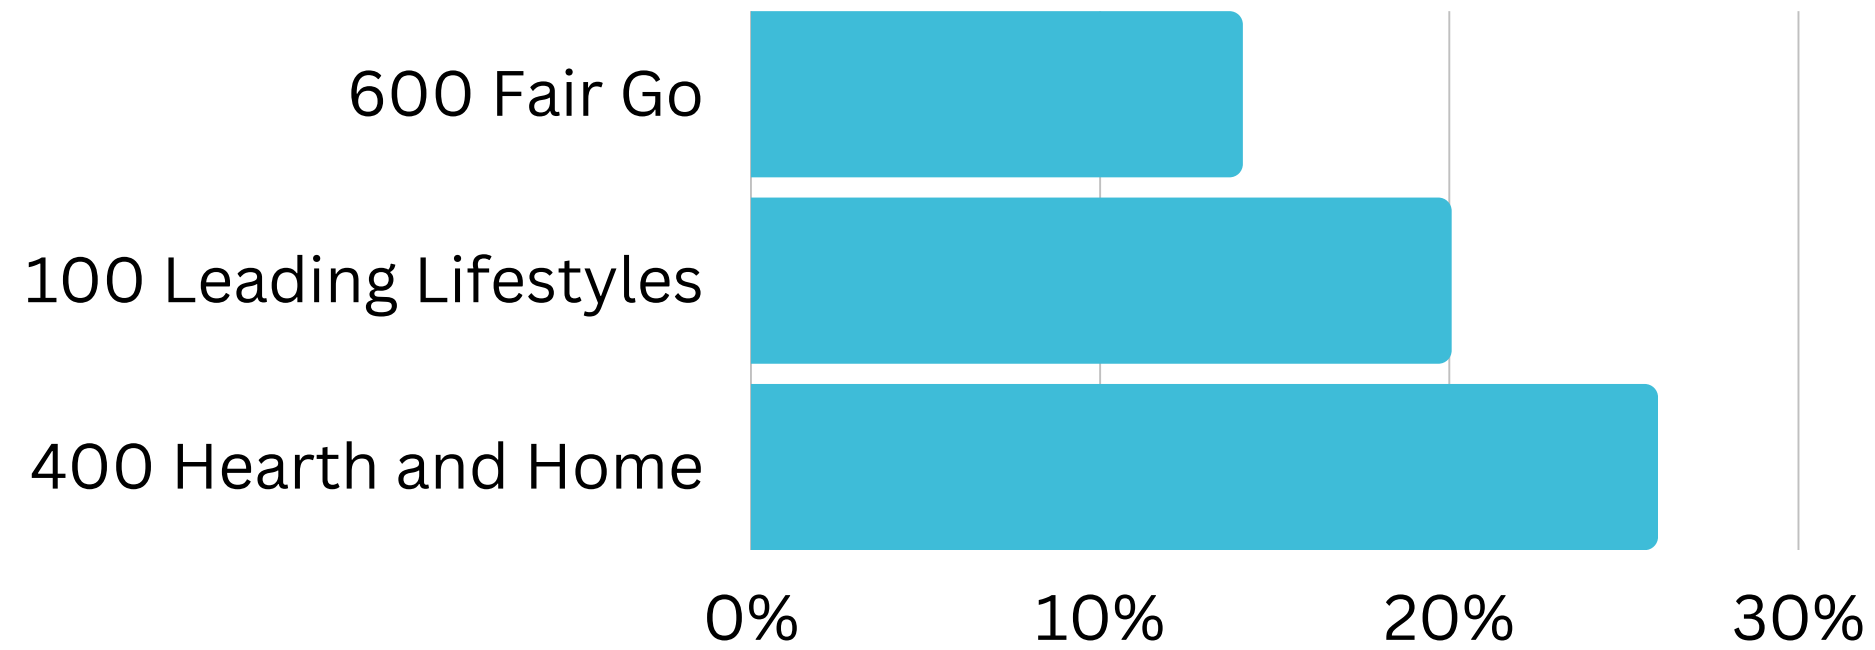

Top Helix Communities and Personas

26% of the visitors recorded during **July 2023** are part of the **400 Hearth and Home** Helix Community.