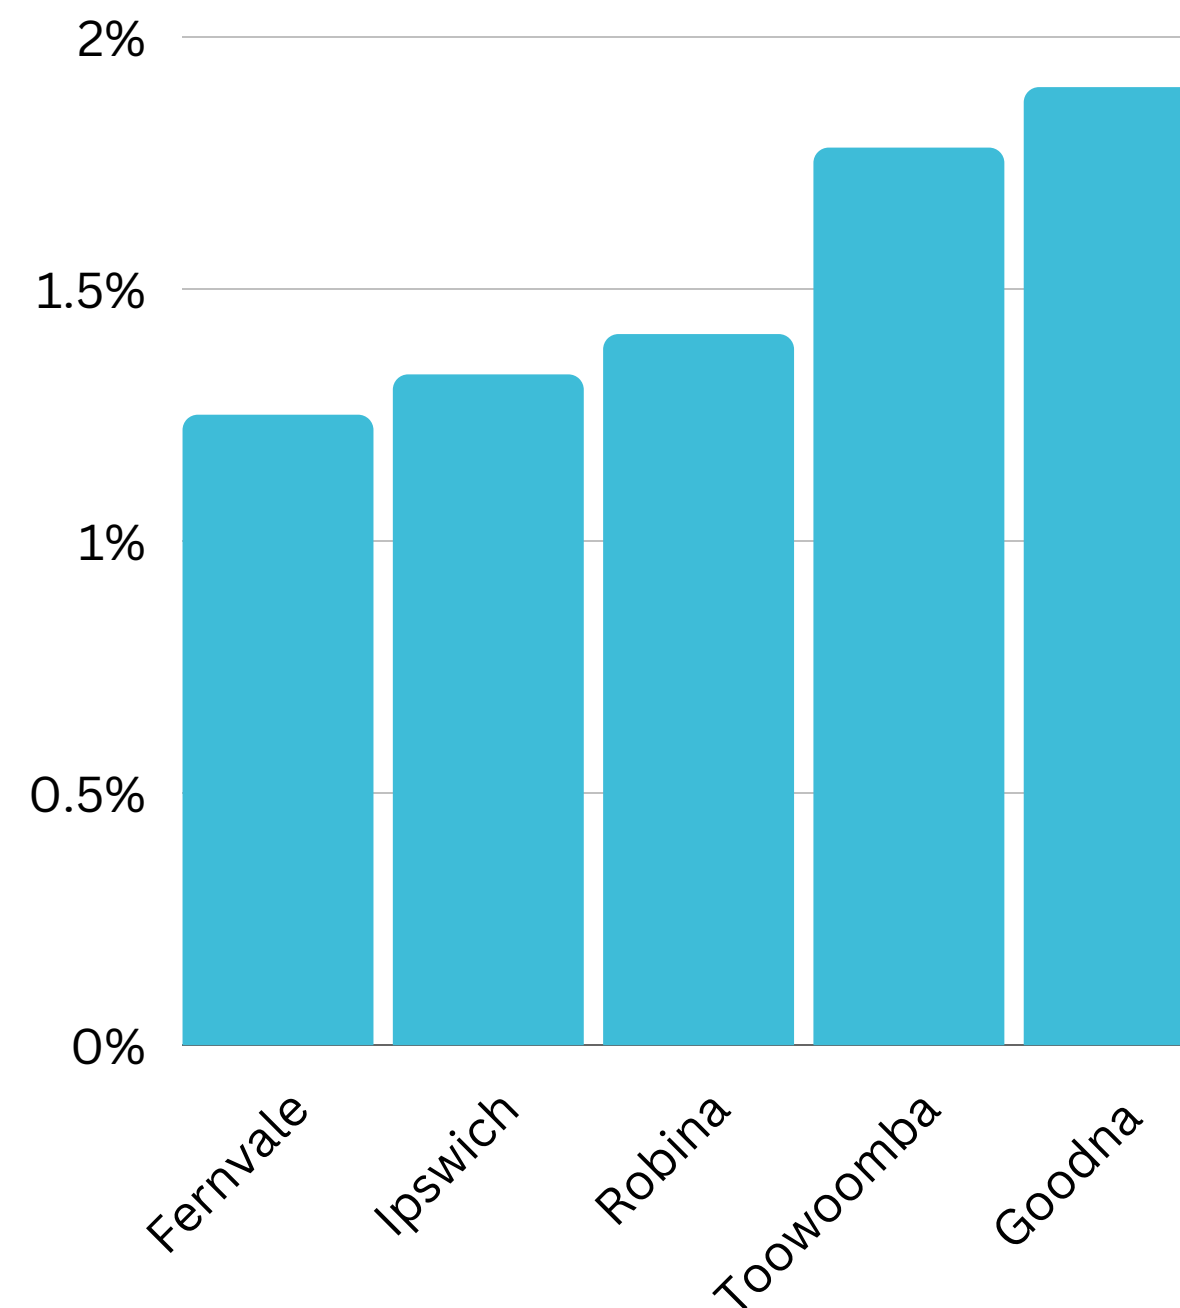

Visitation Origins

Origin State

Origin Category

76% of visitors to the Lockyer Valley Region during July 2023 are intrastate. **21%** are interstate, with **59%** arriving from **New South Wales**

Top 5 postcodes to the Lockyer Valley Region (July 2023)

Top 2 Helix Personas for Visitors

1 402 Working Hard

Average age: 38 years

Average Household Income: \$109,000

More than half live in metro areas. Clustered across Brisbane, the Gold Coast, and coastal areas in Queensland.