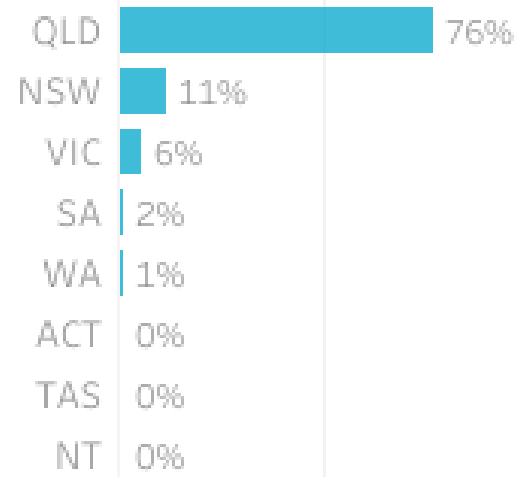

Lockyer Valley Insights and Data Report
July 2023

Visitation Overview - July 2023

Origin State

Helix Community

Origin Postcode

Origin Category

Helix Persona

Season

Visitation Origins

Origin State

Origin Category

76% of visitors to the Lockyer Valley Region during July 2023 are intrastate. **21%** are interstate, with **59%** arriving from **New South Wales**

Top 5 postcodes to the Lockyer Valley Region (July 2023)