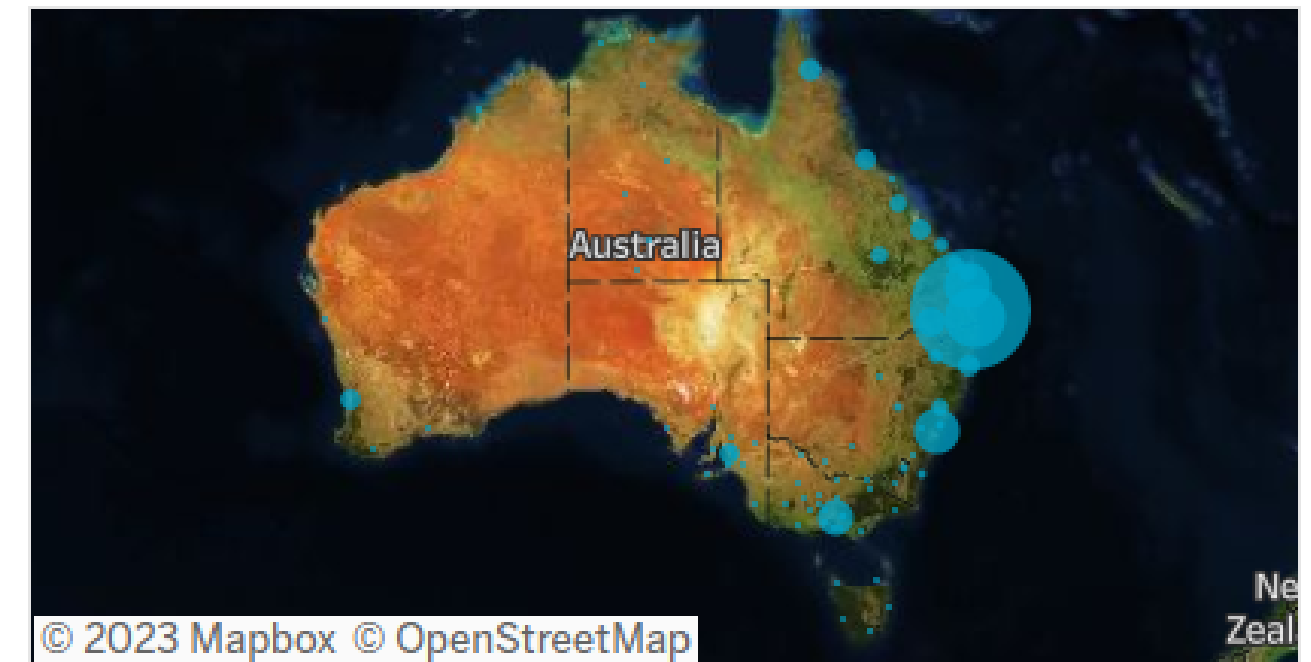

Lockyer Valley Insights and Data Report
July 2023

Visitation Overview - July 2023

Origin State

Helix Community

Origin Postcode

Origin Category

Helix Persona

Season

Visitation Origins

Origin State

Origin Category

76% of visitors to the Lockyer Valley Region during July 2023 are intrastate. **21%** are interstate, with **59%** arriving from **New South Wales**

Top 5 postcodes to the Lockyer Valley Region (July 2023)