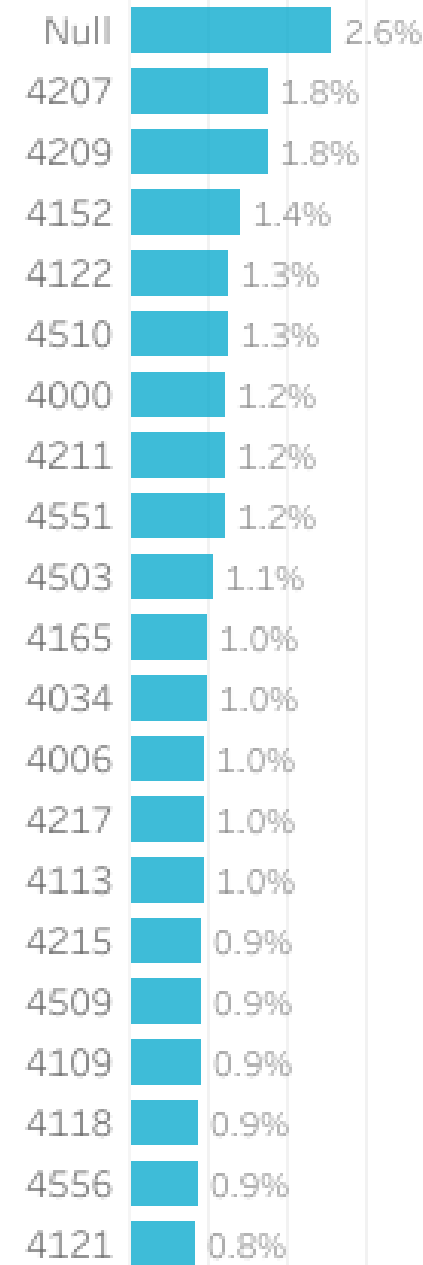

Lockyer Valley Insights and Data Report
July 2023

Visitation Overview - July 2023

Origin State

Helix Community

Origin Postcode

Origin Category

Helix Persona

Season