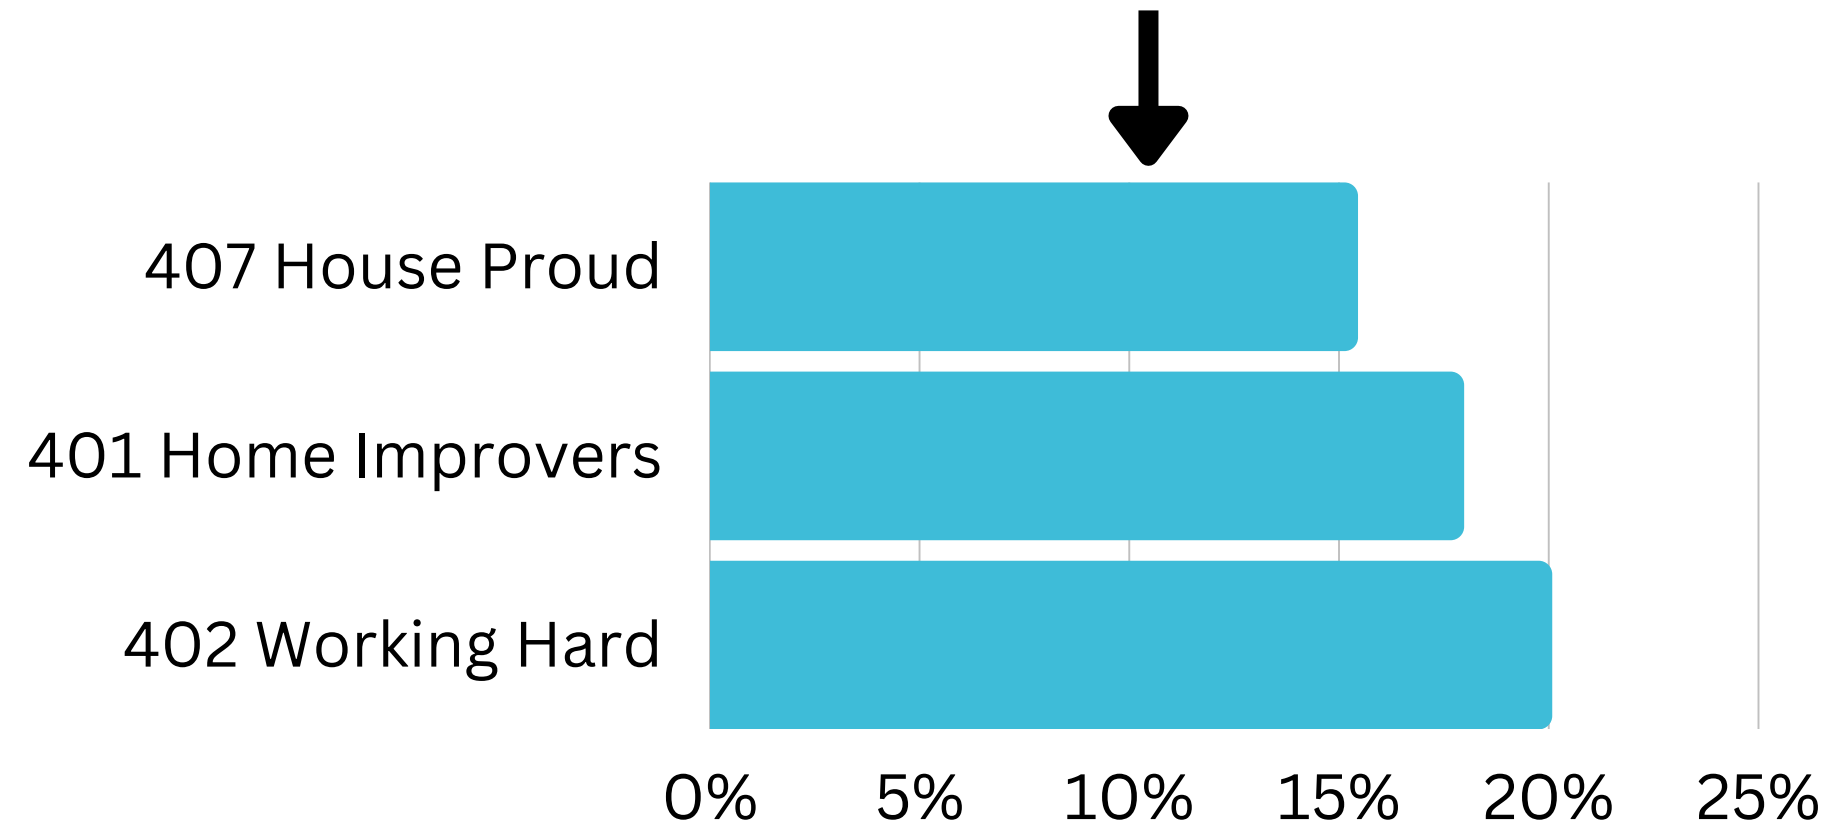

Of that, **20%** are a **402 Working Hard** Helix Persona and **17%** are **401 Home Improvers**.