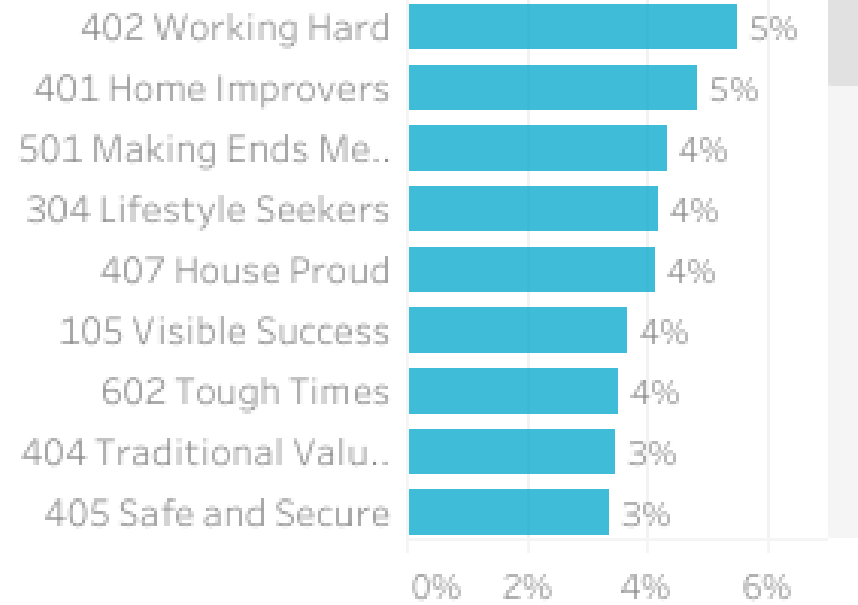

Origin Category

Helix Persona