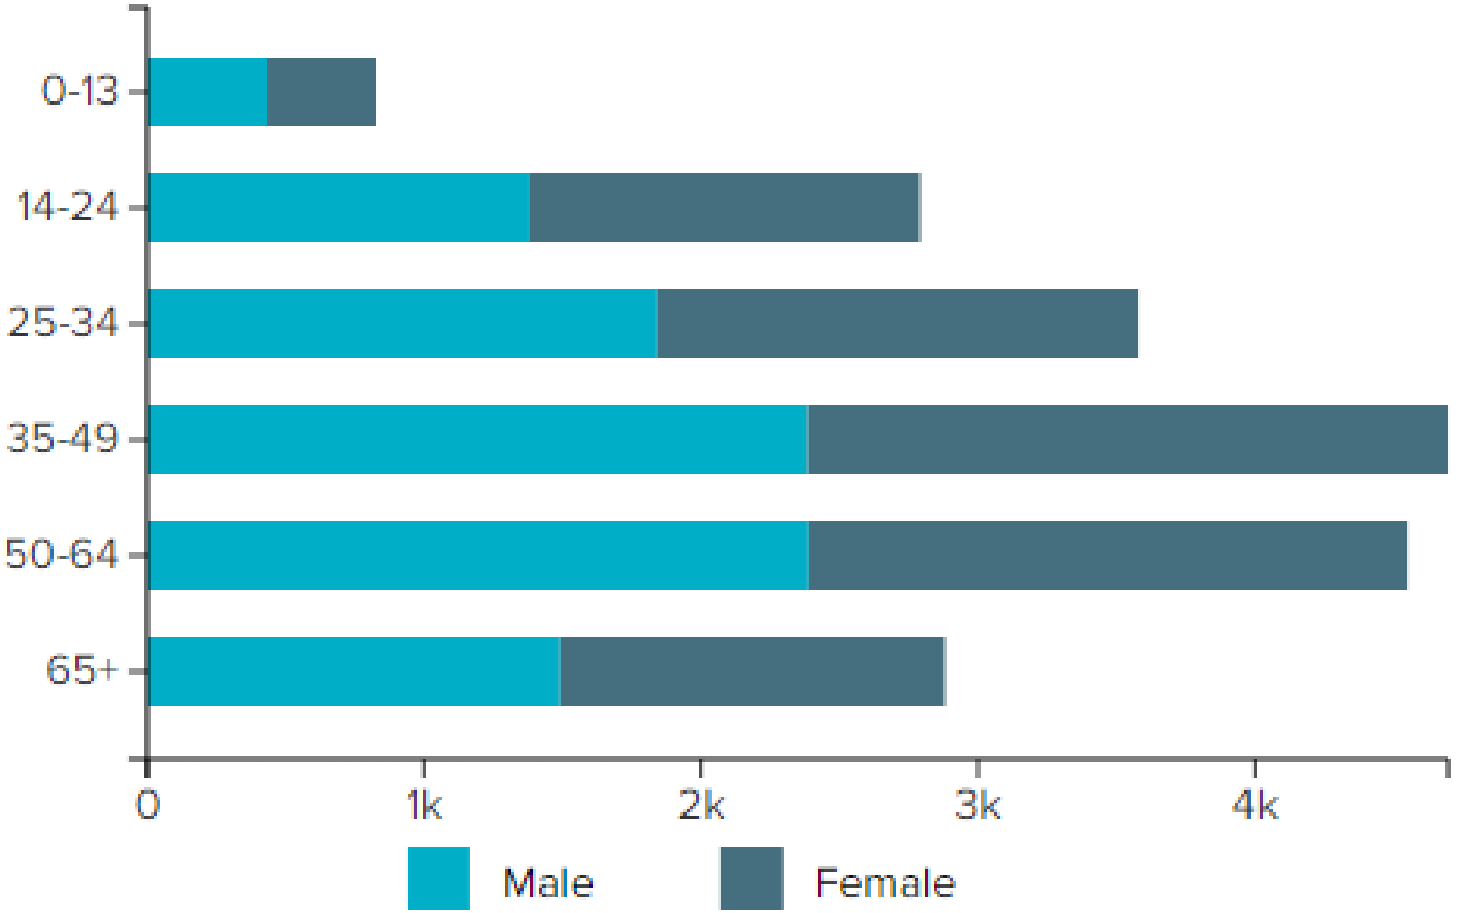

Top 2 Helix Personas for SavourSQ Visitors

1 304 Lifestyle Seekers

Average age: 38 years

Average Household Income: \$100,000

They are clustered most significantly in Melbourne and Brisbane, along with a significant proportion in outer urban areas of Queensland.

Likes

- Domestic Holidays
- Sport Tourism
- Performing Arts

2 407 House Proud

Average age: 38 years

Average Household Income: \$82,000

You'll find a mix of ages and household types among them, living in metro and country areas of New South Wales and Queensland.

Likes

- Domestic Holidays
- Commercial TV
- Family & Home

SQC Website Visitation - June 2023

- 61K page views with 31K new users.
- Highest recorded day was 30 June.
- 5K leads to operators over the month.

Age Breakdown of Visitors to SQC.com

The average age of visitors to the SQC.com website is within the 35 - 49 age bracket. The lowest age bracket sits with 0-13yrs old. No change is present from May 2023.