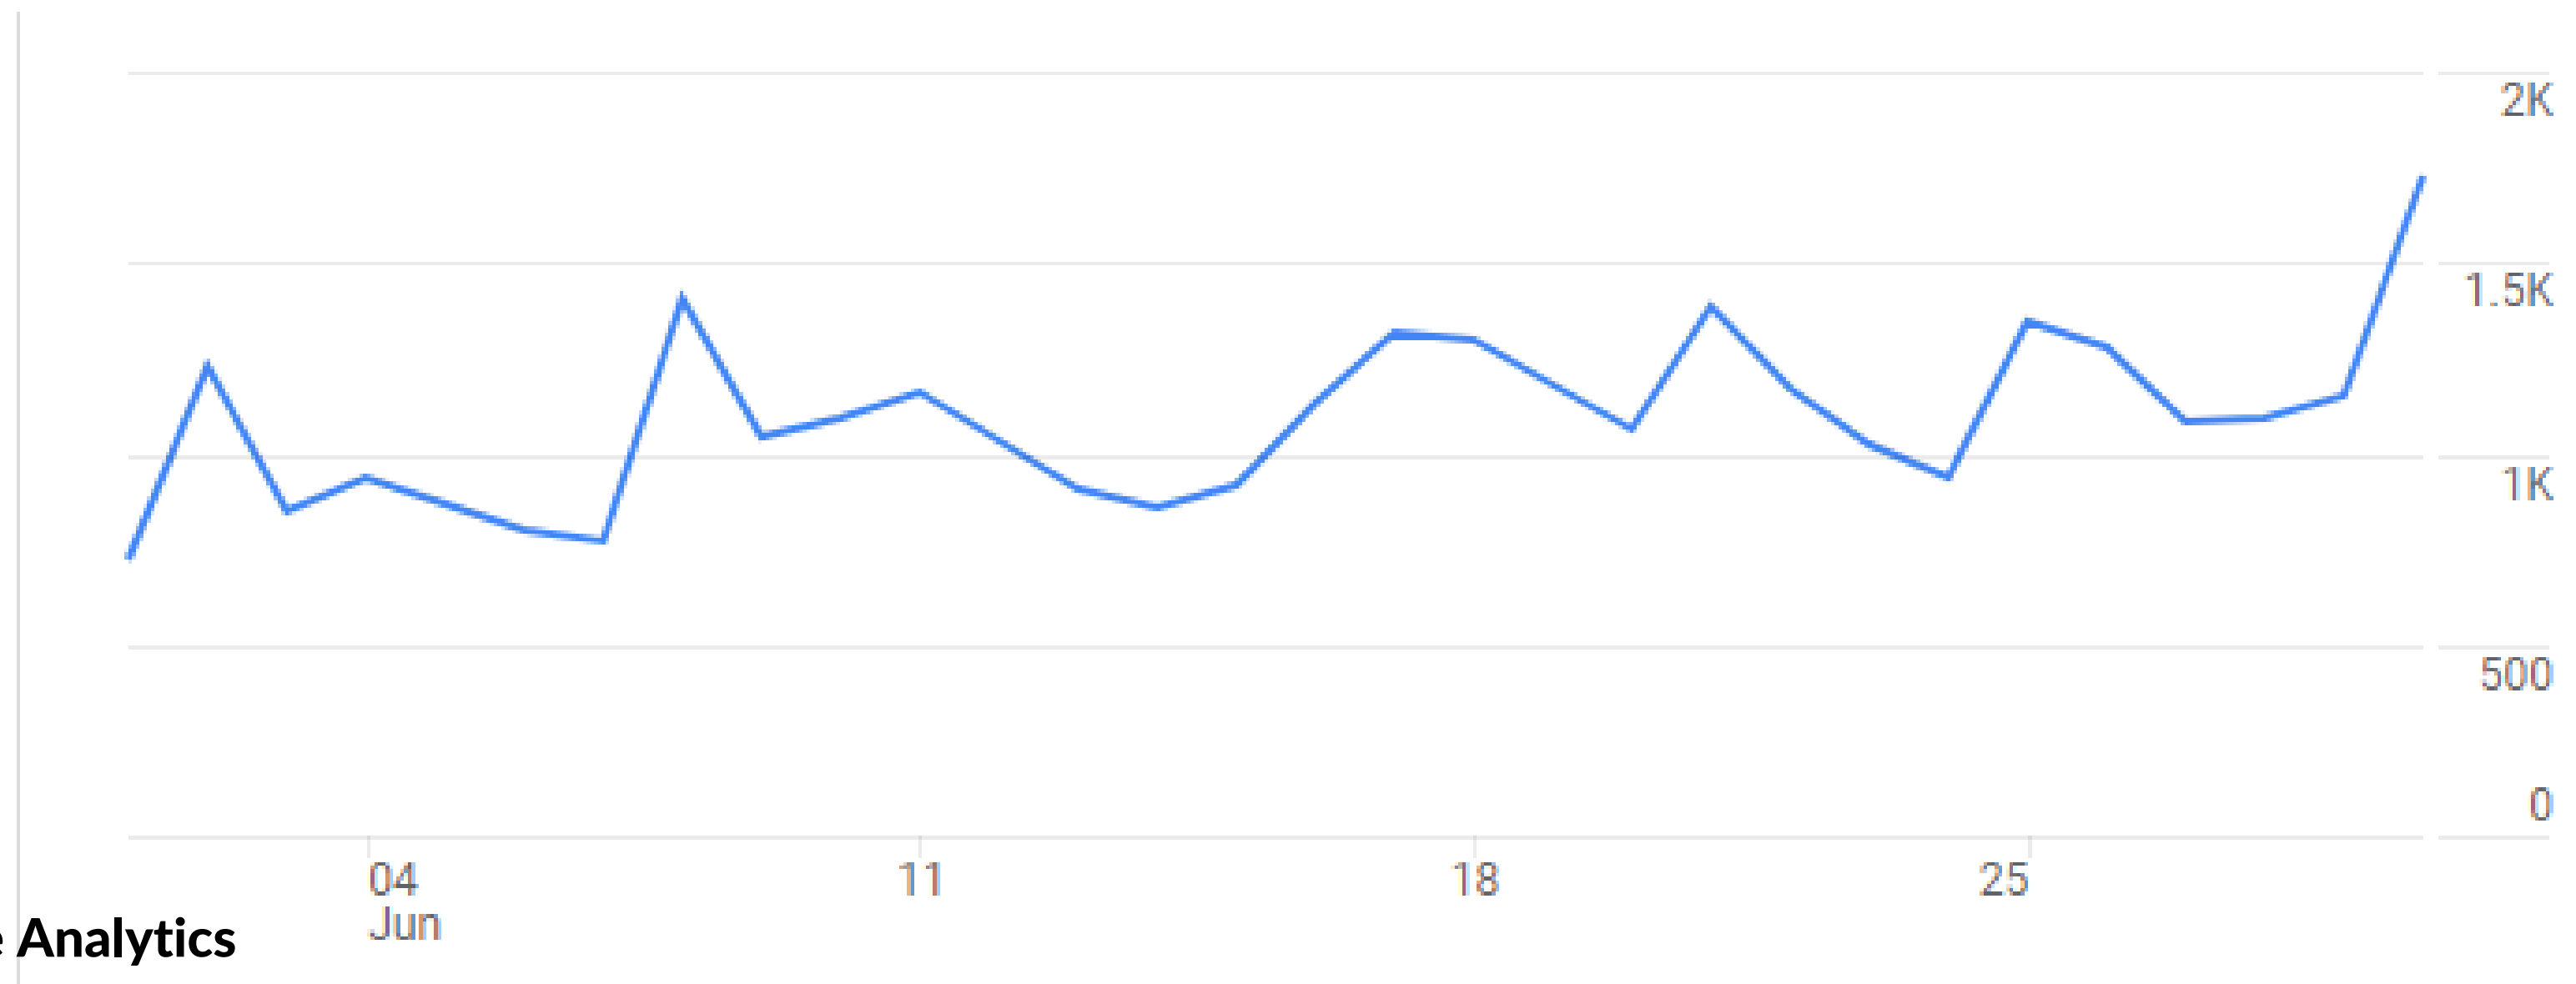

Top 2 Helix Personas for SavourSQ Visitors

1 304 Lifestyle Seekers

Average age: 38 years

Average Household Income: \$100,000

They are clustered most significantly in Melbourne and Brisbane, along with a significant proportion in outer urban areas of Queensland.

Likes

- Domestic Holidays
- Sport Tourism
- Performing Arts

2 407 House Proud

Average age: 38 years

Average Household Income: \$82,000

You'll find a mix of ages and household types among them, living in metro and country areas of New South Wales and Queensland.

Likes

- Domestic Holidays
- Commercial TV
- Family & Home

SQC Website Visitation - June 2023

- 61K page views with 31K new users.
- Highest recorded day was 30 June.
- 5K leads to operators over the month.

Age Breakdown of Visitors to SQC.com

The average age of visitors to the SQC.com website is within the 35 - 49 age bracket. The lowest age bracket sits with 0-13yrs old. No change is present from May 2023.