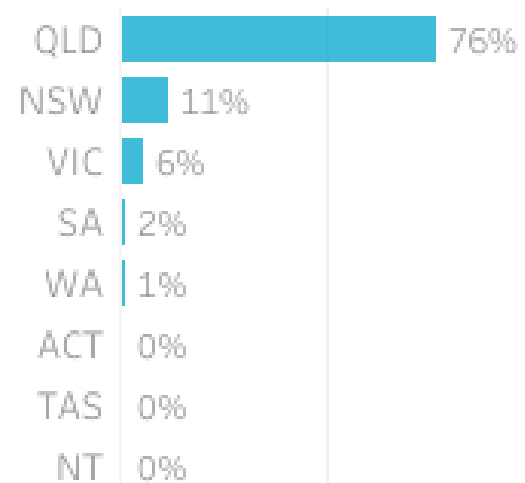

Lockyer Valley Insights and Data Report
July 2023

Visitation Overview - July 2023

Origin State

Helix Community

Origin Postcode

Origin Category

Helix Persona

Season

Visitation Origins

Origin State

Origin Category

76% of visitors to the Lockyer Valley Region during July 2023 are intrastate. **21%** are interstate, with **59%** arriving from **New South Wales**

Top 5 postcodes to the Lockyer Valley Region (July 2023)