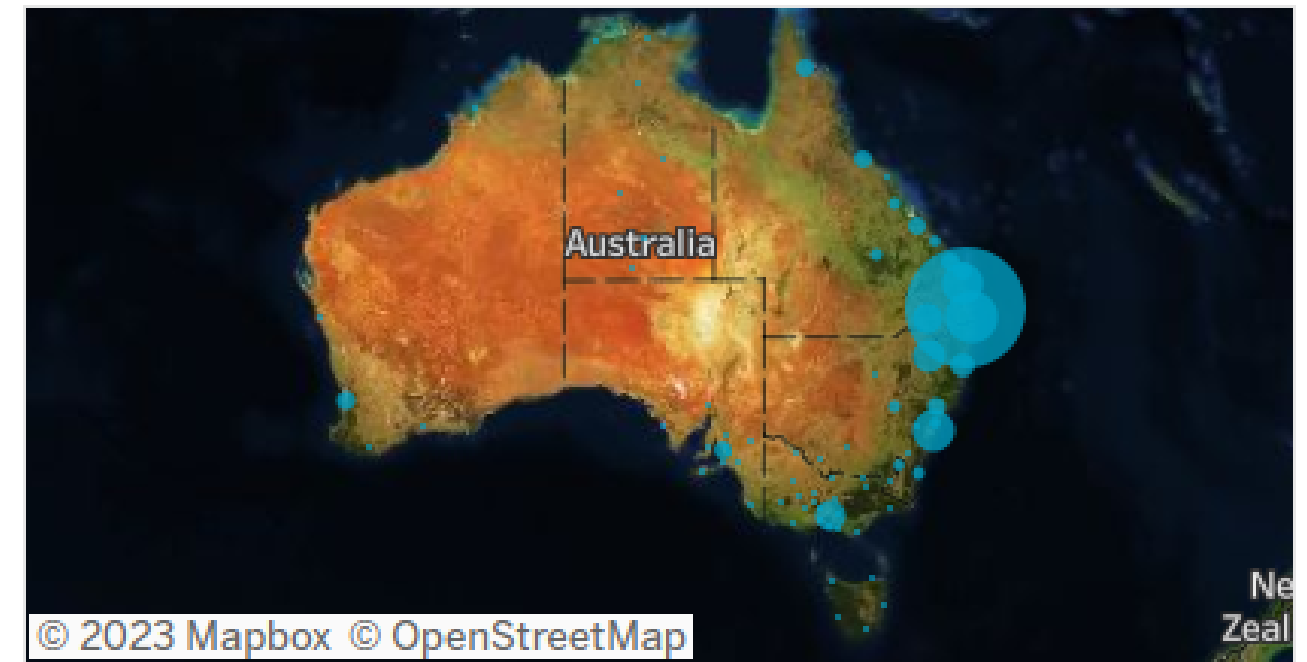

A man and a woman are standing in a vineyard, looking at each other. The woman is wearing a white jumpsuit and a hat, and the man is wearing a white shirt and dark shorts. They are surrounded by rows of grapevines. In the foreground, there are several large, vibrant pink roses. The background shows a clear blue sky and a line of trees in the distance.

Southern Downs Insights and Data Report
August 2023

Visitation Overview - August 2023

Origin State

Helix Community

Origin Postcode

Origin Category

Helix Persona

Season

Visitation Origins

Origin State

Origin Category

75% of visitors to the Southern Downs Region during August 2023 are intrastate. **24%** are interstate, with **63%** arriving from **New South Wales**

Top 5 areas to the Southern Downs Region (August 2023)