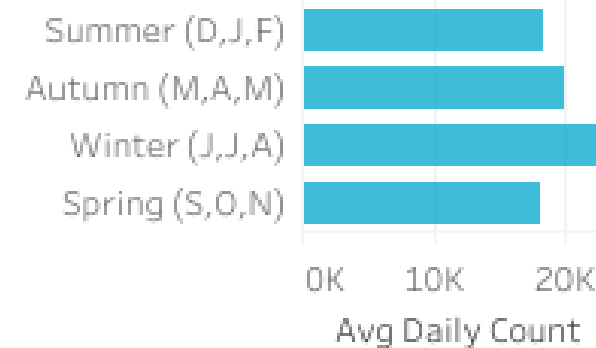

Southern Downs Insights and Data Report
August 2023

Visitation Overview - August 2023

Origin State

Helix Community

Origin Postcode

Origin Category

Helix Persona

Season

Visitation Origins

Origin State

Origin Category

75% of visitors to the Southern Downs Region during August 2023 are intrastate. **24%** are interstate, with **63%** arriving from **New South Wales**

Top 5 areas to the Southern Downs Region (August 2023)

Top 2 Helix Personas for Visitors

1 401 Home Improvers

Average age: 34 years

Average Household Income: \$97,000

Most live in metro and outer urban areas. Clustered across the Gold Coast and Northern Brisbane & City areas.