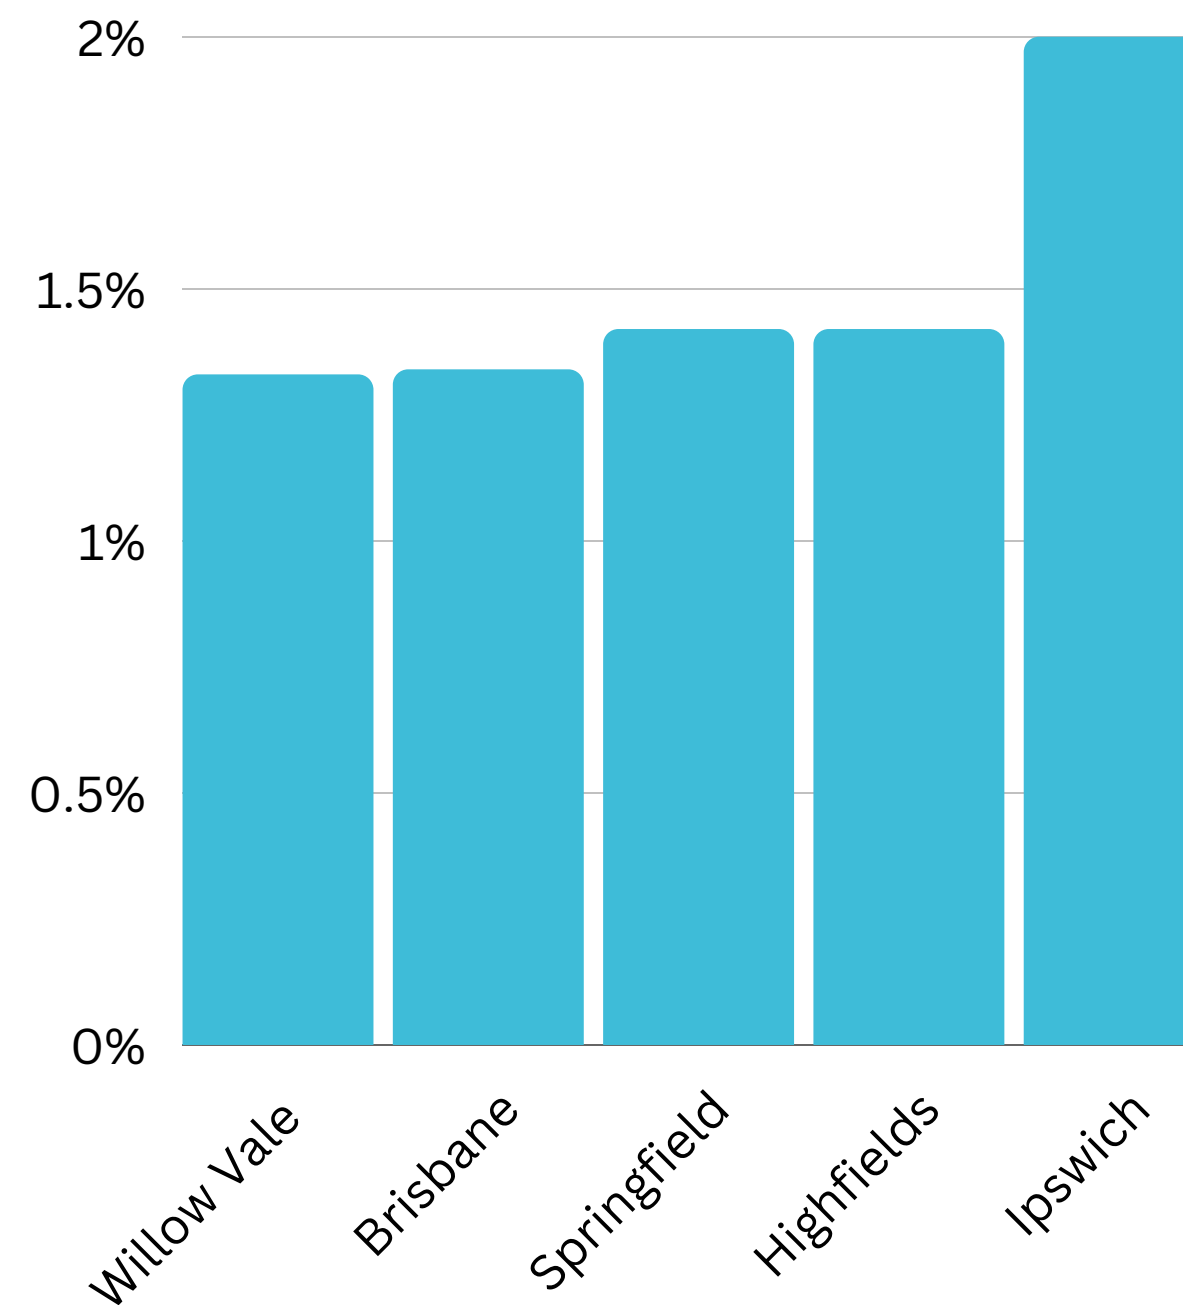

Visitation Origins

Origin State

Origin Category

75% of visitors to the Southern Downs Region during August 2023 are intrastate. **24%** are interstate, with **63%** arriving from **New South Wales**

Top 5 areas to the Southern Downs Region (August 2023)

Top Helix Communities and Personas

26% of the visitors recorded during **August 2023** are part of the **400 Hearth and Home** Helix Community.

Of that, **19.21%** are a **401 Home Improvers** Helix Persona and **19%** are **402 Working Hard**

Top 2 Helix Personas for Visitors

1 401 Home Improvers

Average age: 34 years

Average Household Income: \$97,000

Most live in metro and outer urban areas. Clustered across the Gold Coast and Northern Brisbane & City areas.