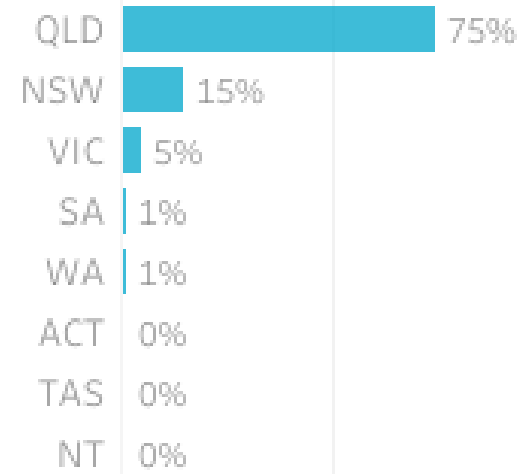

A man and a woman are standing in a vineyard, looking at each other. The woman is wearing a white jumpsuit and a hat, and the man is wearing a white shirt and dark shorts. They are surrounded by rows of grapevines. In the foreground, there are several large, vibrant pink roses. The background shows a clear blue sky and a line of trees in the distance.

Southern Downs Insights and Data Report
August 2023

Visitation Overview - August 2023

Origin State

Helix Community

Origin Postcode

Origin Category

Helix Persona

Season

Visitation Origins

Origin State

Origin Category

75% of visitors to the Southern Downs Region during August 2023 are intrastate. **24%** are interstate, with **63%** arriving from **New South Wales**

Top 5 areas to the Southern Downs Region (August 2023)