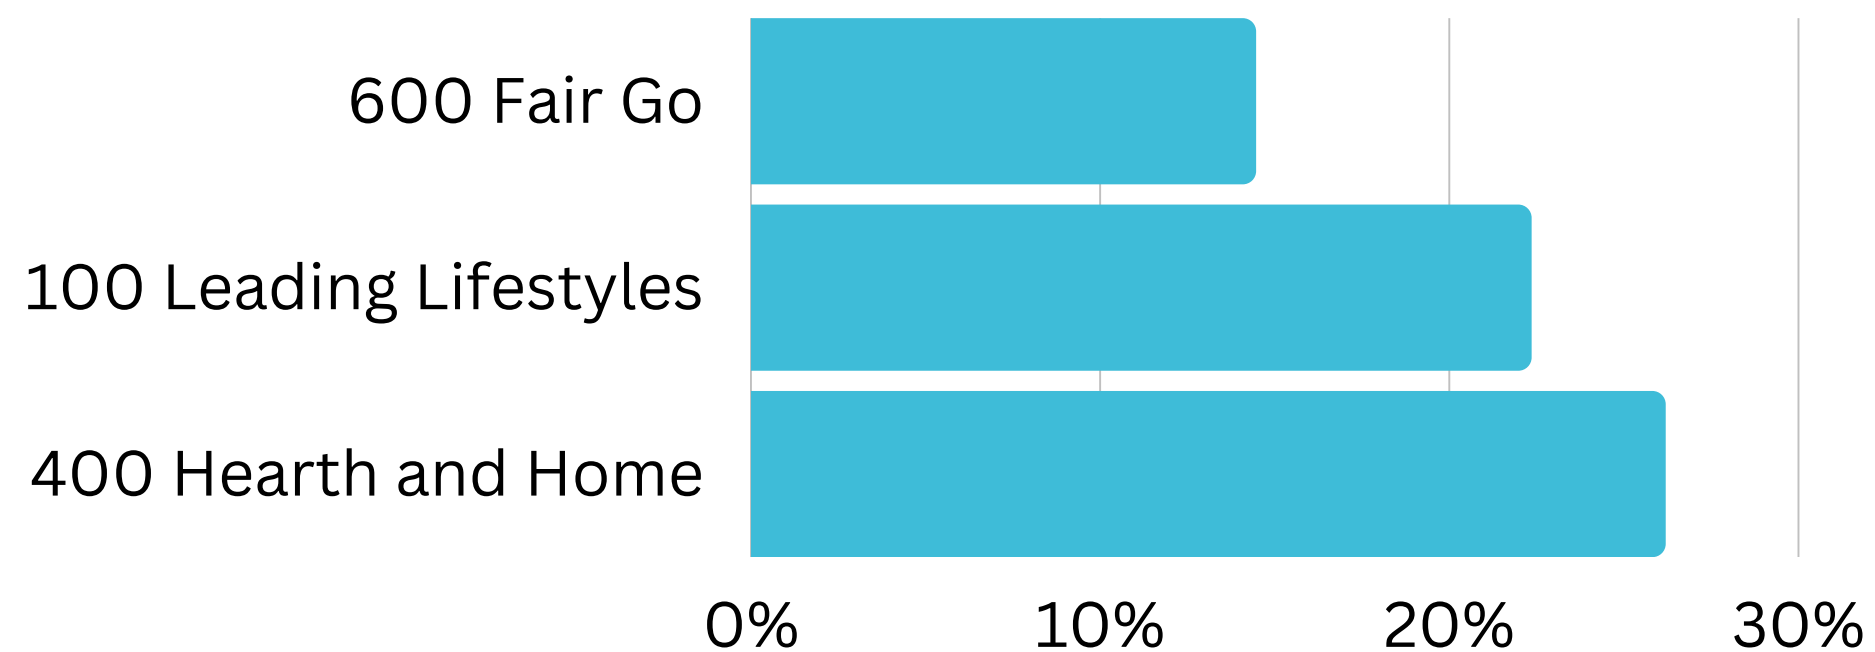

Top Helix Communities and Personas

26% of the visitors recorded during **August 2023** are part of the **400 Hearth and Home** Helix Community.