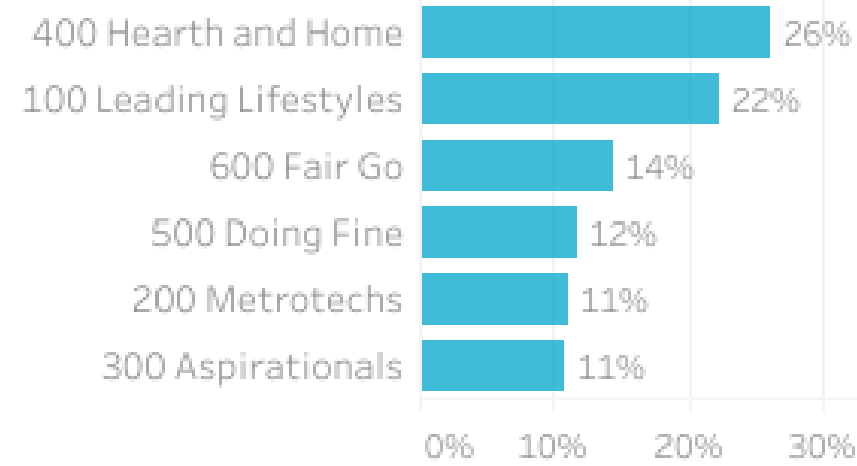

A man and a woman are standing in a vineyard, looking at each other. The woman is wearing a white jumpsuit and a hat, and the man is wearing a white shirt and dark shorts. They are surrounded by rows of grapevines. In the foreground, there are several large, vibrant pink roses. The background shows a clear blue sky and a line of trees in the distance.

Southern Downs Insights and Data Report
August 2023

Visitation Overview - August 2023

Origin State

Helix Community

Origin Postcode

Origin Category

Helix Persona

Season