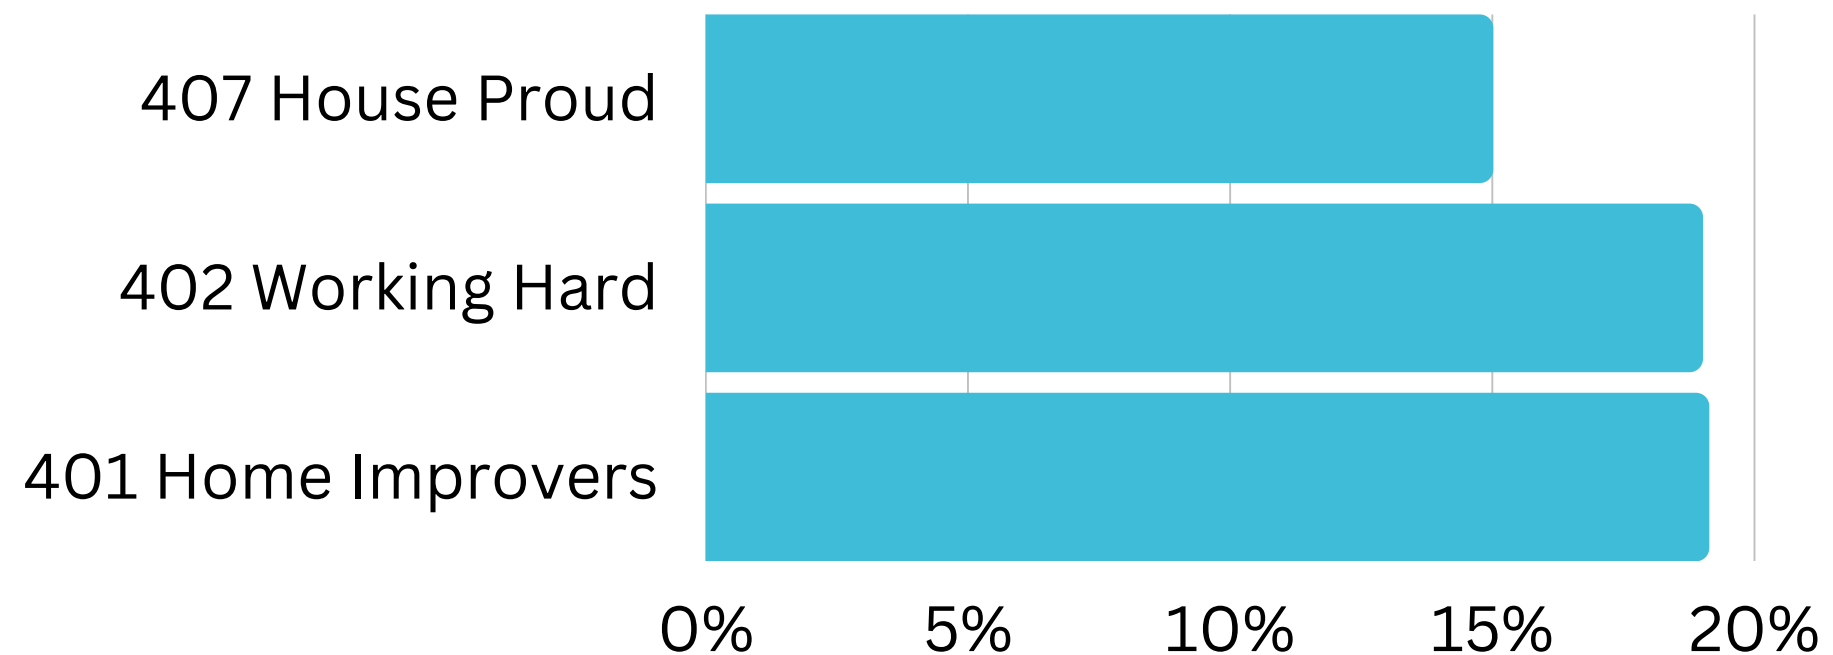

Of that, **19.21%** are a **401 Home Improvers** Helix Persona and **19%** are **402 Working Hard**