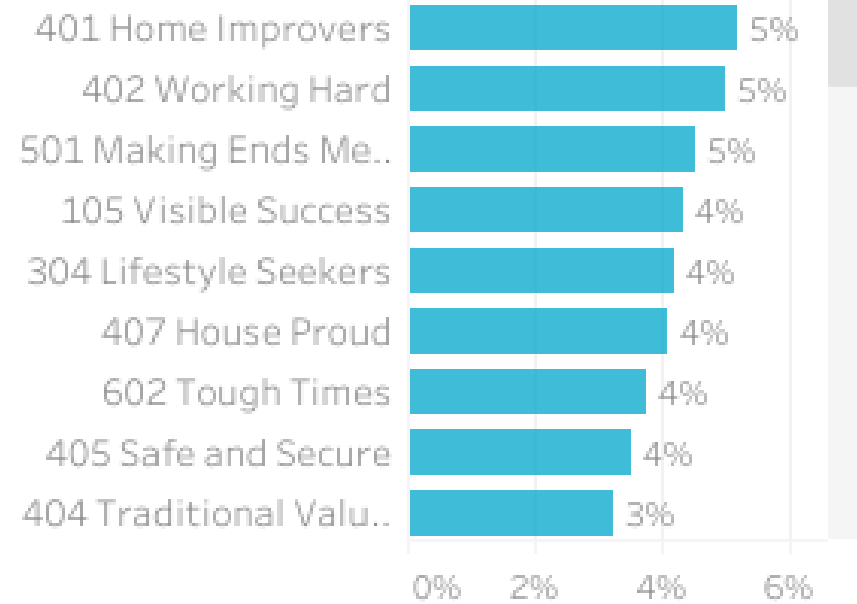

A man and a woman are standing in a vineyard, looking at each other. The woman is wearing a white jumpsuit and a hat, and the man is wearing a white shirt and dark shorts. They are surrounded by rows of grapevines. In the foreground, there are several large, vibrant pink roses. The background shows a clear blue sky and a line of trees in the distance.

Southern Downs Insights and Data Report
August 2023

Visitation Overview - August 2023

Origin State

Helix Community

Origin Postcode

Origin Category

Helix Persona

Season