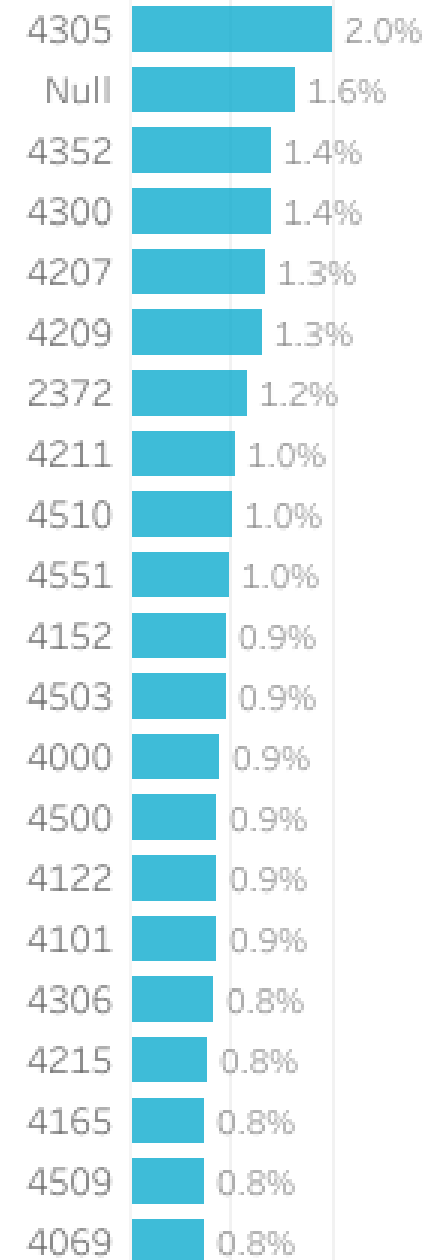

A man and a woman are standing in a vineyard, looking at each other. The woman is wearing a white jumpsuit and a hat, and the man is wearing a white shirt and dark shorts. They are surrounded by rows of grapevines. In the foreground, there are several large, vibrant pink roses. The background shows a clear blue sky and a line of trees in the distance.

Southern Downs Insights and Data Report
August 2023

Visitation Overview - August 2023

Origin State

Helix Community

Origin Postcode

Origin Category

Helix Persona

Season