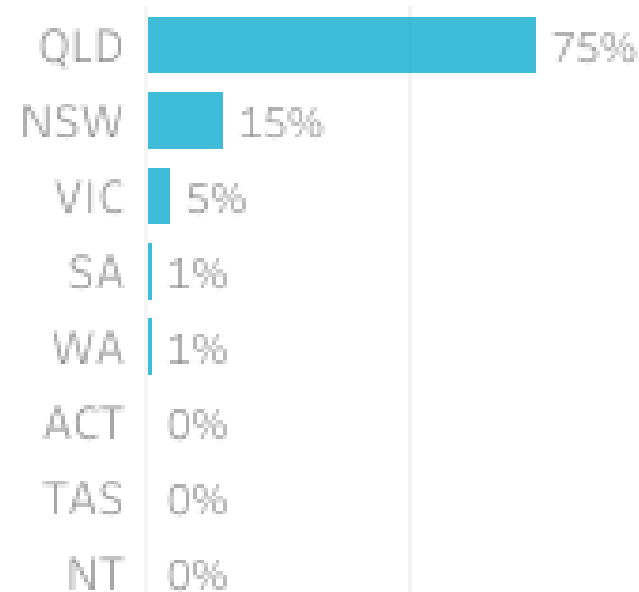

A man and a woman are standing in a vineyard, looking at each other. The woman is wearing a white jumpsuit and a hat, and the man is wearing a white shirt and dark shorts. They are surrounded by rows of grapevines. In the foreground, there are several large, vibrant pink roses. The background shows a clear blue sky and a line of trees in the distance.

Southern Downs Insights and Data Report
August 2023

Visitation Overview - August 2023

Origin State

Helix Community

Origin Postcode

Origin Category

Helix Persona

Season

Visitation Origins

Origin State

Origin Category

75% of visitors to the Southern Downs Region during August 2023 are intrastate. **24%** are interstate, with **63%** arriving from **New South Wales**

Top 5 areas to the Southern Downs Region (August 2023)