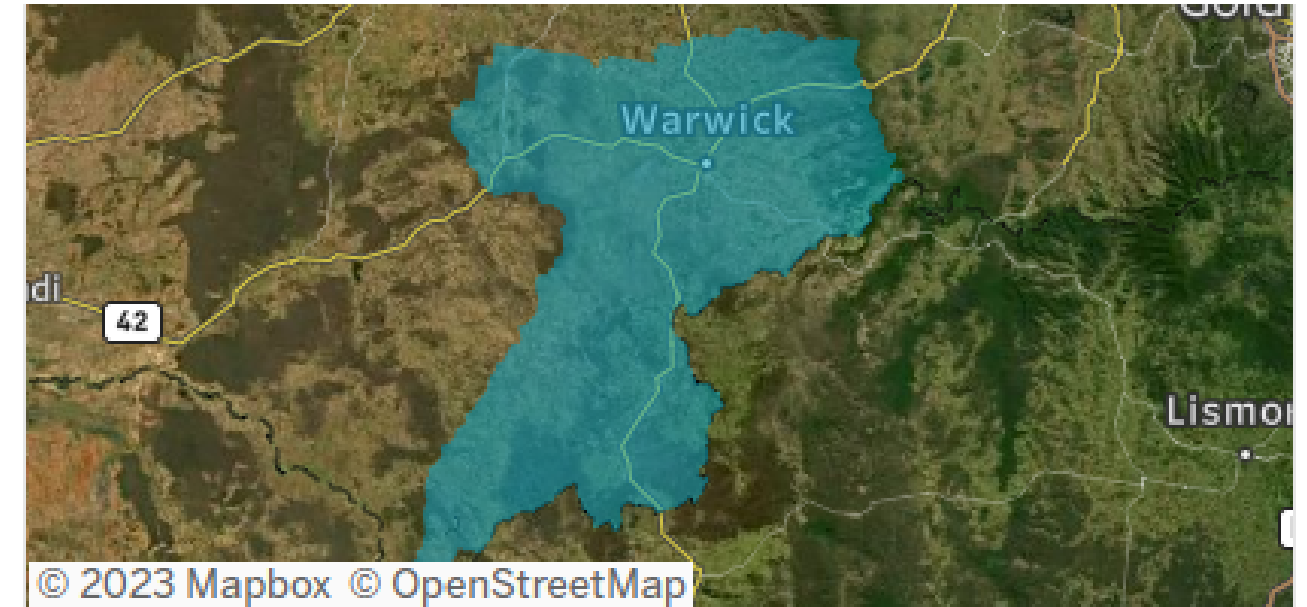

Southern Downs Insights and Data Report
August 2023

Visitation Overview - August 2023

Origin State

Helix Community

Origin Postcode

Origin Category

Helix Persona

Season

Visitation Origins

Origin State

Origin Category

75% of visitors to the Southern Downs Region during August 2023 are intrastate. **24%** are interstate, with **63%** arriving from **New South Wales**

Top 5 areas to the Southern Downs Region (August 2023)