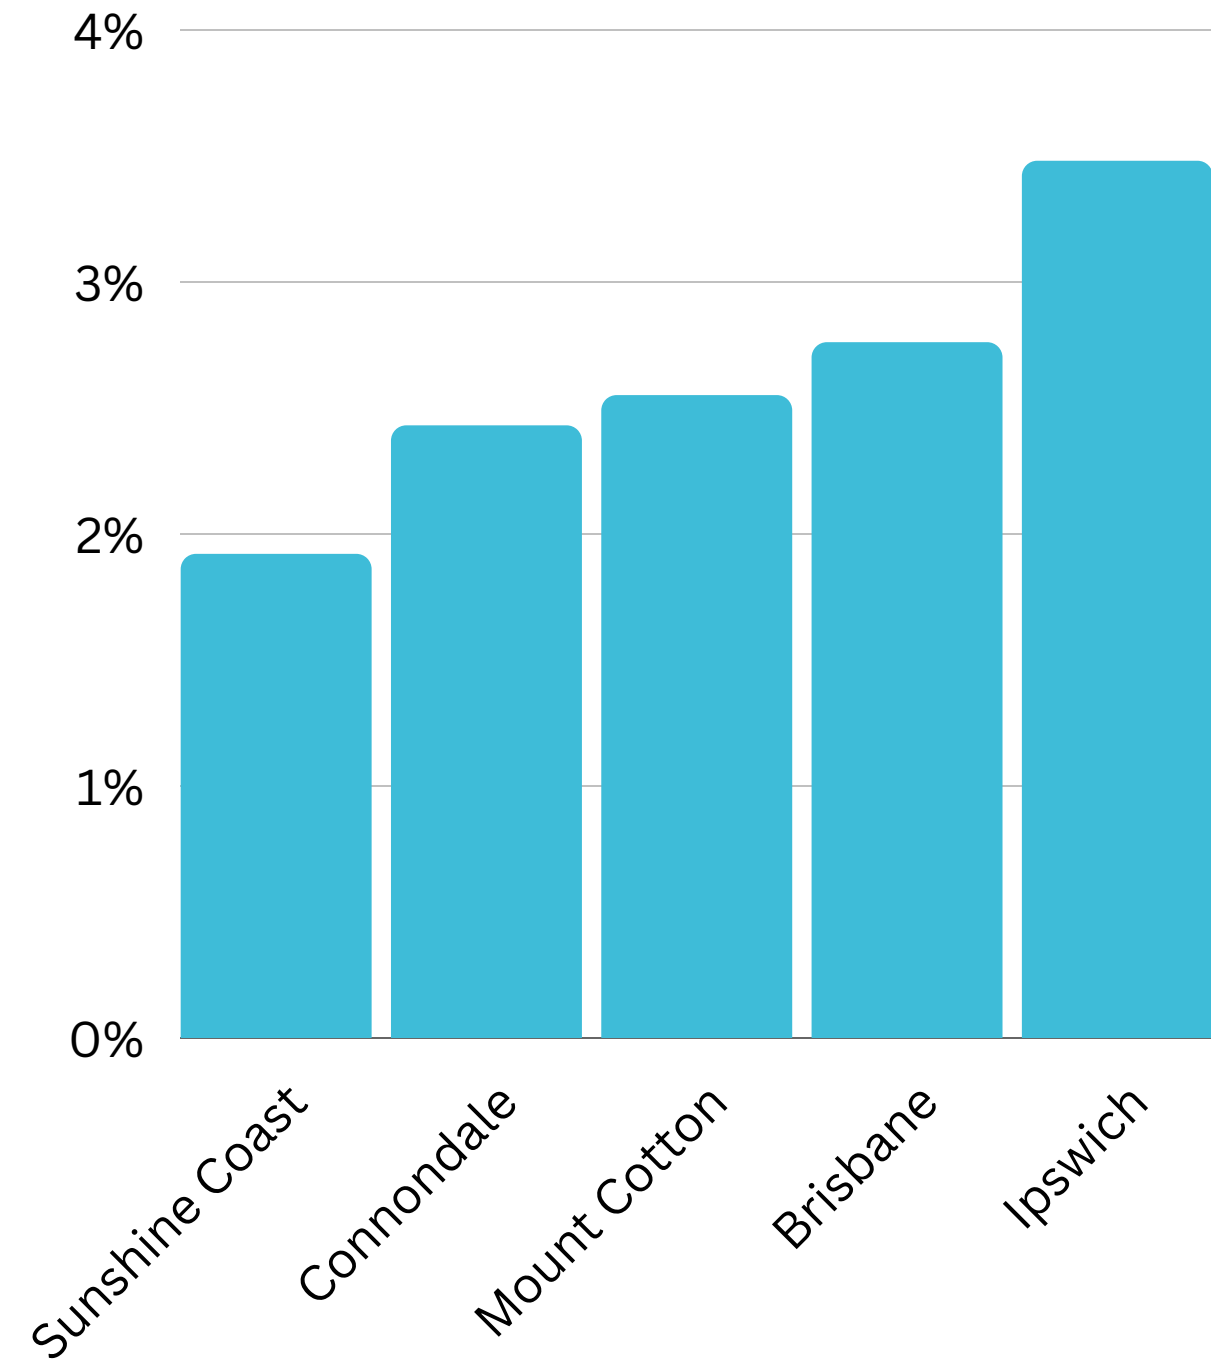

Top 5 postcodes to the Somerset Region (July 2023)