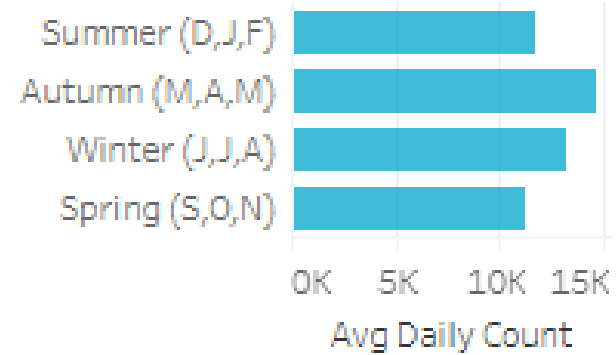

Somerset Insights and Data Report
July 2023

Visitation Overview - July 2023

Origin State

Helix Community

Origin Postcode

Origin Category

Helix Persona

Season

Visitation Origins

Origin State

Origin Category

58% of visitors to the Somerset Region during July 2023 are intrastate. **38%** are interstate, with **48%** of interstate arriving from **New South Wales**

Top 2 Helix Personas for Visitors

1 401 Home Improvers

Average age: 34 years

Average Household Income: \$97,000

Most live in metro and outer urban areas. Clustered across the Gold Coast and Northern Brisbane & City areas.