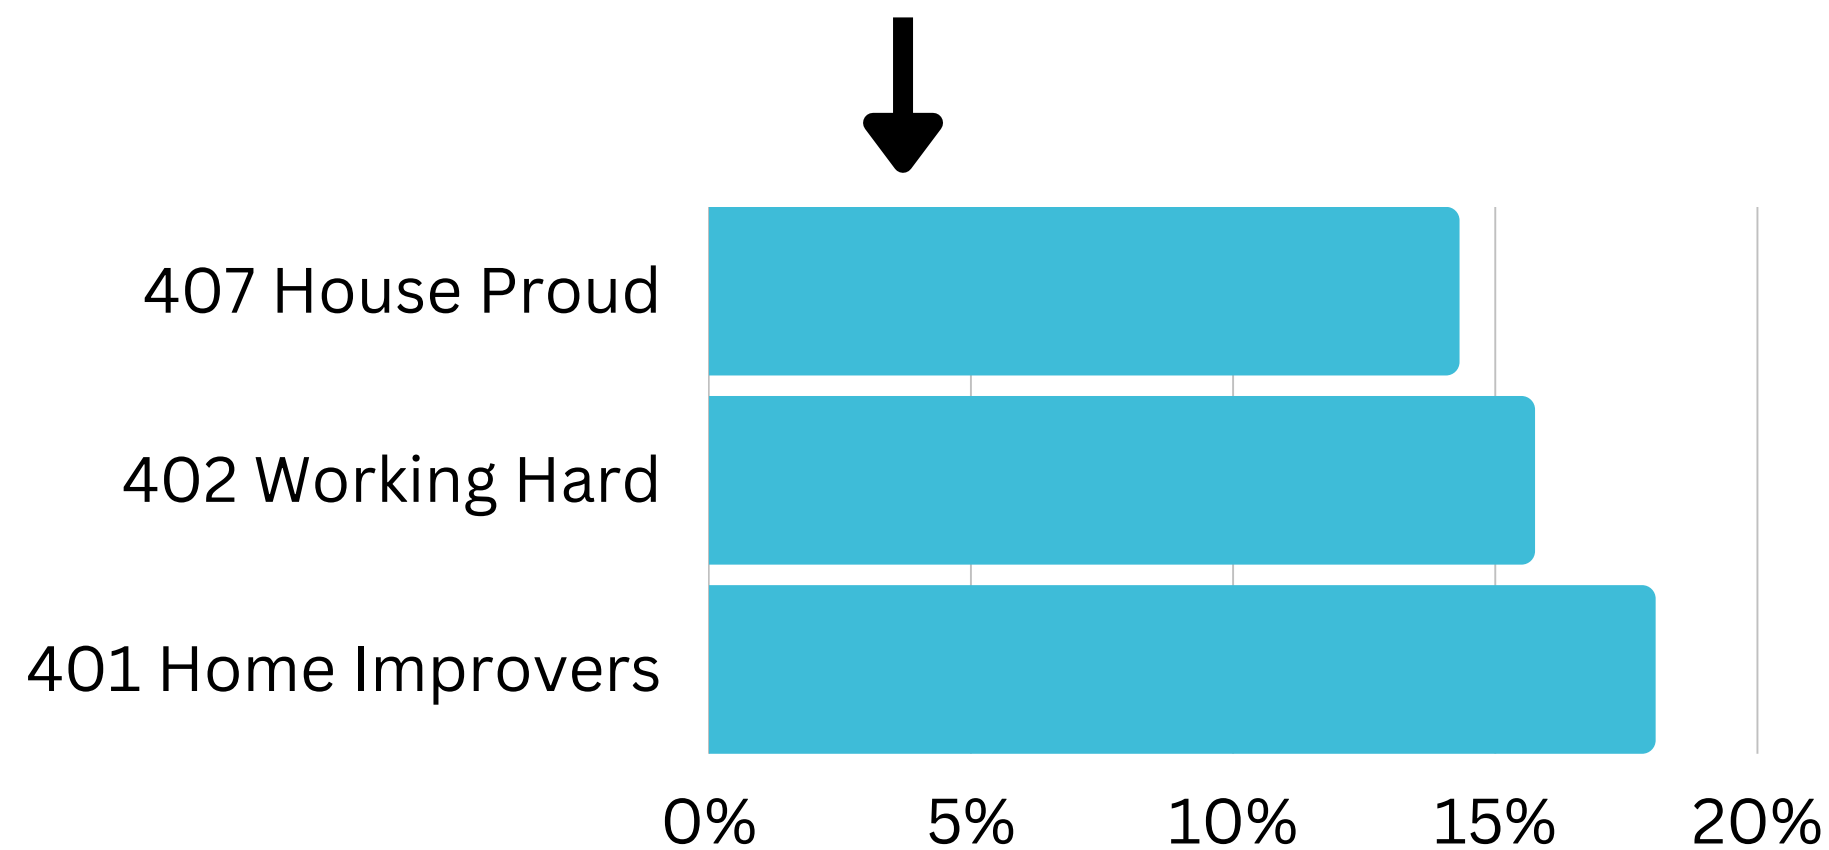

Visitation Origins

Origin State

Origin Category

58% of visitors to the Somerset Region during July 2023 are intrastate. **38%** are interstate, with **48%** of interstate arriving from **New South Wales**

Top 5 postcodes to the Somerset Region (July 2023)

Top Helix Communities and Personas

28% of the visitors recorded during **July 2023** are part of the **400 Hearth and Home** Helix Community.

Of that, **18%** are a **401 Home Improvers** Helix Persona and **15%** are **402 Working Hard**

Top 2 Helix Personas for Visitors

1 401 Home Improvers

Average age: 34 years

Average Household Income: \$97,000

Most live in metro and outer urban areas. Clustered across the Gold Coast and Northern Brisbane & City areas.