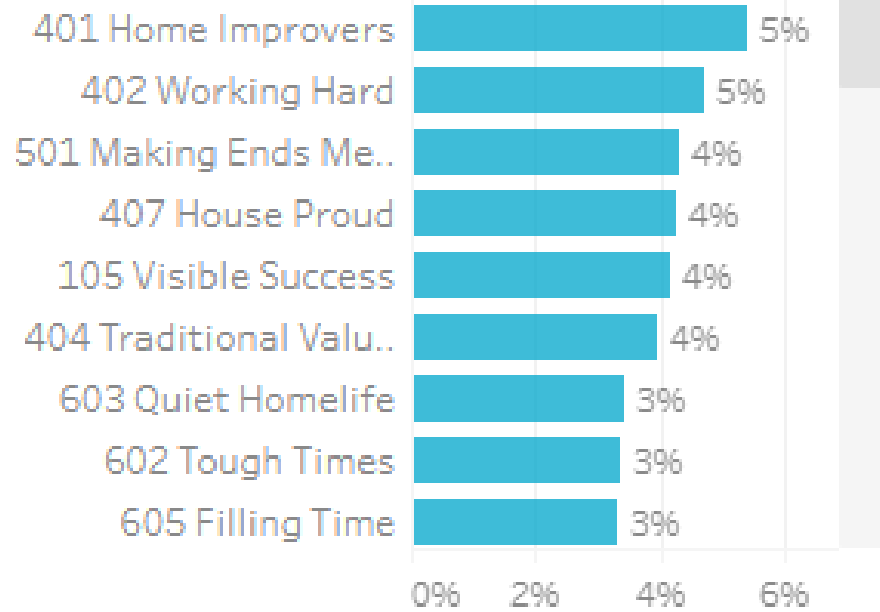

Origin Category

Helix Persona