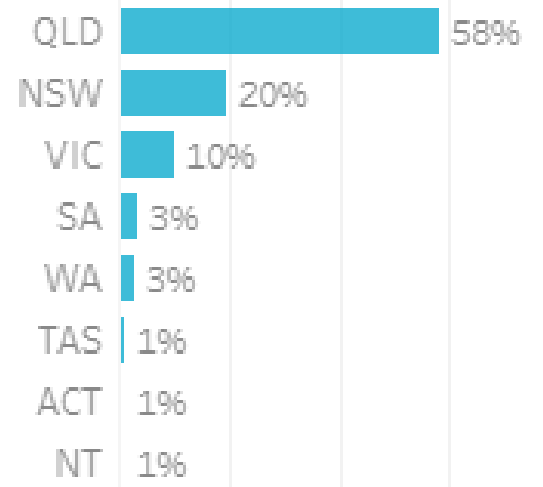

Somerset Insights and Data Report
July 2023

Visitation Overview - July 2023

Origin State

Helix Community

Origin Postcode

Origin Category

Helix Persona

Season

Visitation Origins

Origin State

Origin Category

58% of visitors to the Somerset Region during July 2023 are intrastate. **38%** are interstate, with **48%** of interstate arriving from **New South Wales**