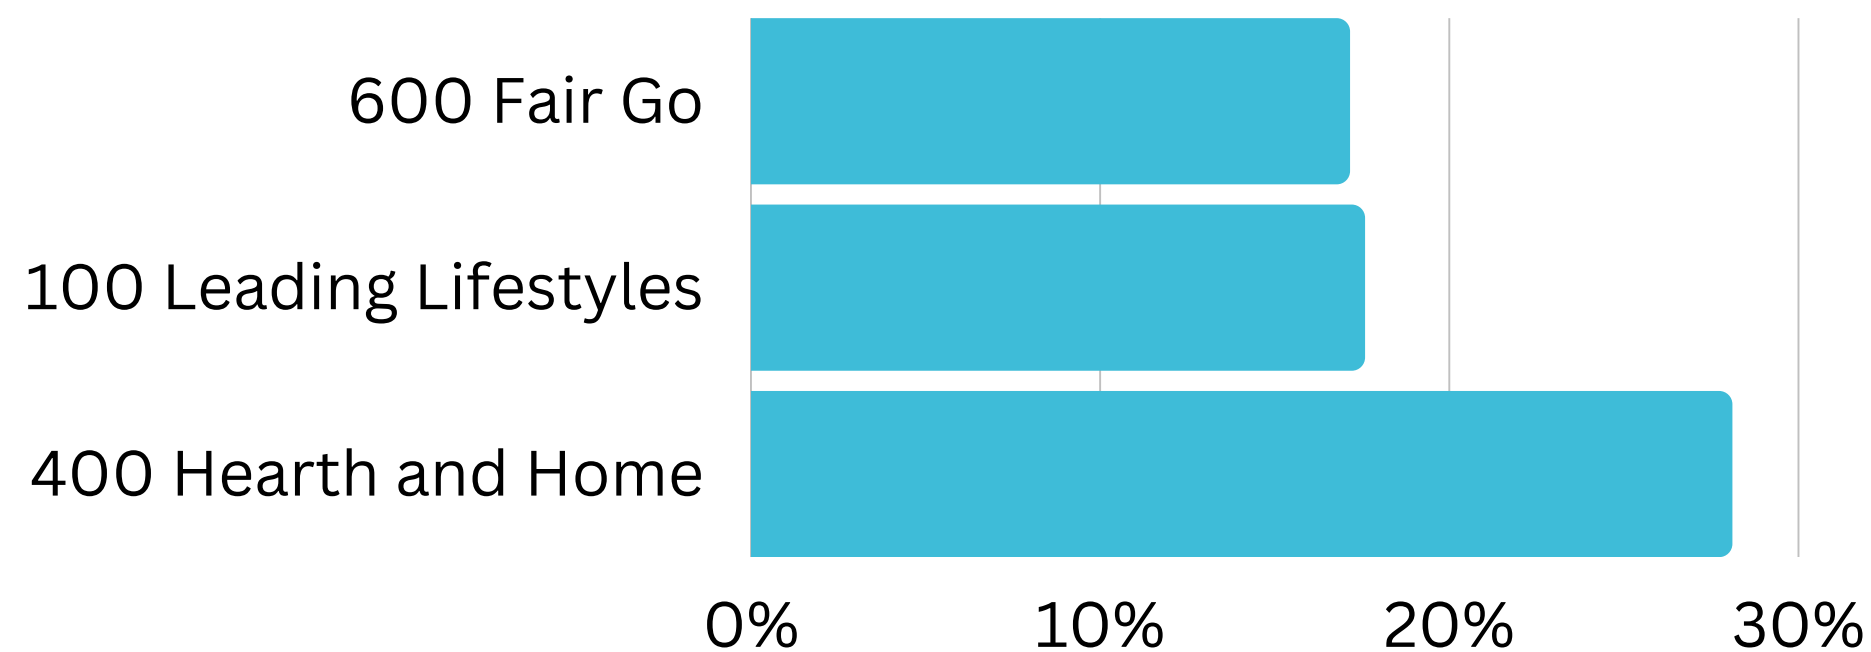

Top Helix Communities and Personas

28% of the visitors recorded during **July 2023** are part of the **400 Hearth and Home** Helix Community.