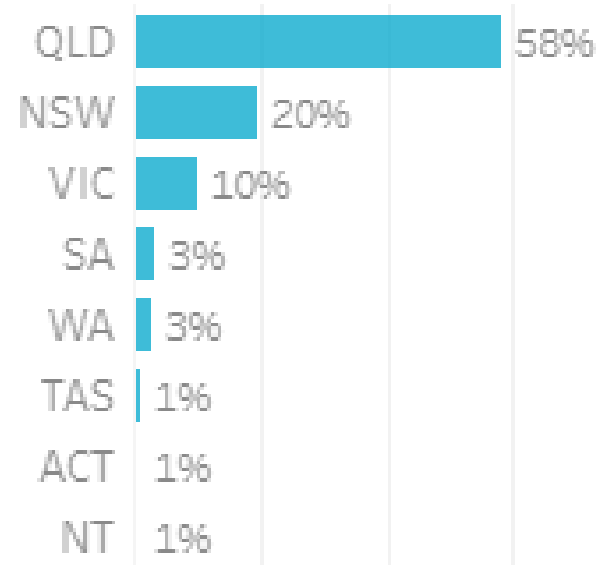

Somerset Insights and Data Report
July 2023

Visitation Overview - July 2023

Origin State

Helix Community

Origin Postcode

Origin Category

Helix Persona

Season

Visitation Origins

Origin State

Origin Category

58% of visitors to the Somerset Region during July 2023 are intrastate. **38%** are interstate, with **48%** of interstate arriving from **New South Wales**