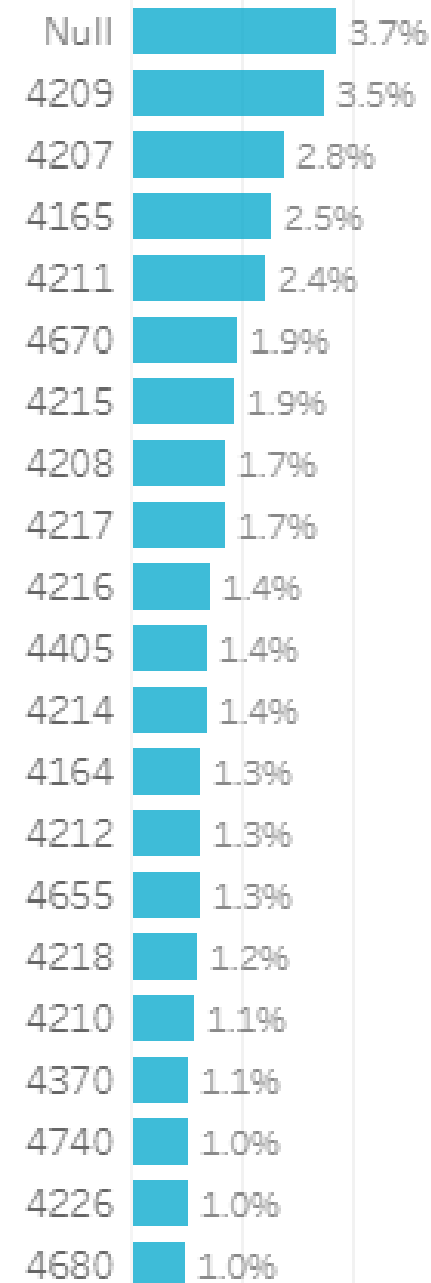

Somerset Insights and Data Report
July 2023

Visitation Overview - July 2023

Origin State

Helix Community

Origin Postcode

Origin Category

Helix Persona

Season

Visitation Origins

Origin State

Origin Category

58% of visitors to the Somerset Region during July 2023 are intrastate. **38%** are interstate, with **48%** of interstate arriving from **New South Wales**