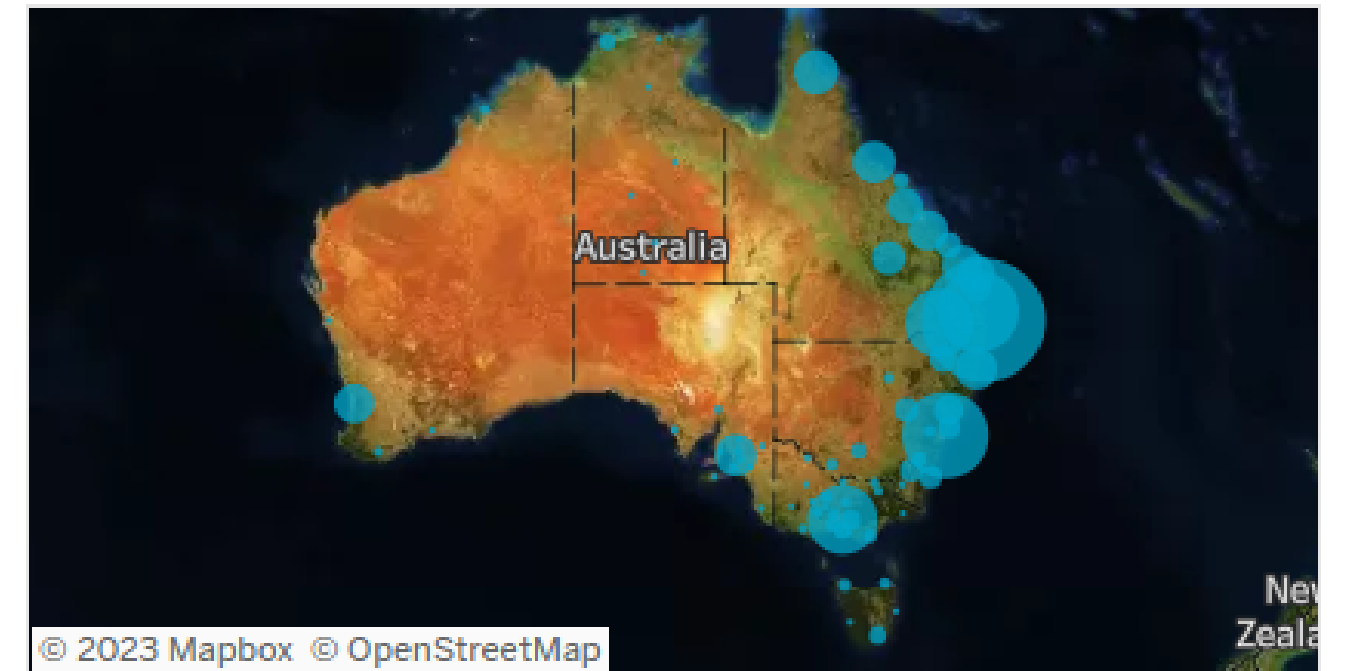

Somerset Insights and Data Report
July 2023

Visitation Overview - July 2023

Origin State

Helix Community

Origin Postcode

Origin Category

Helix Persona

Season

Visitation Origins

Origin State

Origin Category

58% of visitors to the Somerset Region during July 2023 are intrastate. **38%** are interstate, with **48%** of interstate arriving from **New South Wales**

Top 5 postcodes to the Somerset Region (July 2023)

Top Helix Communities and Personas

28% of the visitors recorded during **July 2023** are part of the **400 Hearth and Home** Helix Community.

Of that, **18%** are a **401 Home Improvers** Helix Persona and **15%** are **402 Working Hard**