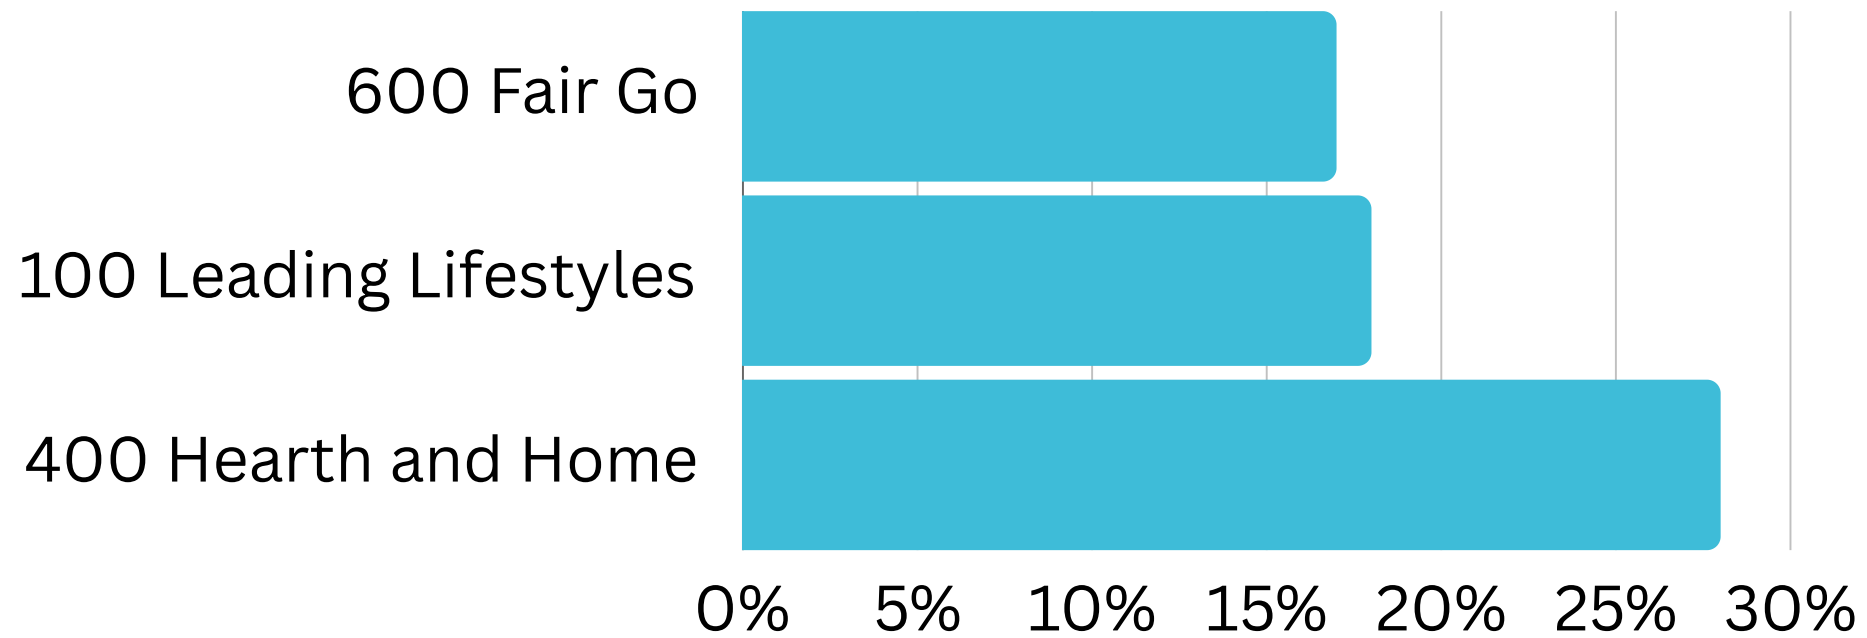

Top Helix Communities and Personas

28% of the visitors recorded during **October 2023** are part of the **400 Hearth and Home** Helix Community.