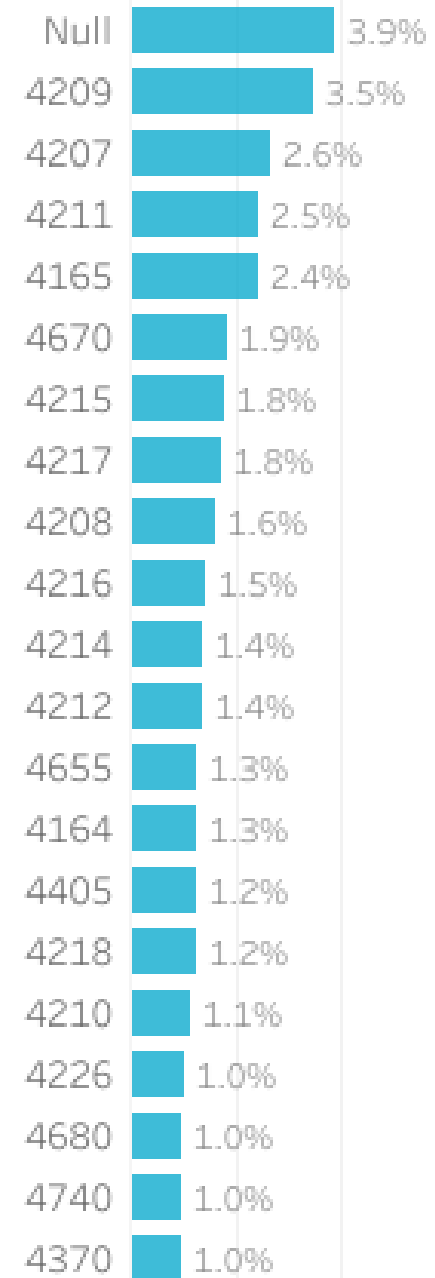

Somerset Insights and Data Report
October 2023

Visitation Overview - October 2023

Origin State

Helix Community

Origin Postcode

Origin Category

Helix Persona

Season

Visitation Origins

Origin State

Origin Category

57% of visitors to the Somerset Region during October 2023 are intrastate. **39%** are interstate, with **54%** of interstate arriving from **New South Wales**