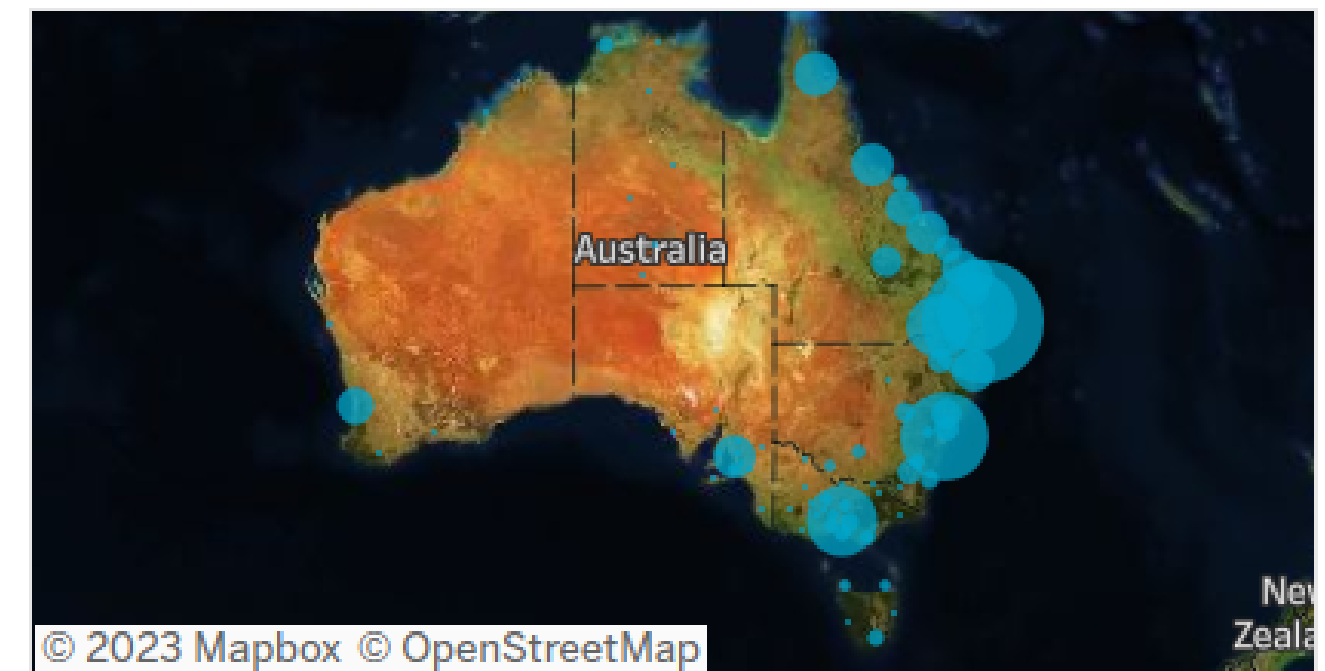

Somerset Insights and Data Report
October 2023

Visitation Overview - October 2023

Origin State

Helix Community

Origin Postcode

Origin Category

Helix Persona

Season

Visitation Origins

Origin State

Origin Category

57% of visitors to the Somerset Region during October 2023 are intrastate. **39%** are interstate, with **54%** of interstate arriving from **New South Wales**

Top 5 postcodes to the Somerset Region (October 2023)

Top Helix Communities and Personas

28% of the visitors recorded during **October 2023** are part of the **400 Hearth and Home** Helix Community.

Of that, **18%** are a **401 Home Improvers** Helix Persona and **16%** are **402 Working Hard**