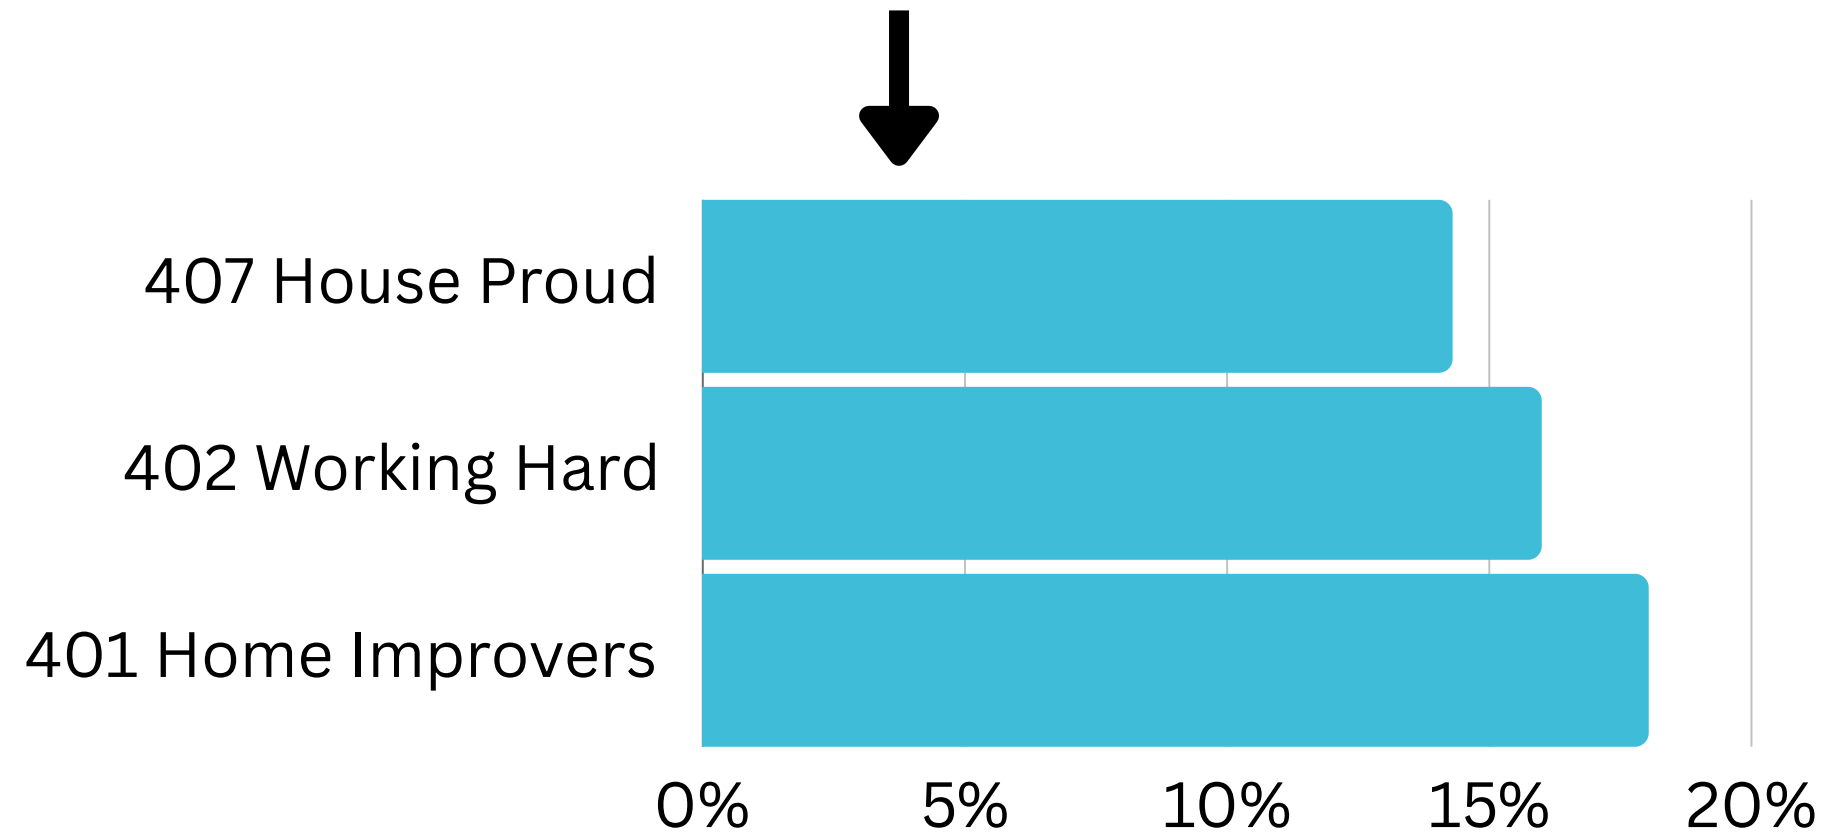

Visitation Origins

Origin State

Origin Category

57% of visitors to the Somerset Region during October 2023 are intrastate. **39%** are interstate, with **54%** of interstate arriving from **New South Wales**

Top 5 postcodes to the Somerset Region (October 2023)

Top Helix Communities and Personas

28% of the visitors recorded during **October 2023** are part of the **400 Hearth and Home** Helix Community.

Of that, **18%** are a **401 Home Improvers** Helix Persona and **16%** are **402 Working Hard**

Top 2 Helix Personas for Visitors

1 401 Home Improvers

Average age: 34 years

Average Household Income: \$97,000

Most live in metro and outer urban areas. Clustered across the Gold Coast and Northern Brisbane & City areas.