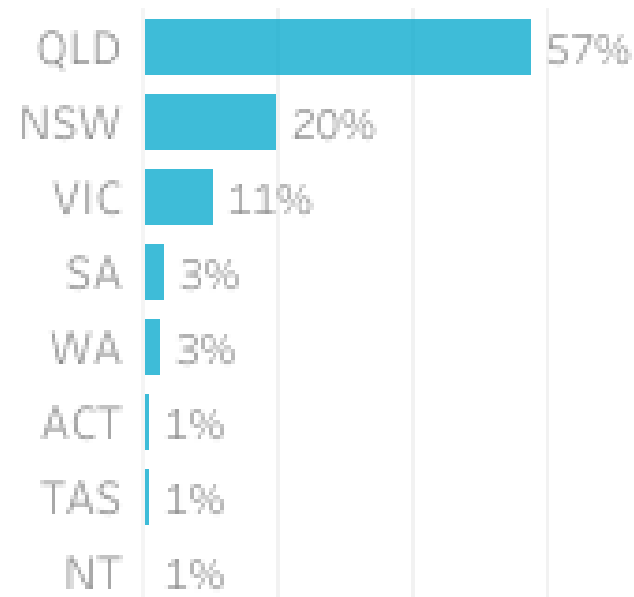

Somerset Insights and Data Report
October 2023

Visitation Overview - October 2023

Origin State

Helix Community

Origin Postcode

Origin Category

Helix Persona

Season

Visitation Origins

Origin State

Origin Category

57% of visitors to the Somerset Region during October 2023 are intrastate. **39%** are interstate, with **54%** of interstate arriving from **New South Wales**