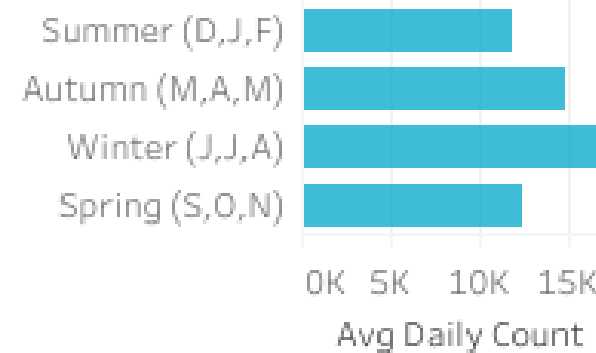

Somerset Insights and Data Report
October 2023

Visitation Overview - October 2023

Origin State

Helix Community

Origin Postcode

Origin Category

Helix Persona

Season

Visitation Origins

Origin State

Origin Category

57% of visitors to the Somerset Region during October 2023 are intrastate. **39%** are interstate, with **54%** of interstate arriving from **New South Wales**

Top 2 Helix Personas for Visitors

1 401 Home Improvers

Average age: 34 years

Average Household Income: \$97,000

Most live in metro and outer urban areas. Clustered across the Gold Coast and Northern Brisbane & City areas.