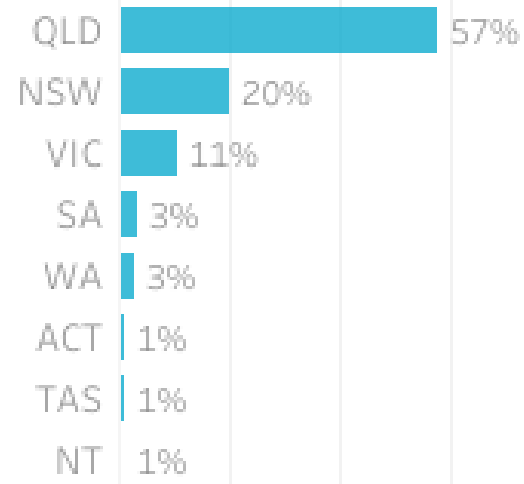

Somerset Insights and Data Report
October 2023

Visitation Overview - October 2023

Origin State

Helix Community

Origin Postcode

Origin Category

Helix Persona

Season

Visitation Origins

Origin State

Origin Category

57% of visitors to the Somerset Region during October 2023 are intrastate. **39%** are interstate, with **54%** of interstate arriving from **New South Wales**