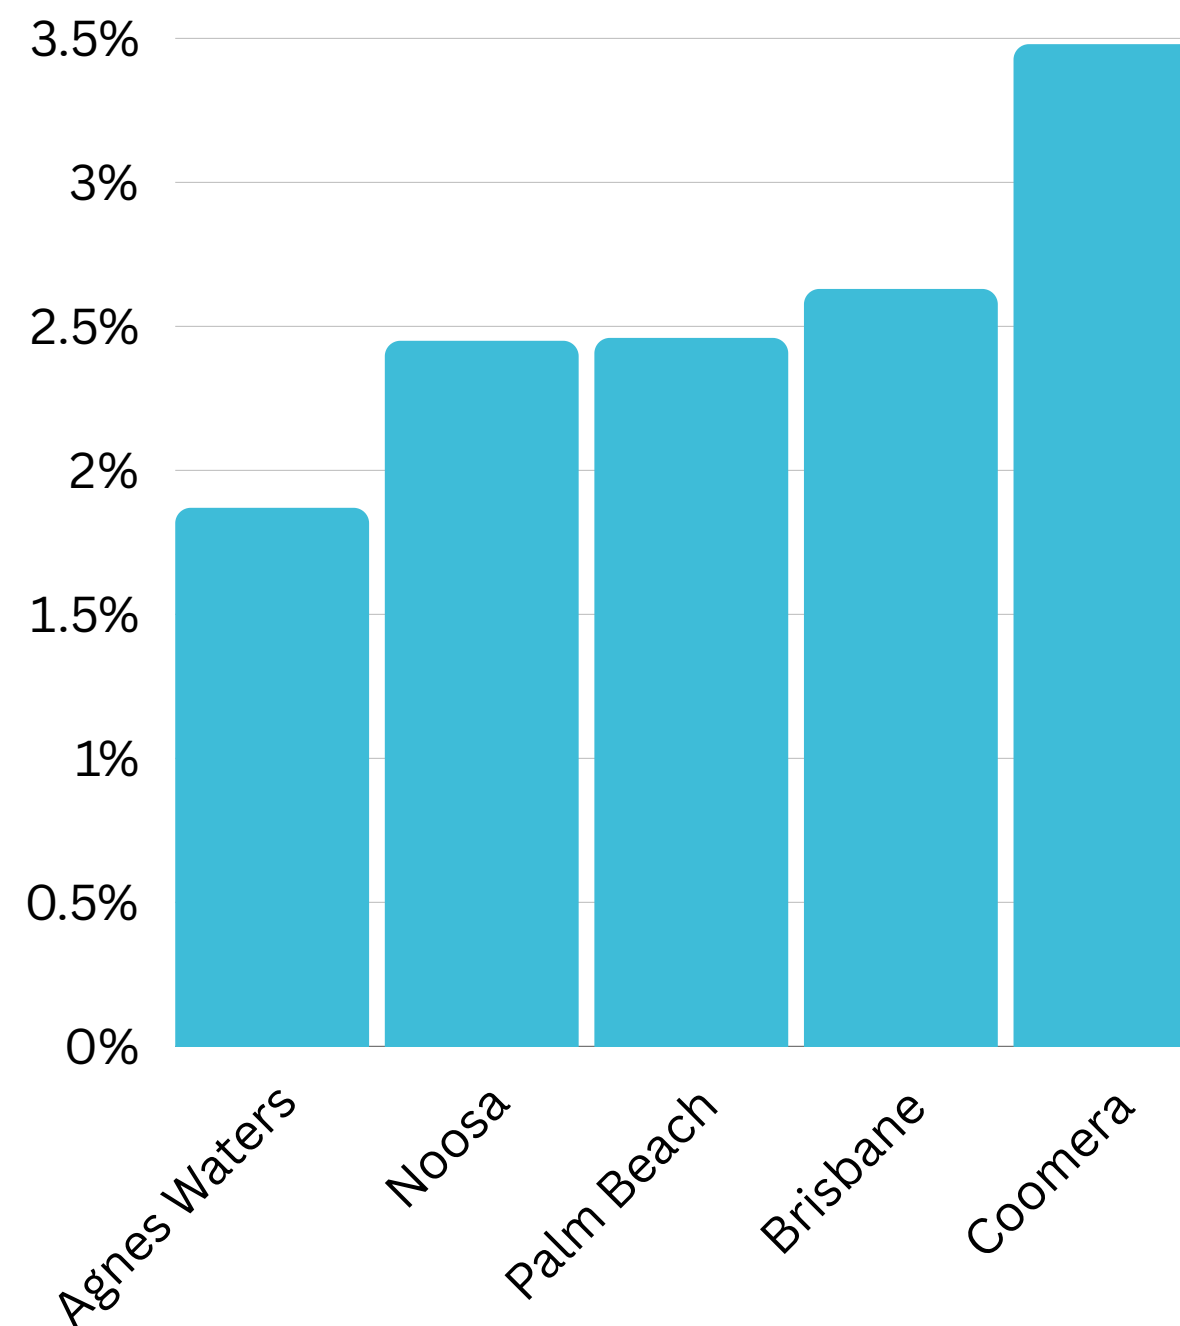

Visitation Origins

Origin State

Origin Category

57% of visitors to the Somerset Region during October 2023 are intrastate. **39%** are interstate, with **54%** of interstate arriving from **New South Wales**

Top 5 postcodes to the Somerset Region (October 2023)

Top Helix Communities and Personas

28% of the visitors recorded during **October 2023** are part of the **400 Hearth and Home** Helix Community.

Of that, **18%** are a **401 Home Improvers** Helix Persona and **16%** are **402 Working Hard**

Top 2 Helix Personas for Visitors

1 401 Home Improvers

Average age: 34 years

Average Household Income: \$97,000

Most live in metro and outer urban areas. Clustered across the Gold Coast and Northern Brisbane & City areas.