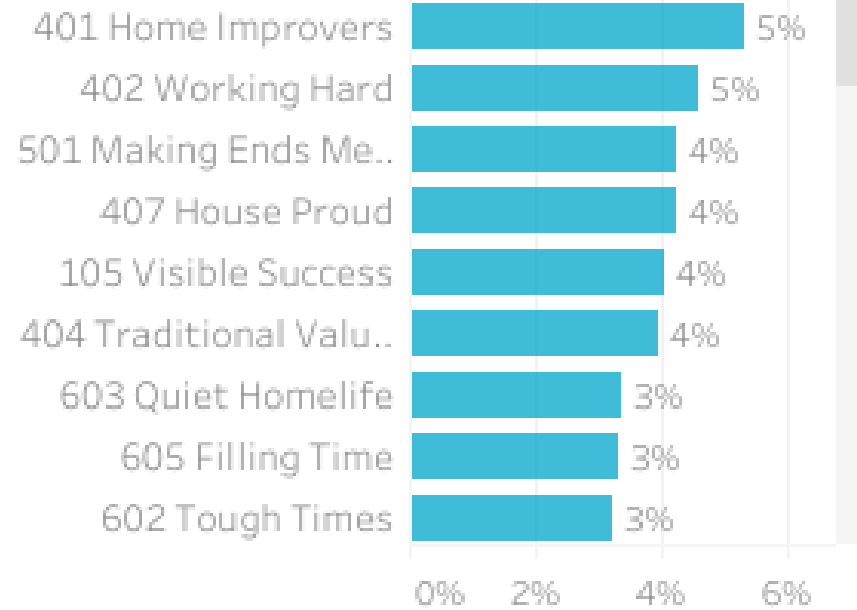

Origin Category

Helix Persona