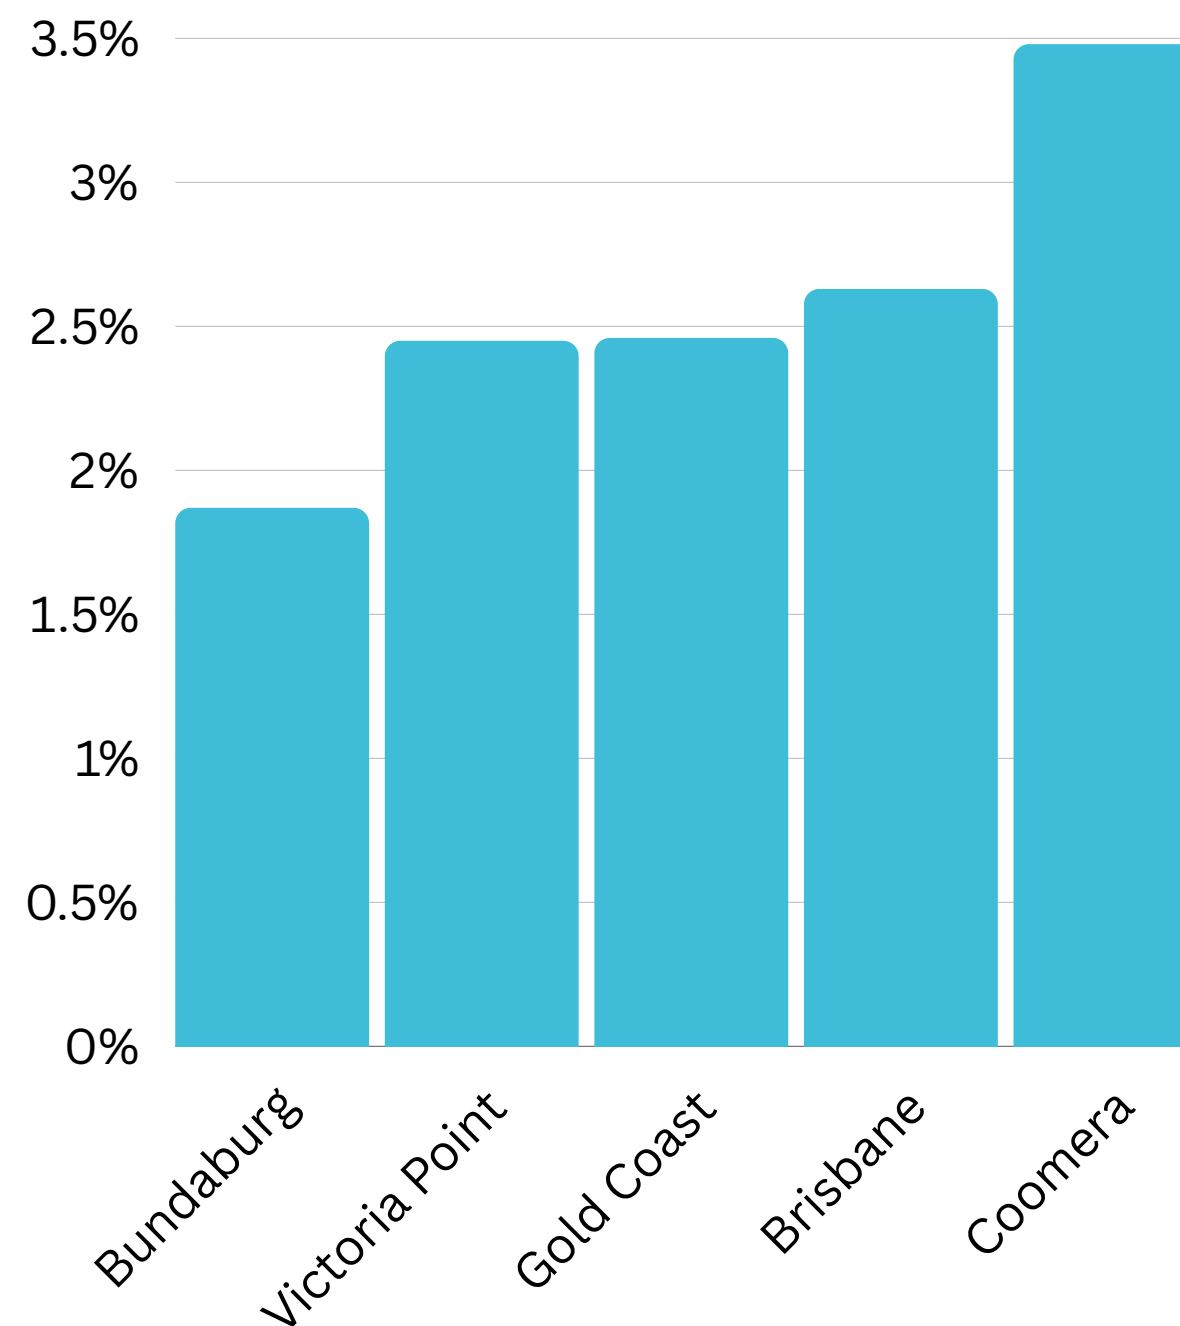

# Visitation Origins

## Origin State

## Origin Category

**57%** of visitors to the Somerset Region during September 2023 are intrastate. **39%** are interstate, with **51%** of interstate arriving from **New South Wales**

## Top 5 postcodes to the Somerset Region (September 2023)