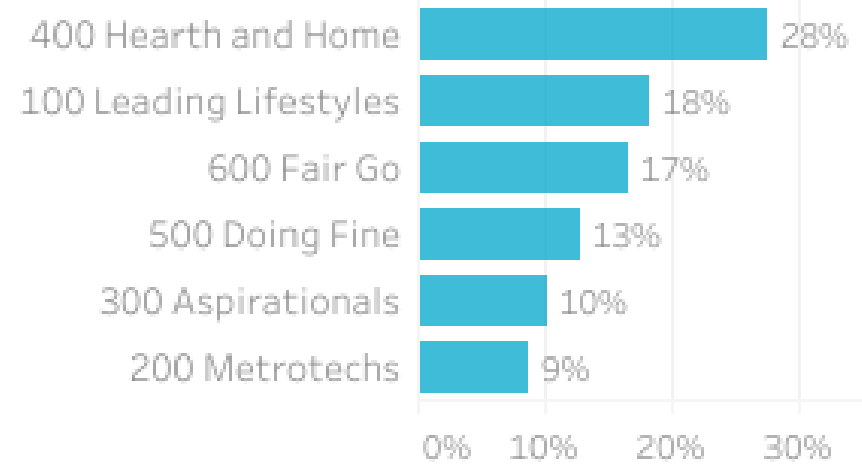

Helix Community