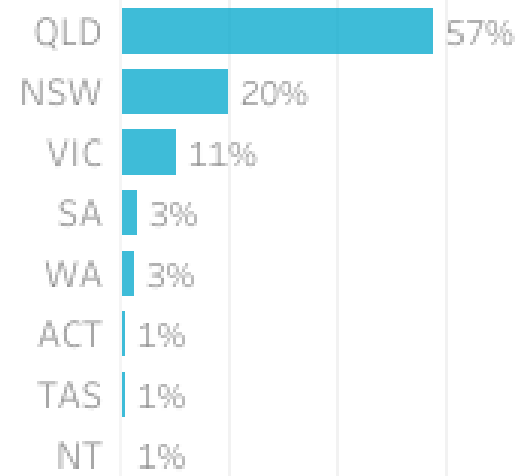

Visitation Overview - September 2023

Origin State