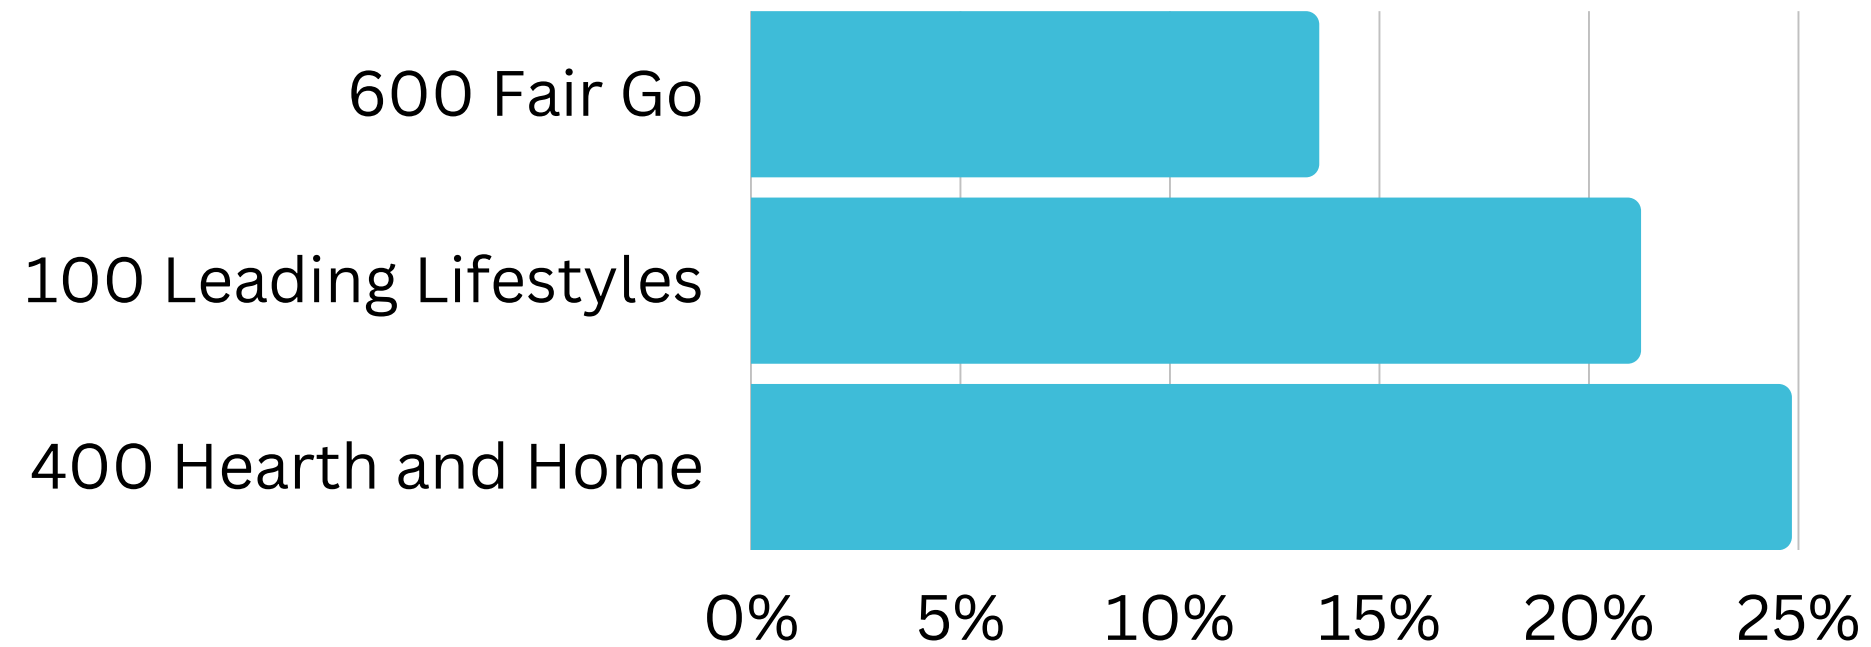

Top Helix Communities and Personas

24% of the visitors recorded during **July 2023** are part of the **400 Hearth and Home** Helix Community.