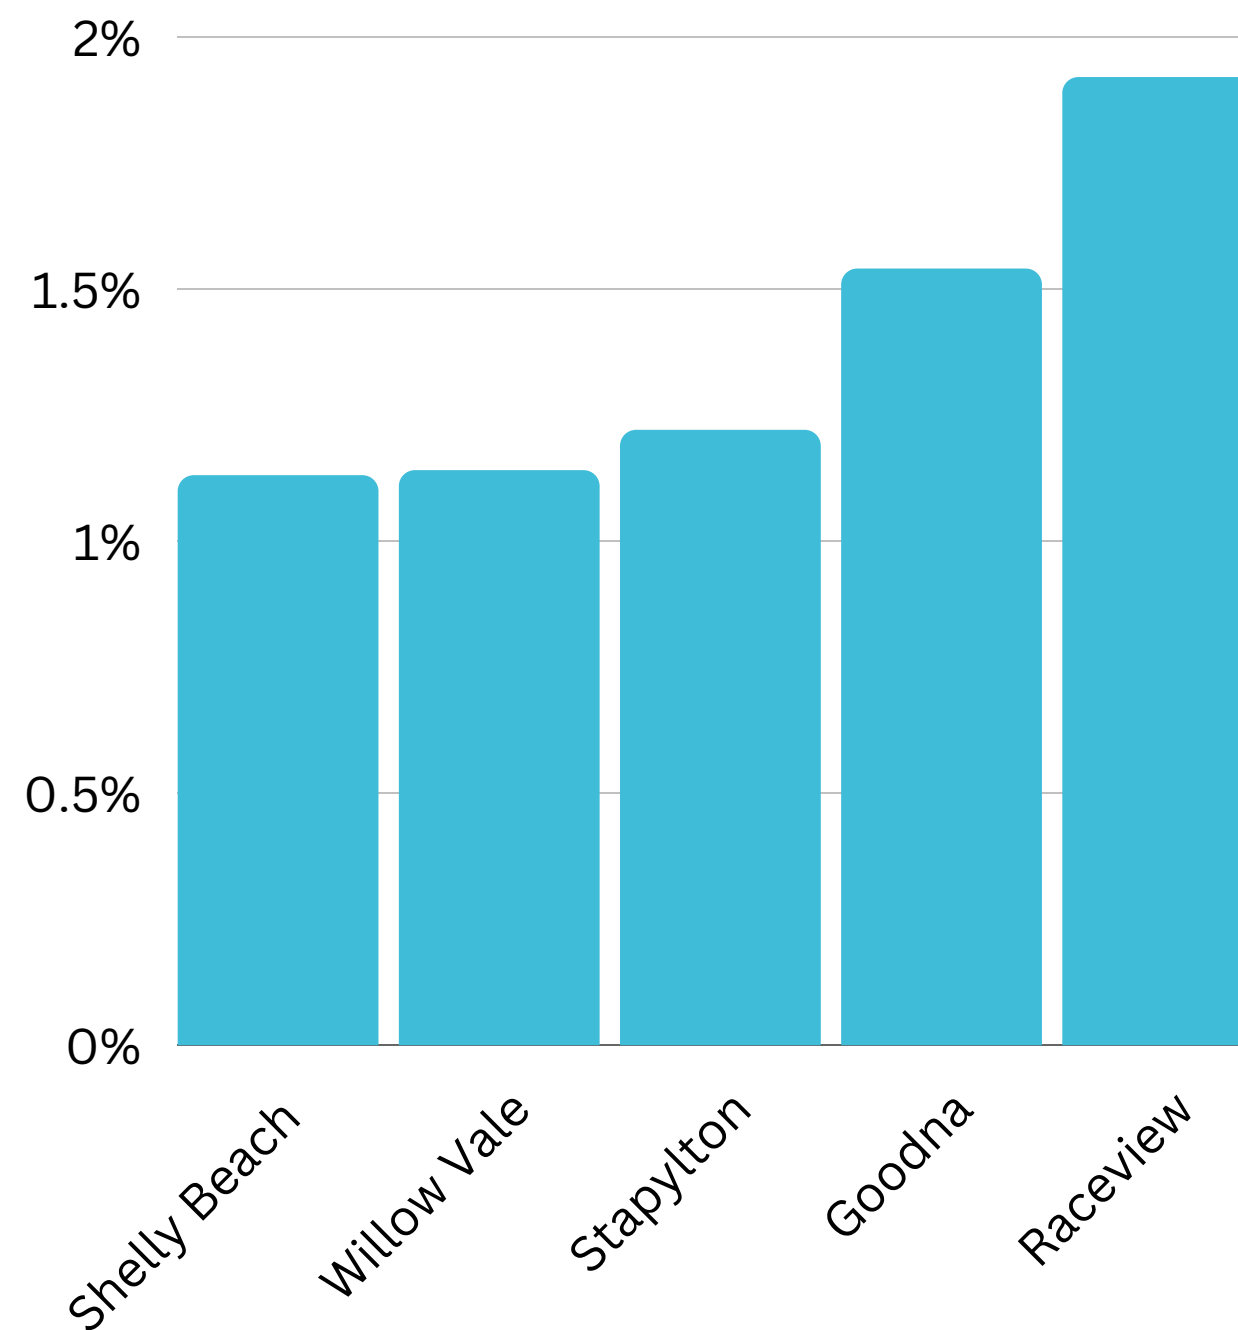

Season

Visitation Origins

Origin State

Origin Category

76% of visitors to the Toowoomba Region during July 2023 are intrastate. **20%** are interstate, with **54%** arriving from **New South Wales**

Top 5 postcodes to the Toowoomba Region (July 2023)

Top 2 Helix Personas for Visitors

1 402 Working Hard

Average age: 38 years

Average Household Income: \$109,000

More than half live in metro areas. Clustered across Brisbane, the Gold Coast, and coastal areas in Queensland.