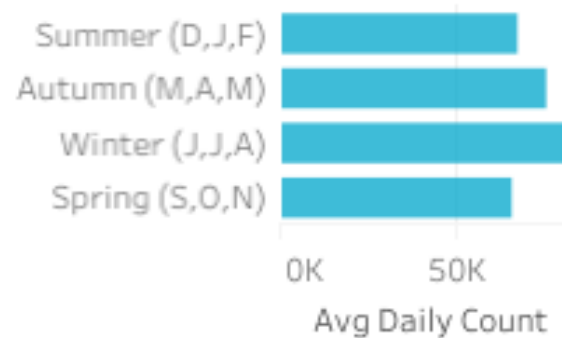

Toowoomba Insights and Data Report July 2023

 Southern
Queensland Country

Visitation Overview - July 2023

Origin State

Helix Community

Origin Postcode

Origin Category

Helix Persona

Season

Visitation Origins

Origin State

Origin Category

76% of visitors to the Toowoomba Region during July 2023 are intrastate. **20%** are interstate, with **54%** arriving from **New South Wales**

Top 5 postcodes to the Toowoomba Region (July 2023)