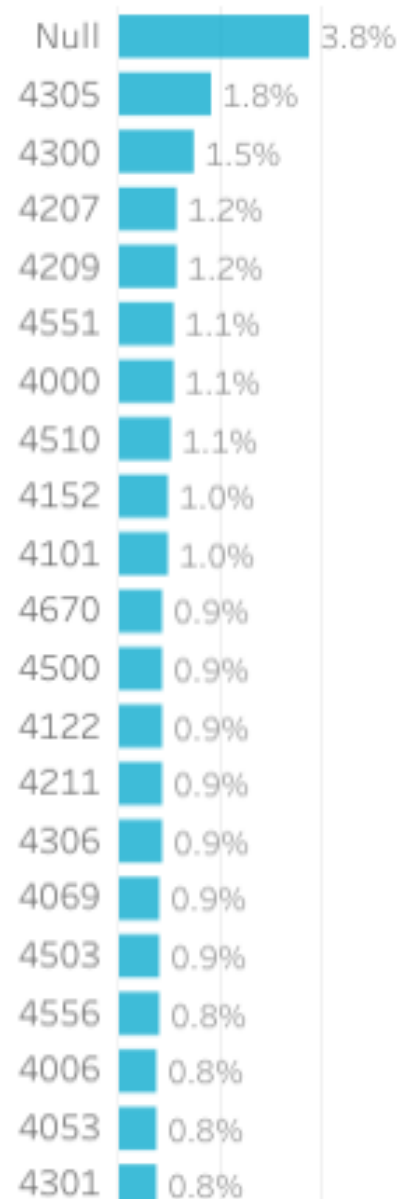

Toowoomba Insights and Data Report July 2023

 Southern
Queensland Country

Visitation Overview - July 2023

Origin State

Helix Community

Origin Postcode

Origin Category

Helix Persona

Season

Visitation Origins

Origin State

Origin Category

76% of visitors to the Toowoomba Region during July 2023 are intrastate. **20%** are interstate, with **54%** arriving from **New South Wales**

Top 5 postcodes to the Toowoomba Region (July 2023)