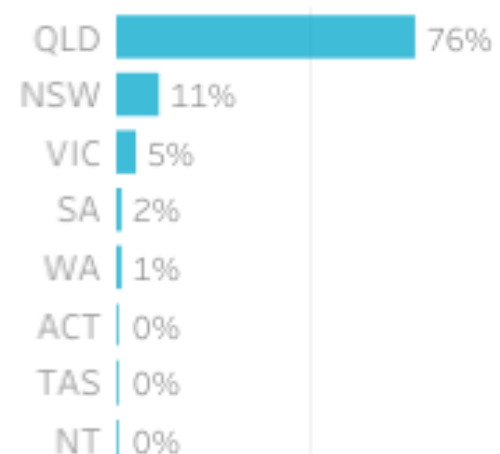

Toowoomba Insights and Data Report July 2023

 Southern
Queensland Country

Visitation Overview - July 2023

Origin State

Helix Community

Origin Postcode

Origin Category

Helix Persona

Season

Visitation Origins

Origin State

Origin Category

76% of visitors to the Toowoomba Region during July 2023 are intrastate. **20%** are interstate, with **54%** arriving from **New South Wales**

Top 5 postcodes to the Toowoomba Region (July 2023)