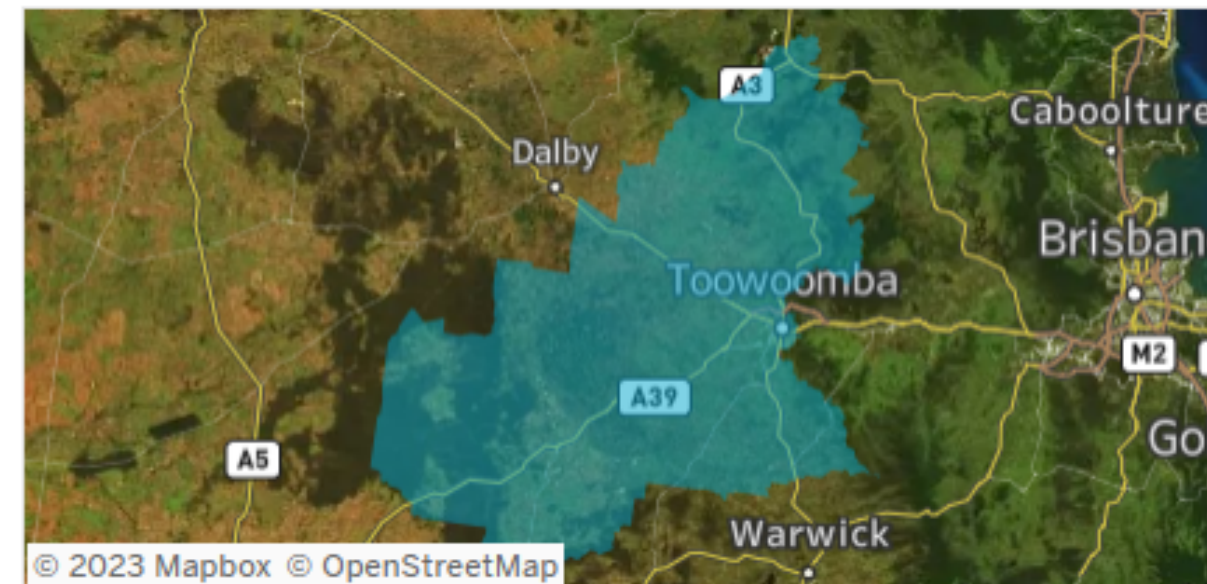

Toowoomba Insights and Data Report July 2023

 Southern
Queensland Country

Visitation Overview - July 2023

Origin State

Helix Community

Origin Postcode

Origin Category

Helix Persona

Season

Visitation Origins

Origin State

Origin Category

76% of visitors to the Toowoomba Region during July 2023 are intrastate. **20%** are interstate, with **54%** arriving from **New South Wales**

Top 5 postcodes to the Toowoomba Region (July 2023)