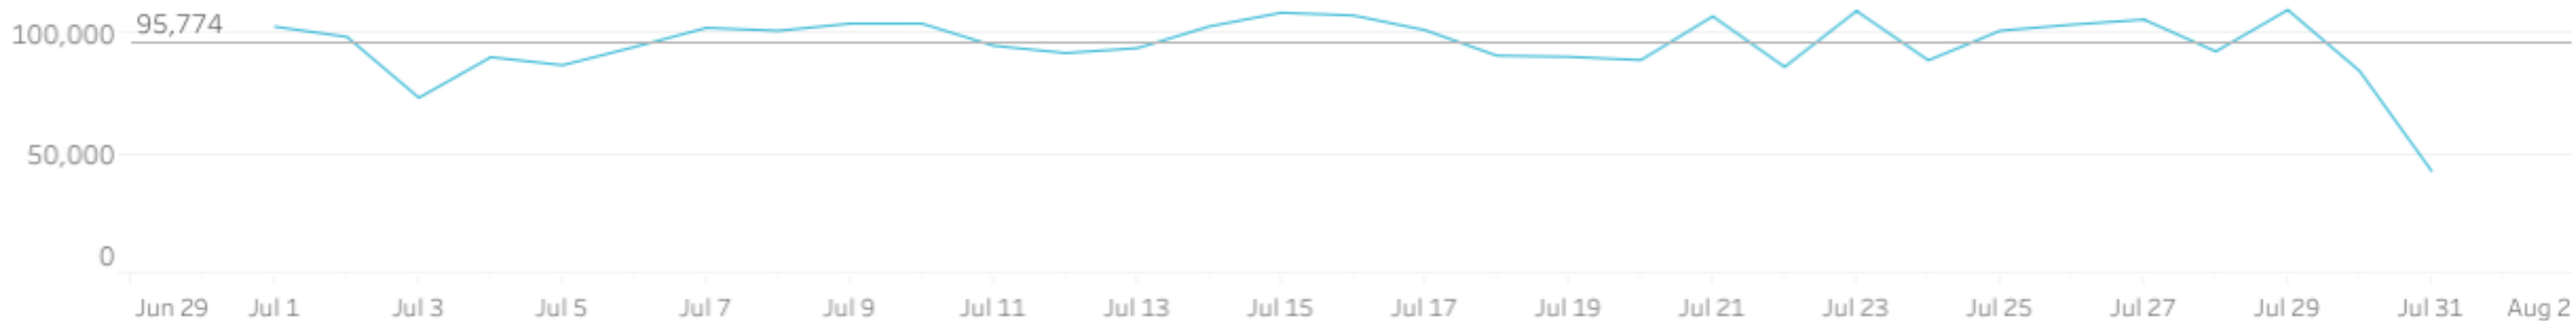

Season

Visitation Origins

Origin State

Origin Category

76% of visitors to the Toowoomba Region during July 2023 are intrastate. **20%** are interstate, with **54%** arriving from **New South Wales**

Top 5 postcodes to the Toowoomba Region (July 2023)