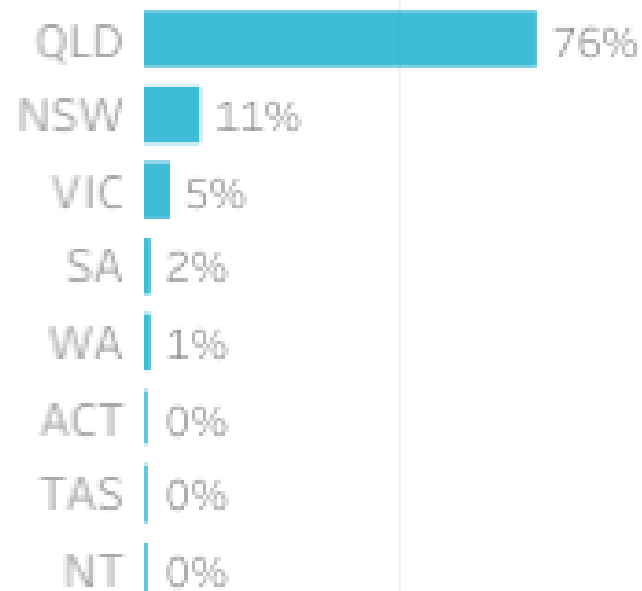

Toowoomba Insights and Data Report July 2023

 Southern
Queensland Country

Visitation Overview - July 2023

Origin State

Helix Community

Origin Postcode

Origin Category

Helix Persona

Season

Visitation Origins

Origin State

Origin Category

76% of visitors to the Toowoomba Region during July 2023 are intrastate. **20%** are interstate, with **54%** arriving from **New South Wales**

Top 5 postcodes to the Toowoomba Region (July 2023)