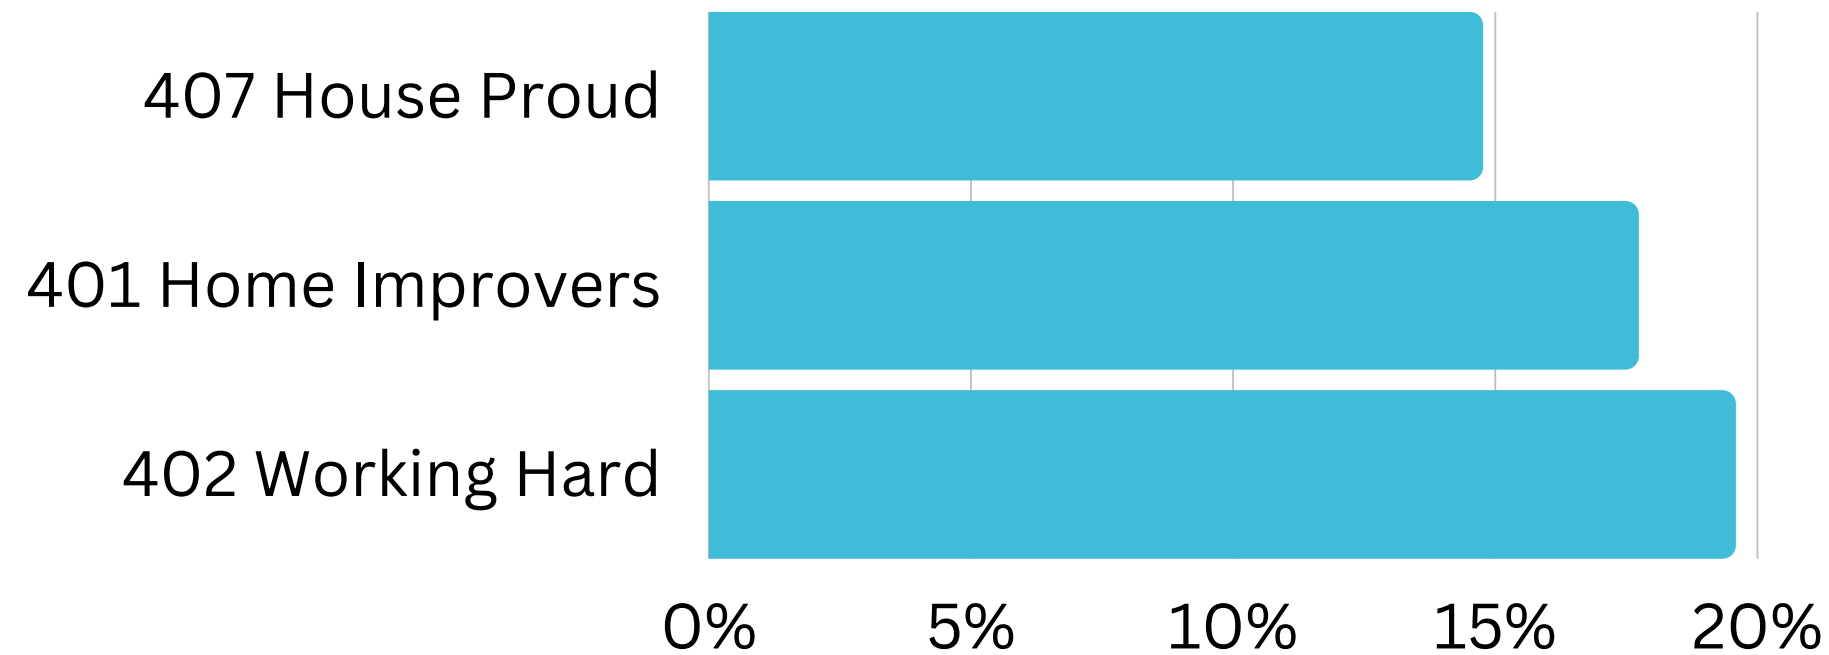

Of that, **19%** are a **402 Working Hard** Helix Persona and **17%** are **401 Home Improvers**.