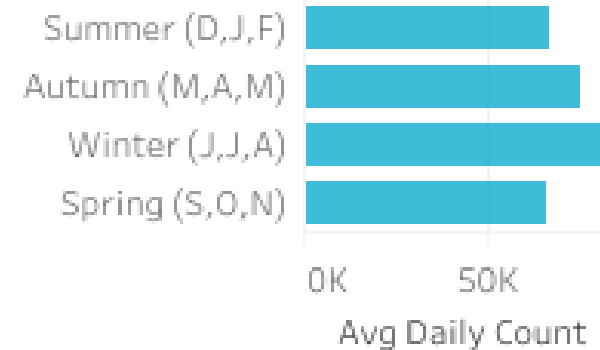

Toowoomba Insights and Data Report
October 2023

Visitation Overview - October 2023

Origin State

Helix Community

Origin Postcode

Origin Category

Helix Persona

Season

Visitation Origins

Origin State

Origin Category

77% of visitors to the Toowoomba Region during October 2023 are intrastate. **20%** are interstate, with **53%** arriving from **New South Wales**

Top 5 postcodes to the Toowoomba Region (October 2023)

Top 2 Helix Personas for Visitors

1 402 Working Hard

Average age: 38 years

Average Household Income: \$109,000

More than half live in metro areas. Clustered across Brisbane, the Gold Coast, and coastal areas in Queensland.