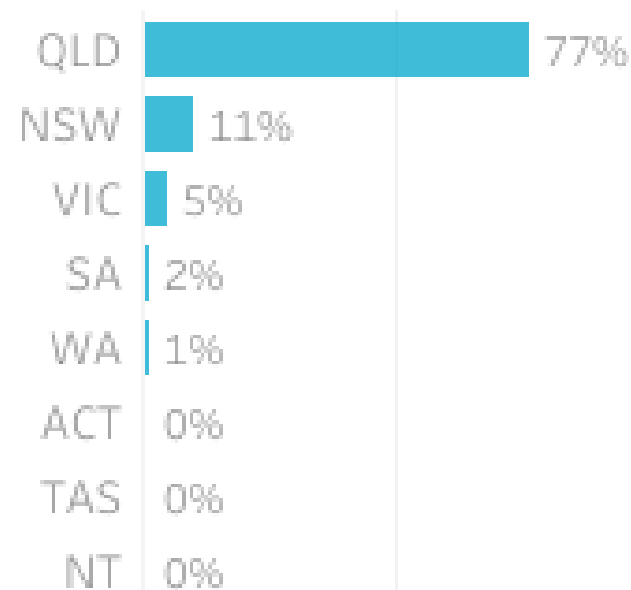

Toowoomba Insights and Data Report
October 2023

Visitation Overview - October 2023

Origin State

Helix Community

Origin Postcode

Origin Category

Helix Persona

Season

Visitation Origins

Origin State

Origin Category

77% of visitors to the Toowoomba Region during October 2023 are intrastate. **20%** are interstate, with **53%** arriving from **New South Wales**

Top 5 postcodes to the Toowoomba Region (October 2023)