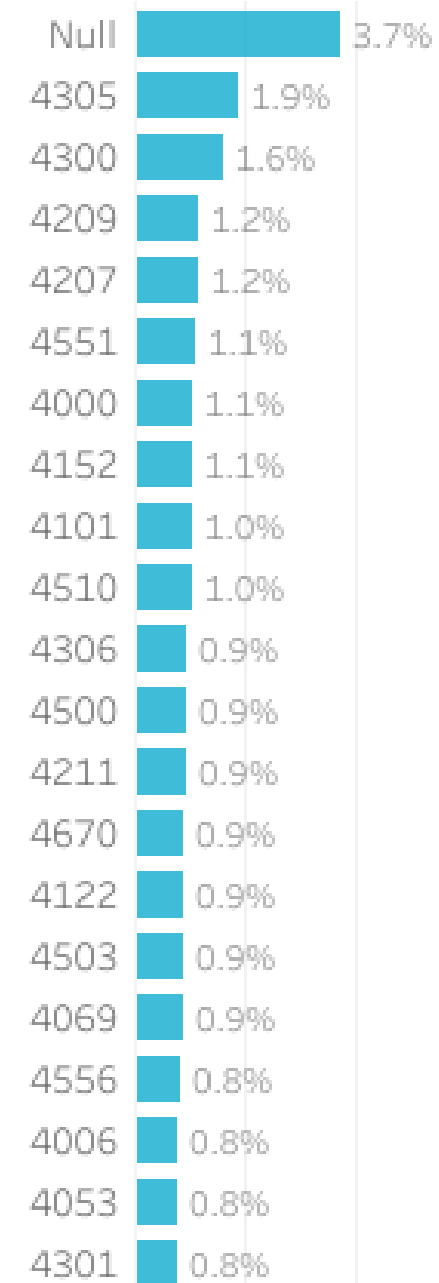

Toowoomba Insights and Data Report
October 2023

Visitation Overview - October 2023

Origin State

Helix Community

Origin Postcode

Origin Category

Helix Persona

Season

Visitation Origins

Origin State

Origin Category

77% of visitors to the Toowoomba Region during October 2023 are intrastate. **20%** are interstate, with **53%** arriving from **New South Wales**

Top 5 postcodes to the Toowoomba Region (October 2023)