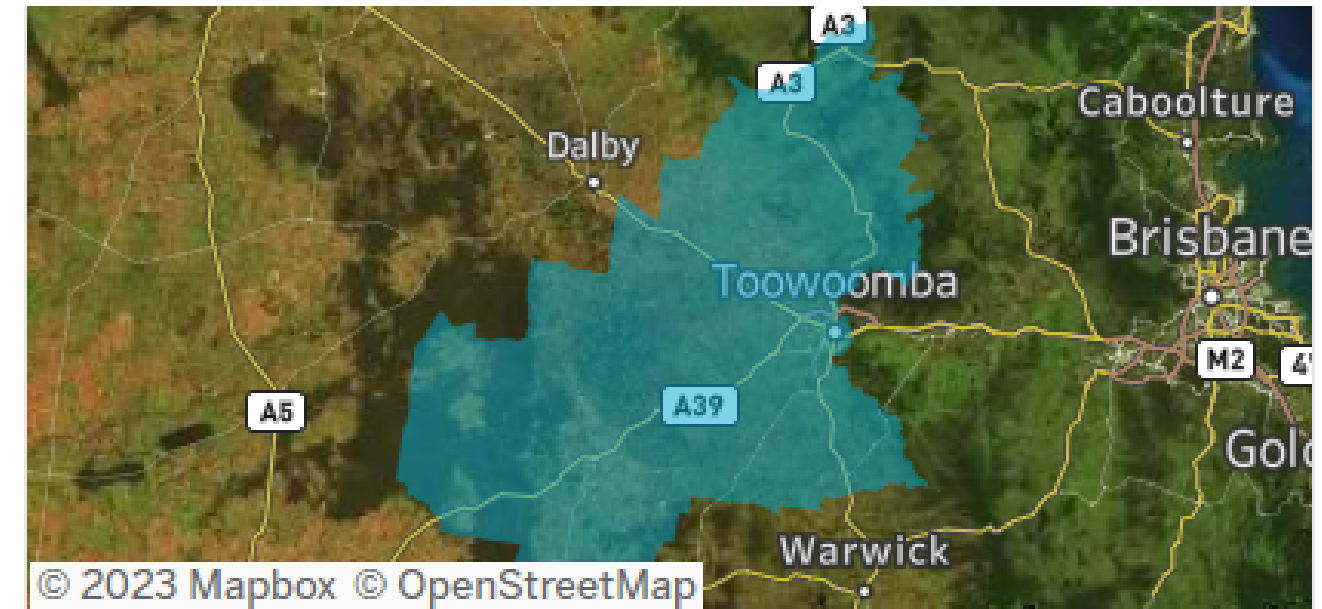

Toowoomba Insights and Data Report
October 2023

Visitation Overview - October 2023

Origin State

Helix Community

Origin Postcode

Origin Category

Helix Persona

Season

Visitation Origins

Origin State

Origin Category

77% of visitors to the Toowoomba Region during October 2023 are intrastate. **20%** are interstate, with **53%** arriving from **New South Wales**

Top 5 postcodes to the Toowoomba Region (October 2023)