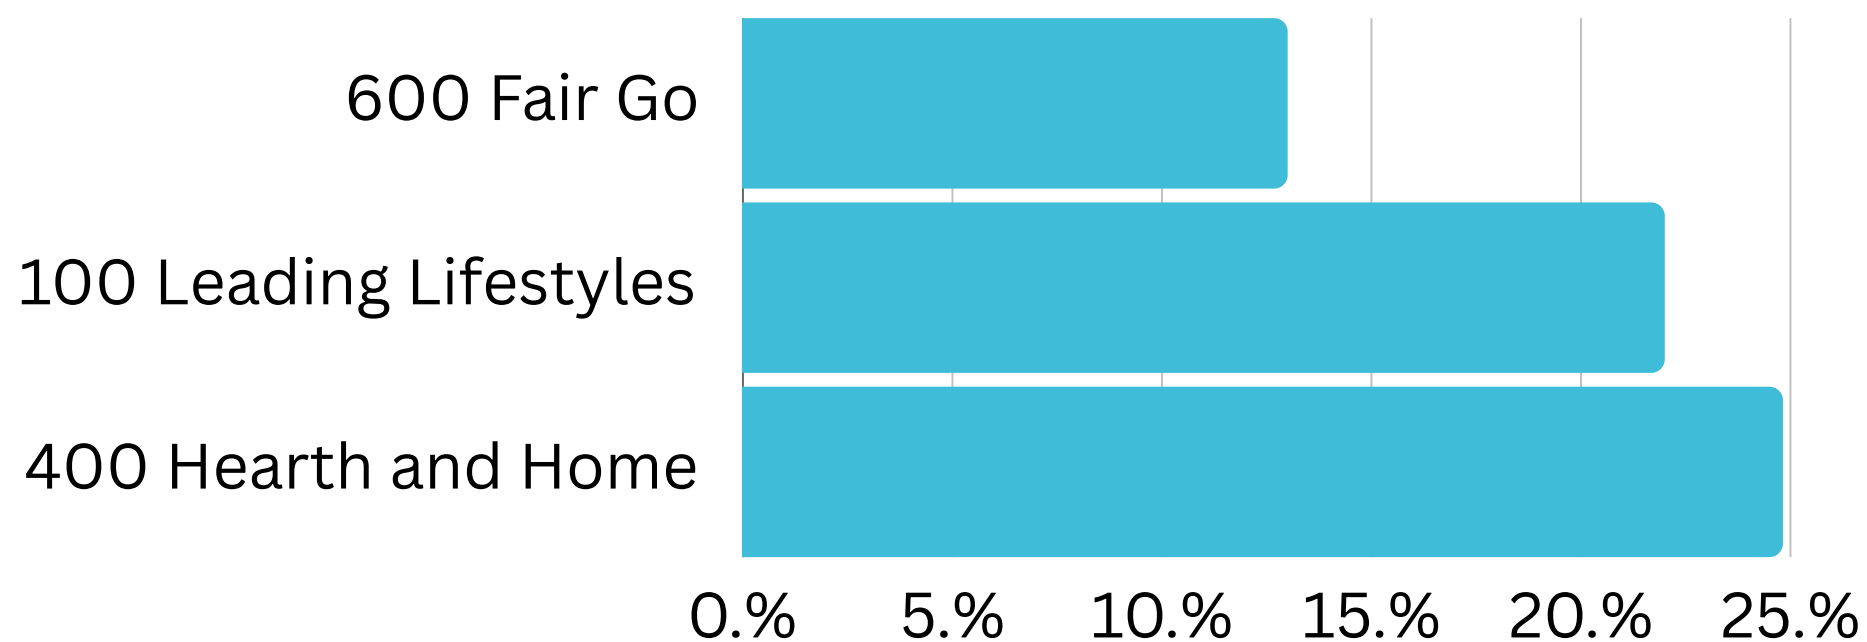

Top Helix Communities and Personas

24% of the visitors recorded during **October 2023** are part of the **400 Hearth and Home** Helix Community.