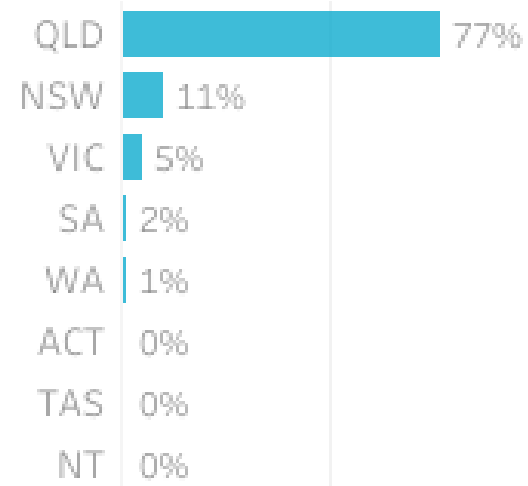

Toowoomba Insights and Data Report
October 2023

Visitation Overview - October 2023

Origin State

Helix Community

Origin Postcode

Origin Category

Helix Persona

Season

Visitation Origins

Origin State

Origin Category

77% of visitors to the Toowoomba Region during October 2023 are intrastate. **20%** are interstate, with **53%** arriving from **New South Wales**

Top 5 postcodes to the Toowoomba Region (October 2023)