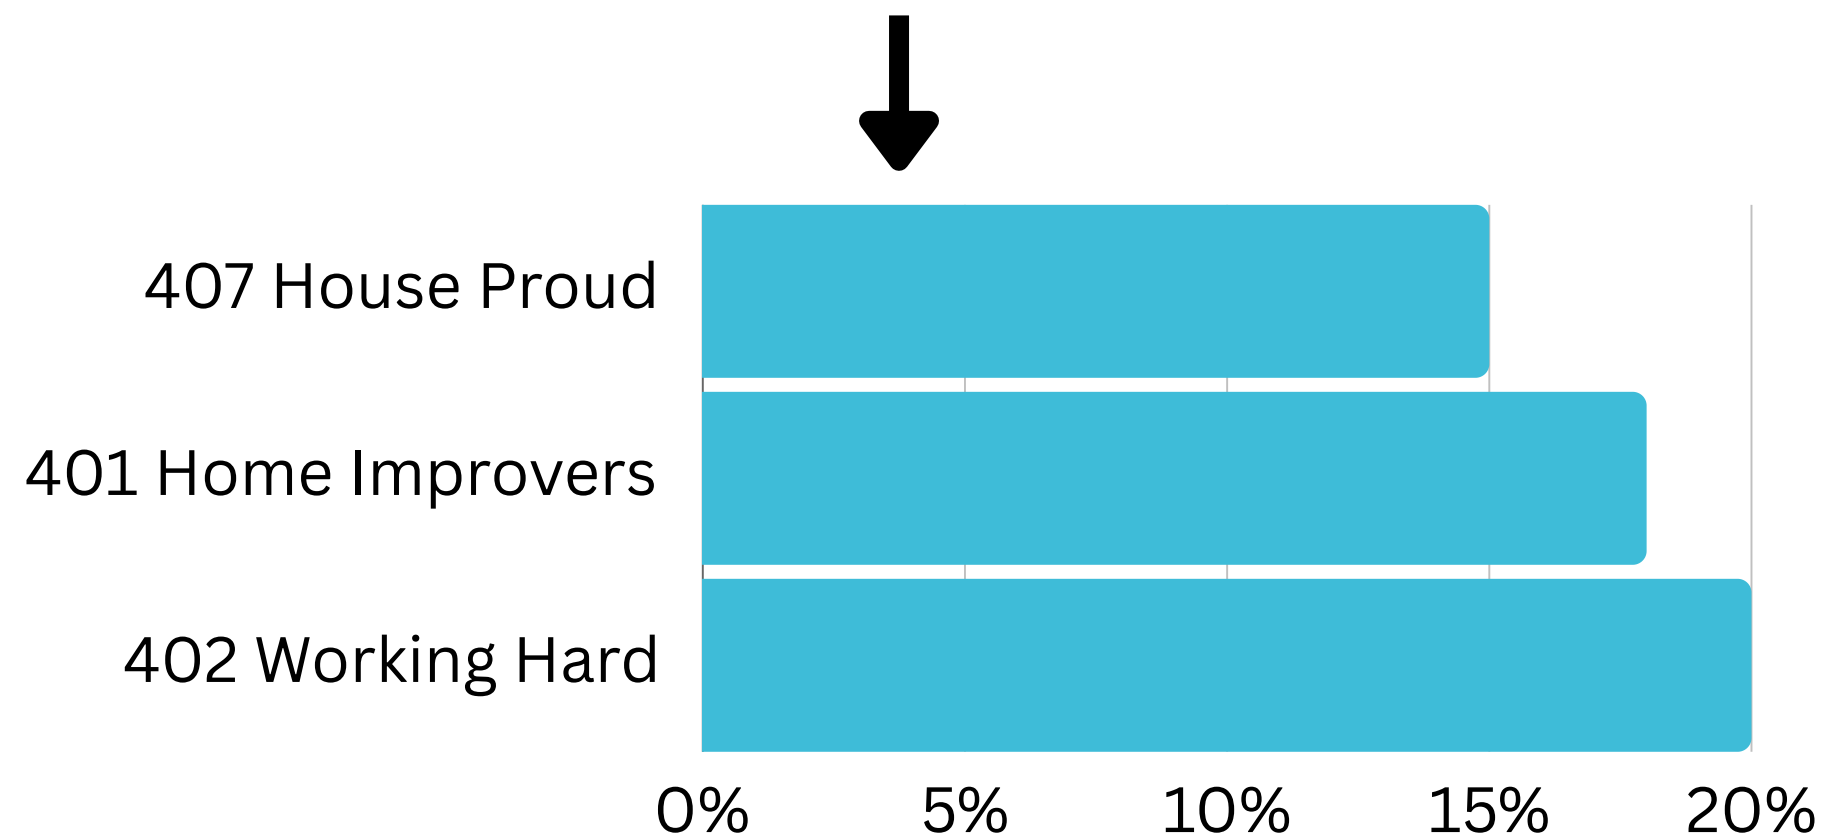

Of that, **20%** are a **402 Working Hard** Helix Persona and **18%** are **401 Home Improvers**.