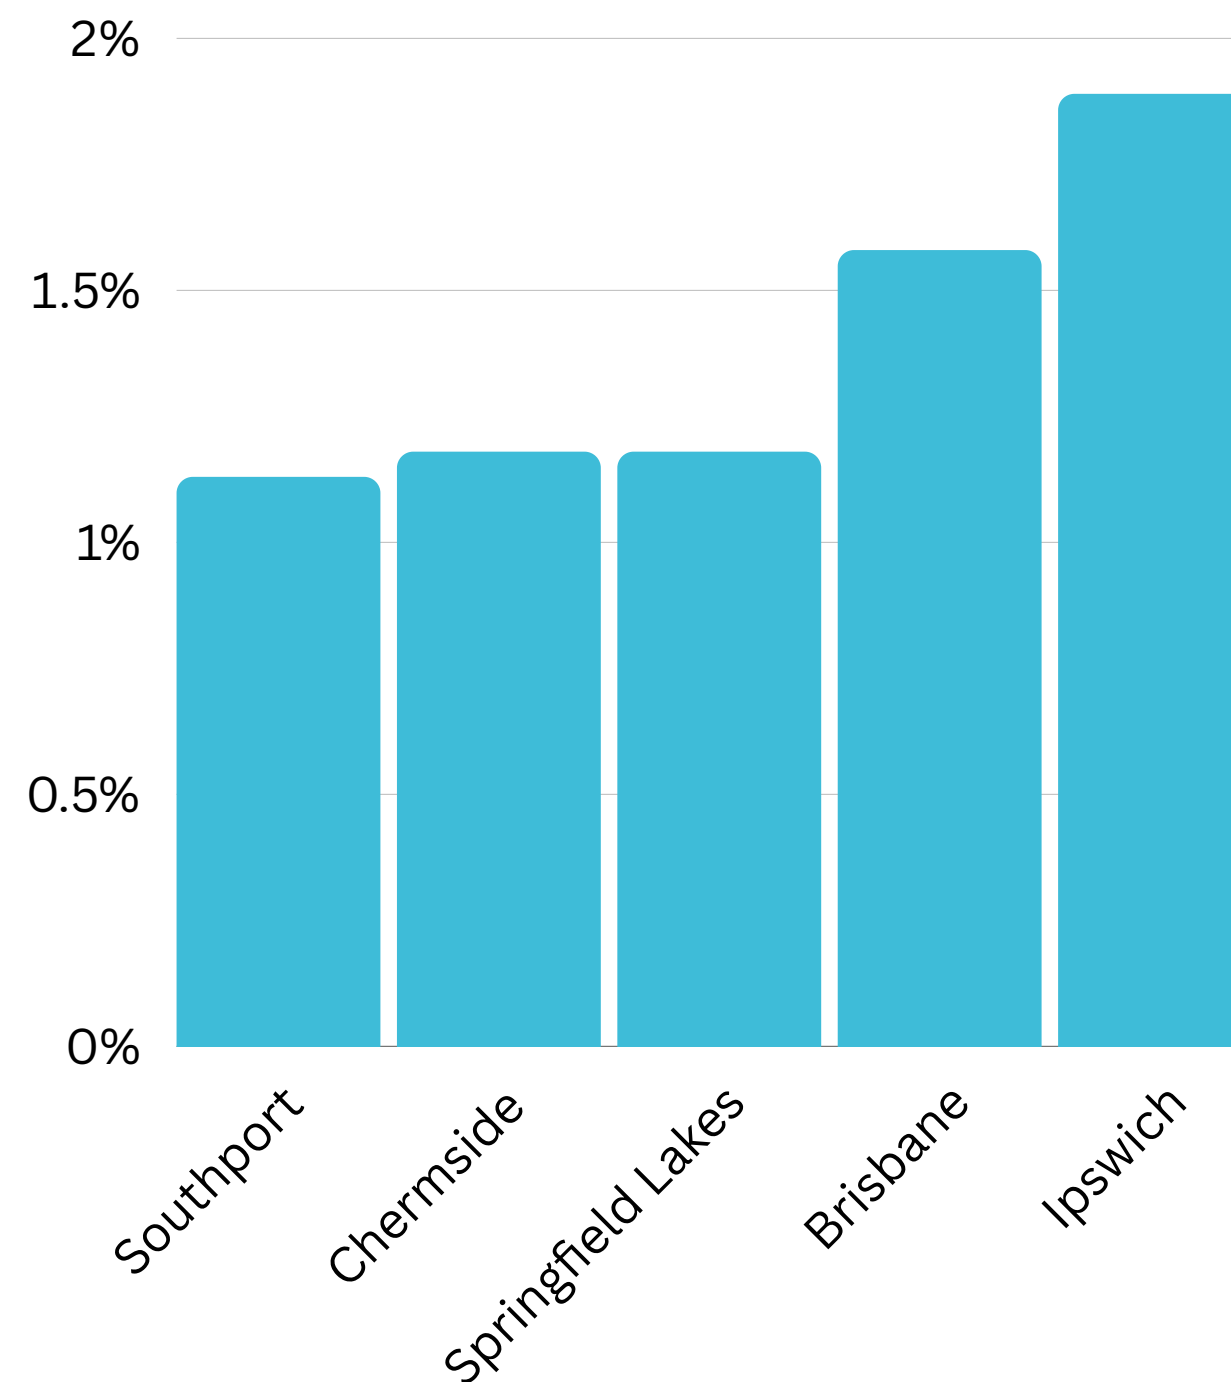

Visitation Origins

Origin State

Origin Category

77% of visitors to the Toowoomba Region during October 2023 are intrastate. **20%** are interstate, with **53%** arriving from **New South Wales**

Top 5 postcodes to the Toowoomba Region (October 2023)

Top 2 Helix Personas for Visitors

1 402 Working Hard

Average age: 38 years

Average Household Income: \$109,000

More than half live in metro areas. Clustered across Brisbane, the Gold Coast, and coastal areas in Queensland.