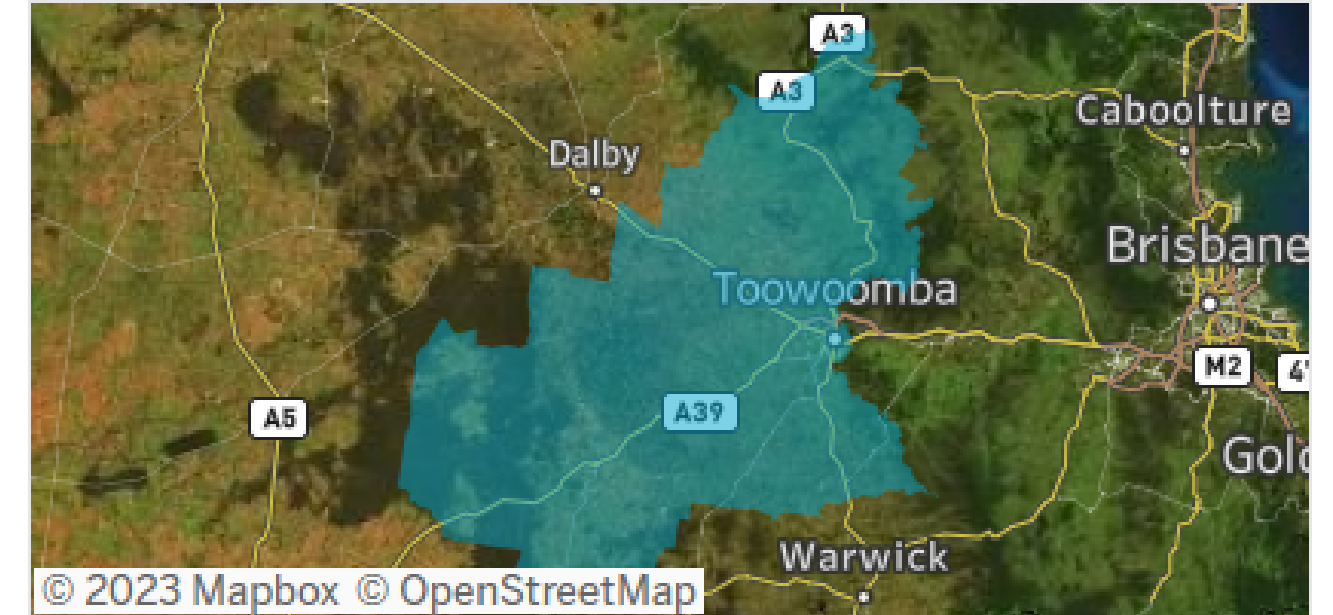

Toowoomba Insights and Data Report
September 2023

Visitation Overview - September 2023

Origin State

Helix Community

Origin Postcode

Origin Category

Helix Persona

Season

Visitation Origins

Origin State

Origin Category

77% of visitors to the Toowoomba Region during September 2023 are intrastate. **20%** are interstate, with **53%** arriving from **New South Wales**

Top 5 postcodes to the Toowoomba Region (September 2023)