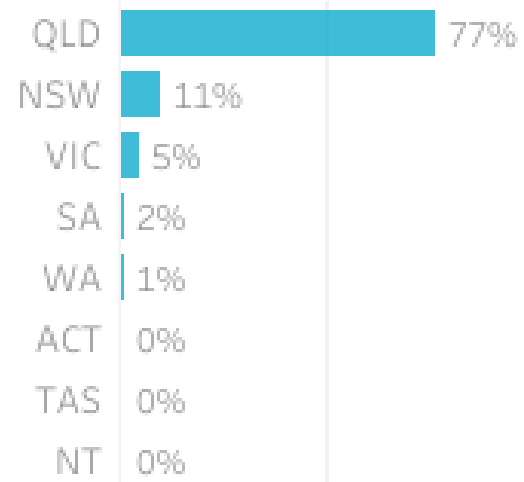

Toowoomba Insights and Data Report
September 2023

Visitation Overview - September 2023

Origin State

Helix Community

Origin Postcode

Origin Category

Helix Persona

Season

Visitation Origins

Origin State

Origin Category

77% of visitors to the Toowoomba Region during September 2023 are intrastate. **20%** are interstate, with **53%** arriving from **New South Wales**

Top 5 postcodes to the Toowoomba Region (September 2023)