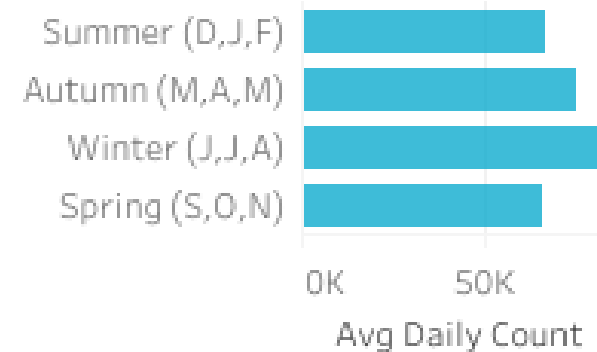

Toowoomba Insights and Data Report
September 2023

Visitation Overview - September 2023

Origin State

Helix Community

Origin Postcode

Origin Category

Helix Persona

Season

Visitation Origins

Origin State

Origin Category

77% of visitors to the Toowoomba Region during September 2023 are intrastate. **20%** are interstate, with **53%** arriving from **New South Wales**

Top 5 postcodes to the Toowoomba Region (September 2023)