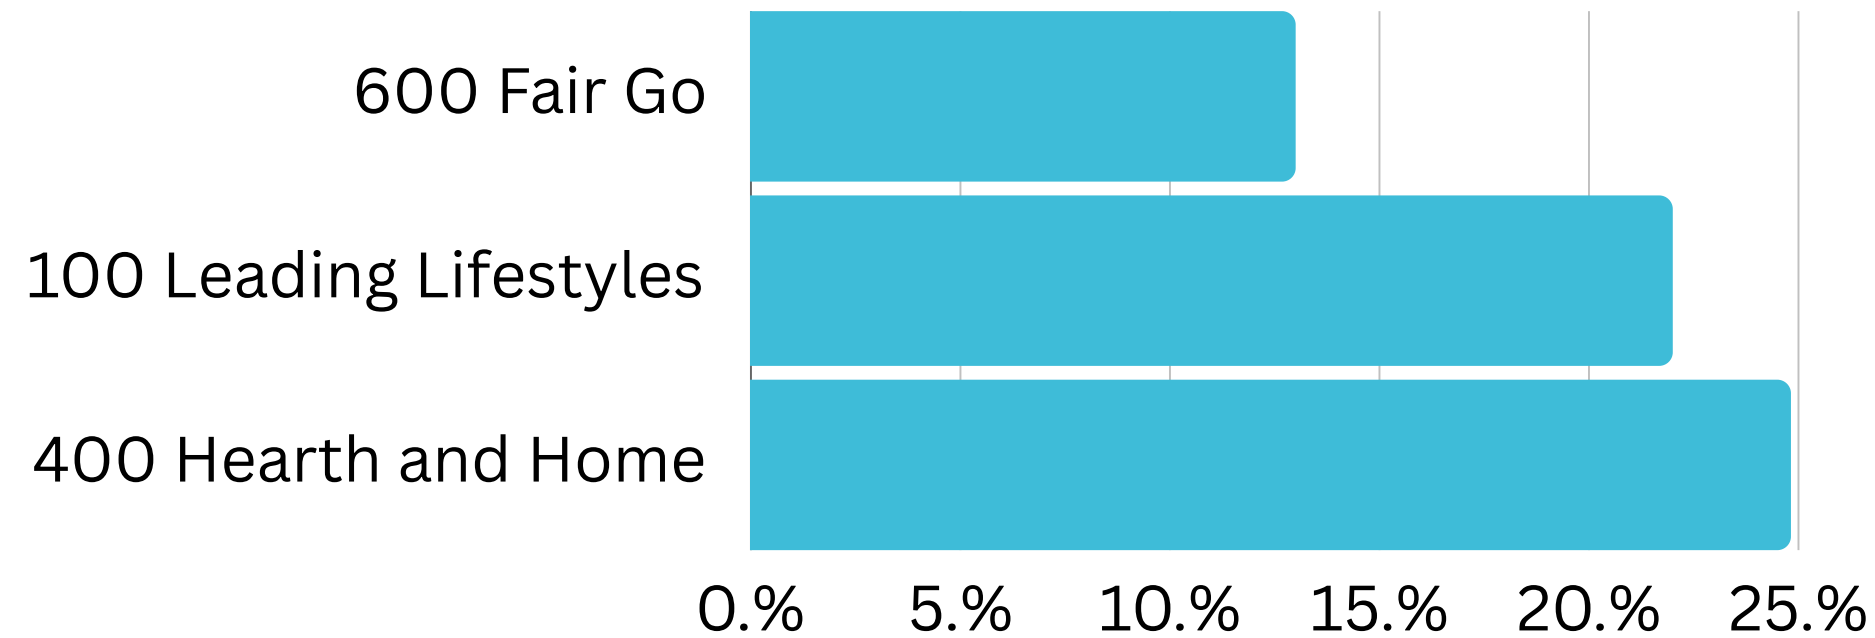

Top Helix Communities and Personas

24% of the visitors recorded during **September 2023** are part of the **400 Hearth and Home** Helix Community.