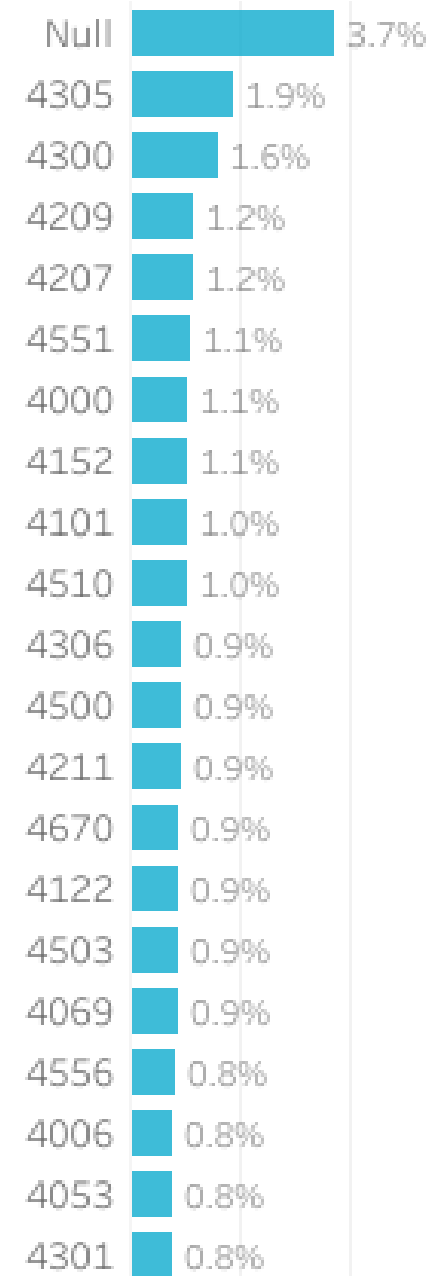

Toowoomba Insights and Data Report
September 2023

Visitation Overview - September 2023

Origin State

Helix Community

Origin Postcode

Origin Category

Helix Persona

Season

Visitation Origins

Origin State

Origin Category

77% of visitors to the Toowoomba Region during September 2023 are intrastate. **20%** are interstate, with **53%** arriving from **New South Wales**

Top 5 postcodes to the Toowoomba Region (September 2023)