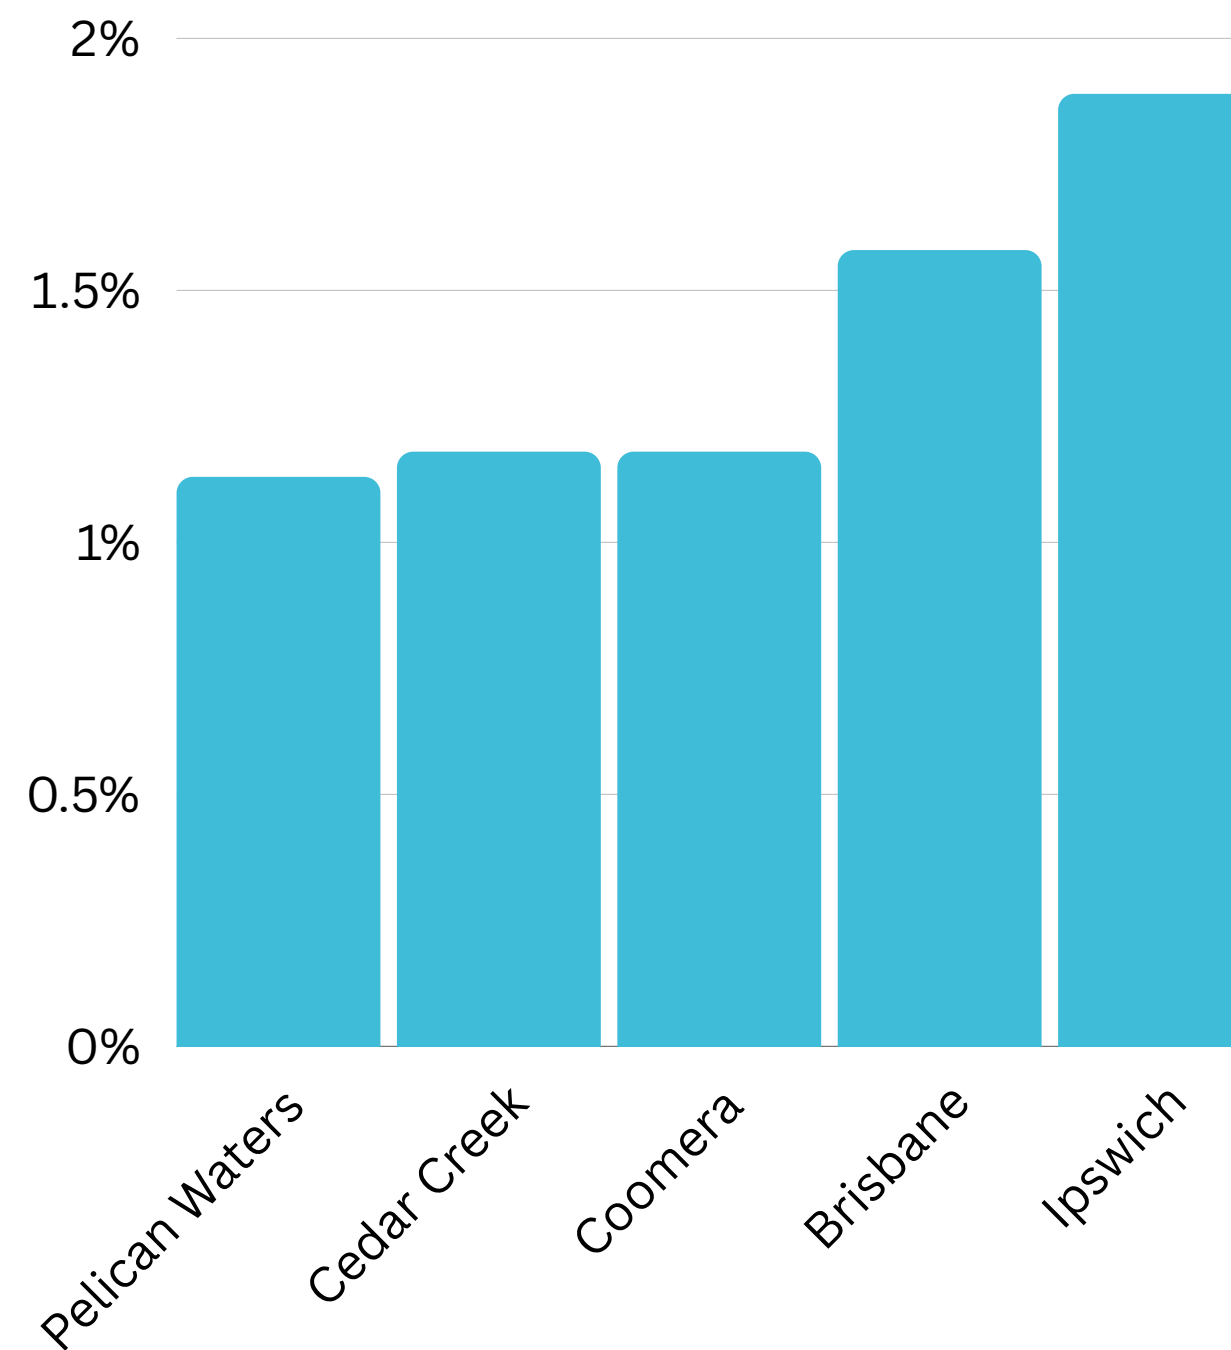

Visitation Origins

Origin State

Origin Category

77% of visitors to the Toowoomba Region during September 2023 are intrastate. **20%** are interstate, with **53%** arriving from **New South Wales**

Top 5 postcodes to the Toowoomba Region (September 2023)

Top Helix Communities and Personas

24% of the visitors recorded during **September 2023** are part of the **400 Hearth and Home** Helix Community.

Of that, **20%** are a **402 Working Hard** Helix Persona and **18%** are **401 Home Improvers**.

Top 2 Helix Personas for Visitors

1 402 Working Hard

Average age: 38 years

Average Household Income: \$109,000

More than half live in metro areas. Clustered across Brisbane, the Gold Coast, and coastal areas in Queensland.