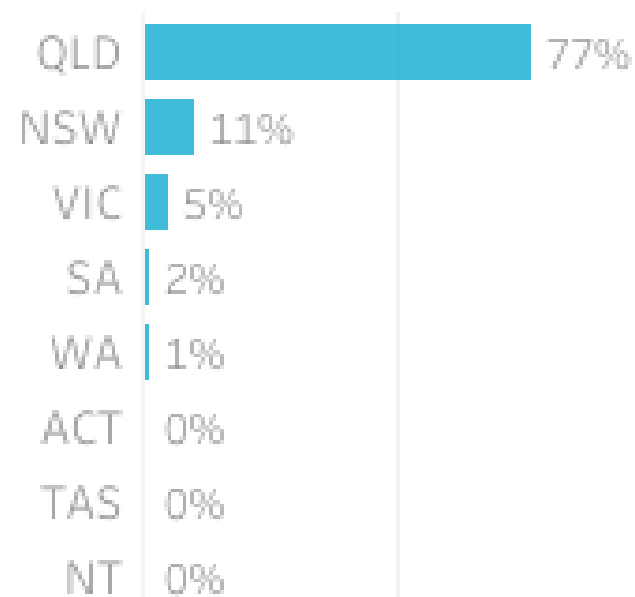

Toowoomba Insights and Data Report
September 2023

Visitation Overview - September 2023

Origin State

Helix Community

Origin Postcode

Origin Category

Helix Persona

Season

Visitation Origins

Origin State

Origin Category

77% of visitors to the Toowoomba Region during September 2023 are intrastate. **20%** are interstate, with **53%** arriving from **New South Wales**

Top 5 postcodes to the Toowoomba Region (September 2023)