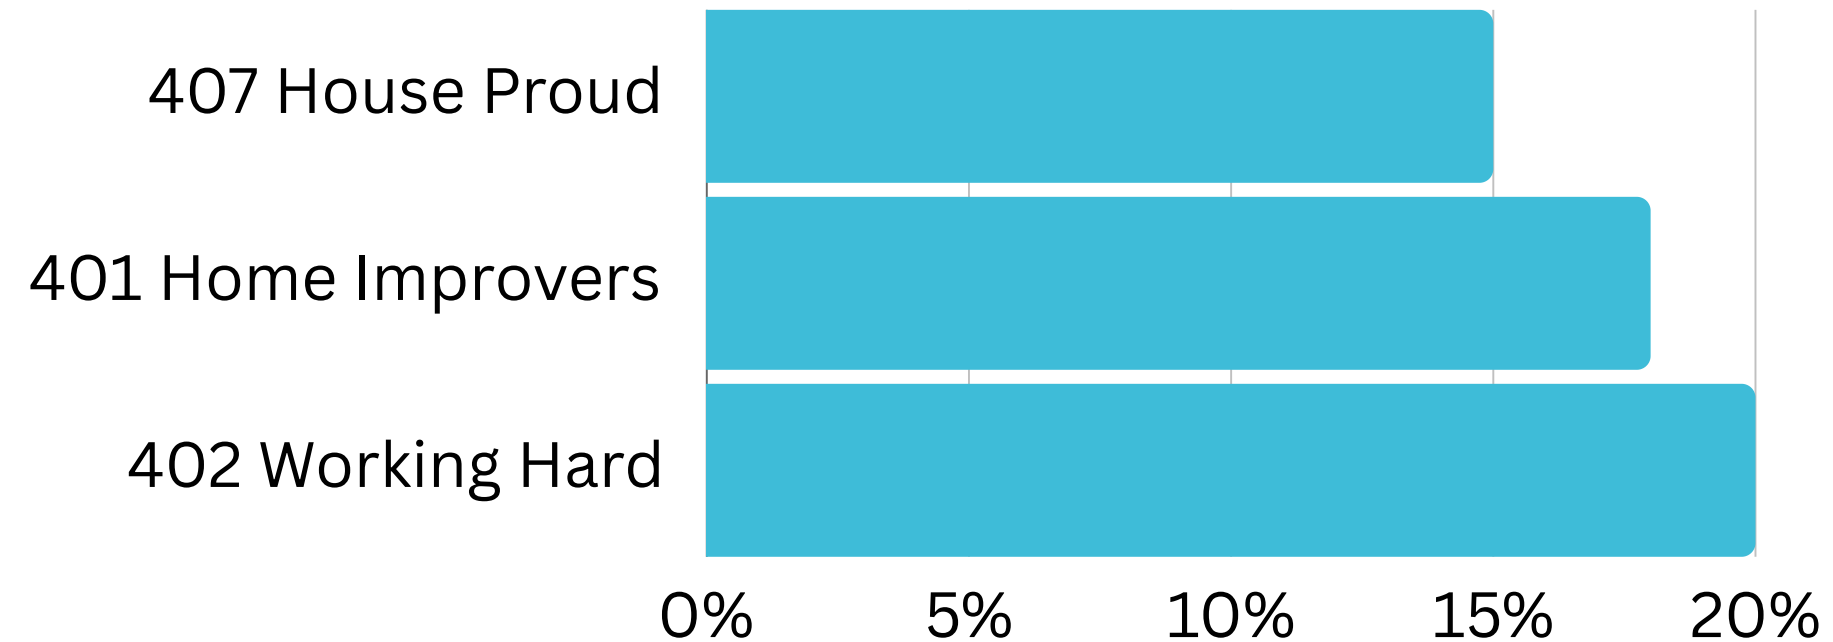

Of that, **20%** are a **402 Working Hard** Helix Persona and **18%** are **401 Home Improvers**.