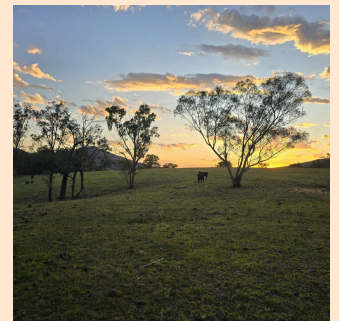

CONTACT: +61488392979
info@thefollytruffles.com.au
1110 Bents Road, Ballandean
Queensland 4382

@thefolly
 @thefolly

<https://thefollyballandean.com.au/>