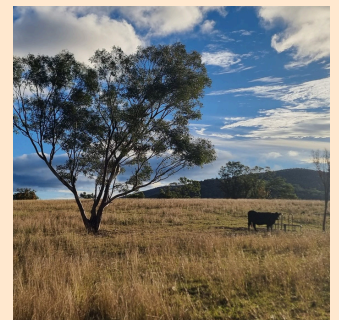

CONTACT: +61488392979
info@thefollytruffles.com.au
1110 Bents Road, Ballandean
Queensland 4382

@thefolly
 @thefolly

<https://thefollyballandean.com.au/>